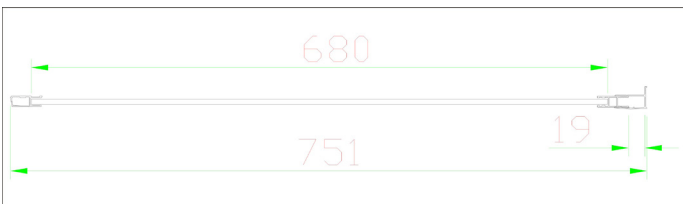

DATASHEET

Image

Drawing

General Information

Product:	58.492
Description:	Volente 760 side panel
Product Type:	Side Panel
Brand:	Eastbrook Company
Colour:	Matt Black
Material:	Tempered Glass
Height (mm):	1850mm
Width (mm):	760mm
Length (mm):	43mm
Net Weight (kg) (kg):	22kg
Product Range:	Volente

Product Specifications

Warranty:	10 Year(s)
Easy Clean glass:	Yes
Finish:	Matt
Frameless:	No
Glass Thickness (mm):	6mm
Glass type:	Clear Glass
Waste Included:	No
Adjustment (mm):	732-750mm