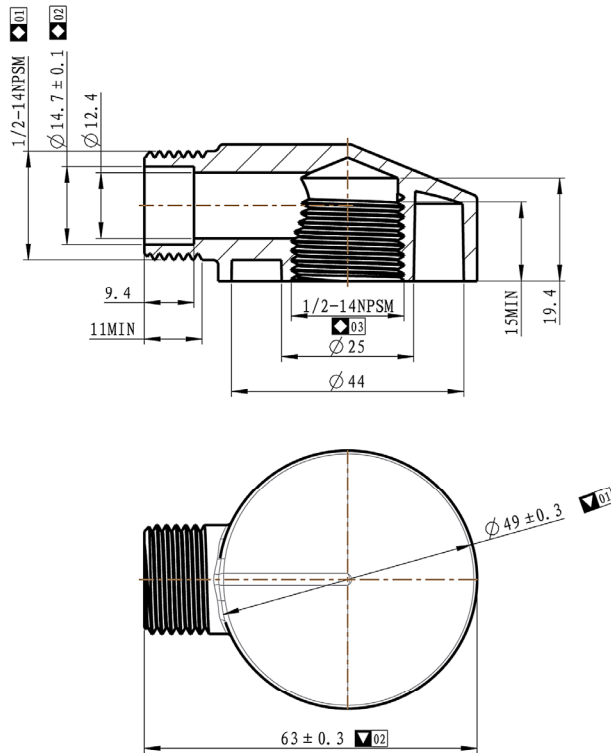

Drawing

Eastbrook Road, Gloucester GL4 3DB
Technical Helpline : 01452 317890
Mon - Fri / 8am - 5pm
Email : technical@eastbrookco.com