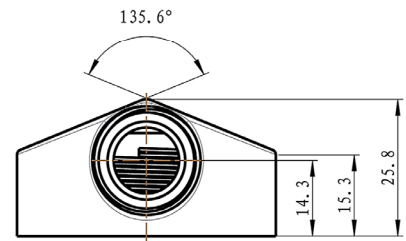

Drawing

Eastbrook Road, Gloucester GL4 3DB
Technical Helpline : 01452 317890
Mon - Fri / 8am - 5pm
Email : technical@eastbrookco.com