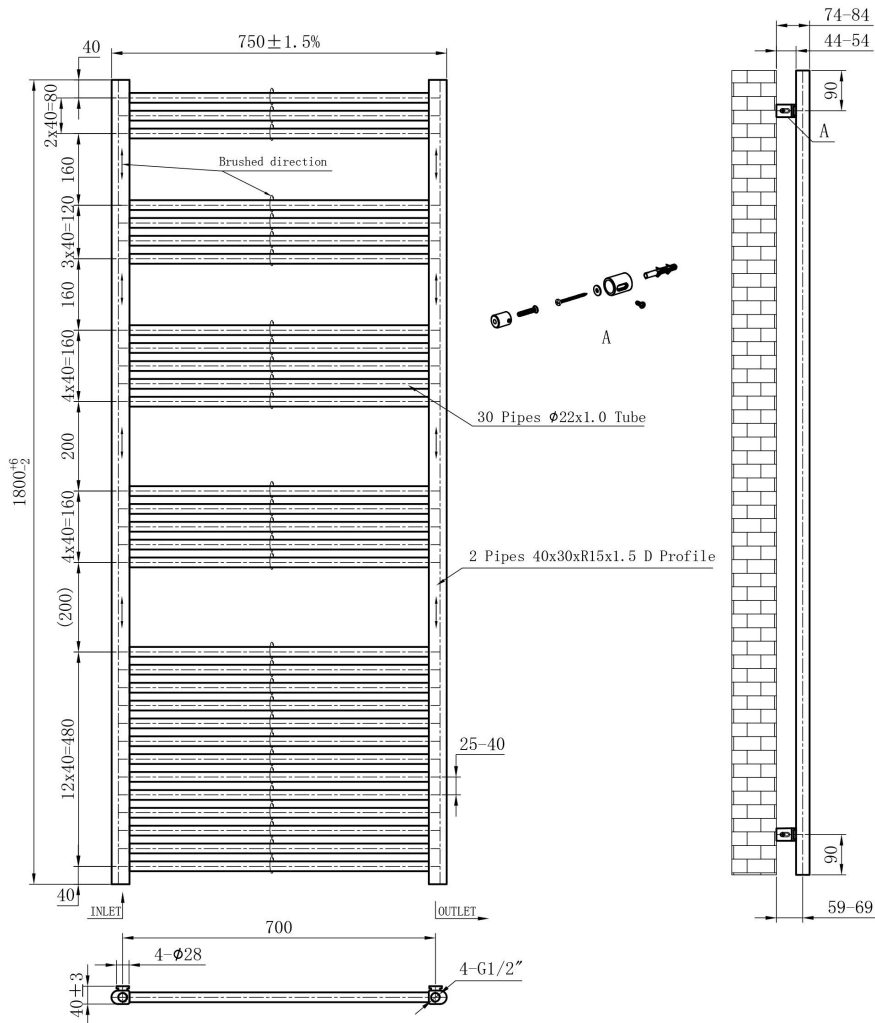

DATASHEET

Image

General Information

Product:	41.1186
Description:	Wendover Straight Multirail 1800 x 750
Brand:	Eastbrook Company
Colour:	Brushed Brass
Material:	Mild Steel
Height (mm):	1800mm
Width (mm):	750mm
Net Weight (kg):	13.17kg
Product Range:	Wendover

Product Specifications

Finish:	Brushed
BTU $\Delta T50^{\circ}\text{C}$:	3267
BTU $\Delta T60^{\circ}\text{C}$:	4154
Watts $\Delta T50^{\circ}\text{C}$:	958
Watts $\Delta T60^{\circ}\text{C}$:	1218

Drawing

Wendover Straight Brushed Brass 1800 x 750mm. Technical Drawing

Unit: mm

Eastbrook 
Eastbrook Road, Gloucester GL4 3DB
Technical Helpline : 01452 317890
Mon - Fri / 8am - 5pm
Email : technical@eastbrookco.com