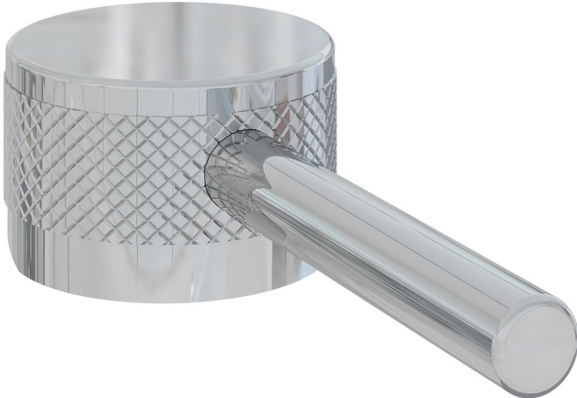

DATASHEET

Image

General Information

Product:	98.2017
Description:	Meriden Half knurling brass single handle with round lever for Basin Mono Mixer Tap
Website Link:	(Click Here)
Product Type:	Tap Handle
Brand:	Eastbrook Company
Colour:	Chrome
Material:	Brass
Height (mm):	26.2mm
Width (mm):	42mm
Length (mm):	106mm
Net Weight (kg) (kg):	0.1kg
Product Range:	Meriden

Product Specifications

Warranty:	2 Year(s)
Finish:	Polished

Drawing