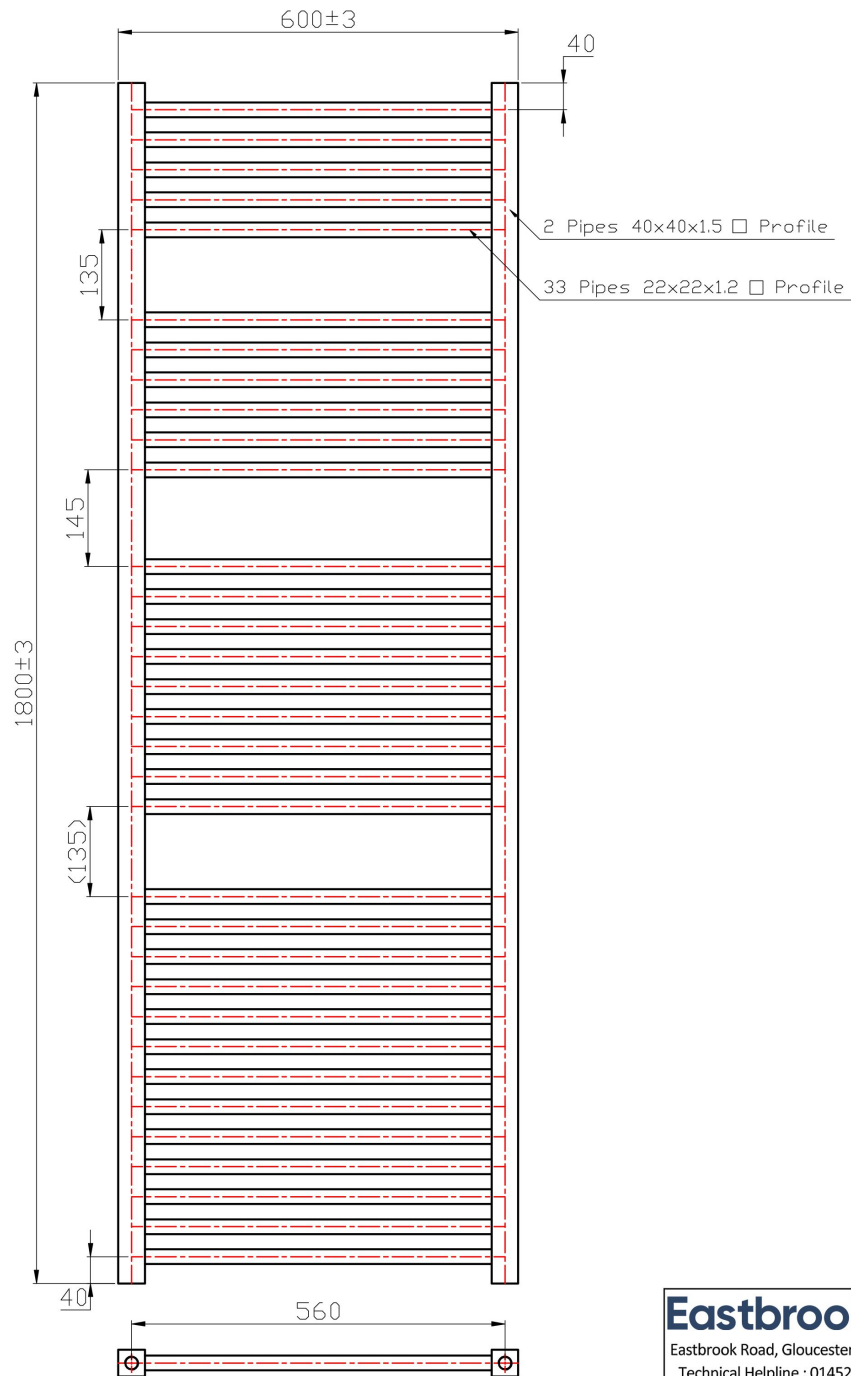

DATASHEET

Image

General Information

Product:	41.0117
Description:	Biava Square 1800x600
Website Link:	(Click Here)
Product Type:	Towel Rail
Brand:	Eastbrook Company
Colour:	Chrome
Material:	Mild Steel
Height (mm):	1800mm
Width (mm):	600mm
Net Weight (kg):	19.07kg
Product Range:	Biava Square

Drawing

Biava Square Towel Rail 1800 x 600mm. Technical Drawing

Eastbrook 
Eastbrook Road, Gloucester GL4 3DB
Technical Helpline : 01452 317890
Mon - Fri / 8am - 5pm
Email : technical@eastbrookco.com