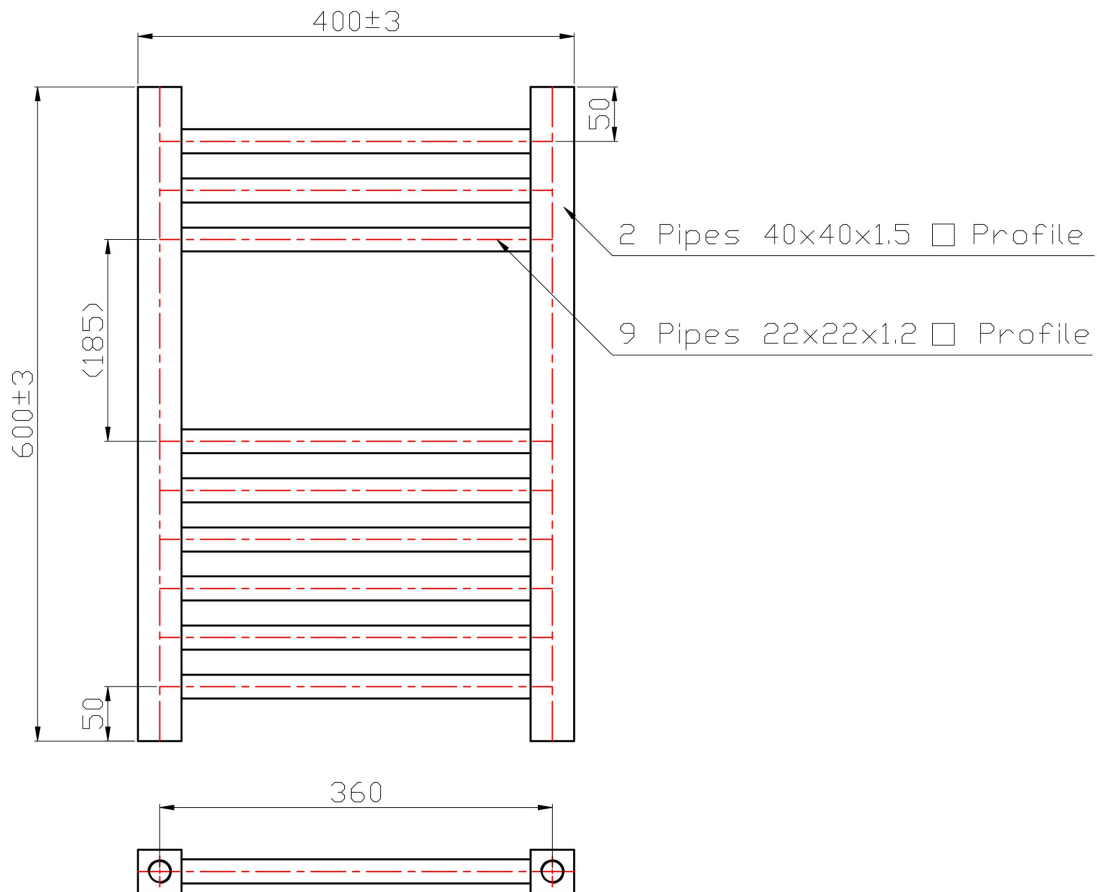

DATASHEET

Image

General Information

Product:	41.0118
Description:	Biava Square 600x400
Website Link:	(Click Here)
Product Type:	Clearance Towel Rail
Brand:	Eastbrook Company
Colour:	Gloss White
Material:	Mild Steel
Height (mm):	600mm
Width (mm):	400mm
Net Weight (kg):	4.47kg
Product Range:	Biava Square

Product Specifications

Warranty:	5 Year(s)
Supplied with fixings:	Yes

Drawing

Biava Square Towel Rail 600 x 400mm. Technical Drawing

Eastbrook 
Eastbrook Road, Gloucester GL4 3DB
Technical Helpline : 01452 317890
Mon - Fri / 8am - 5pm
Email : technical@eastbrookco.com