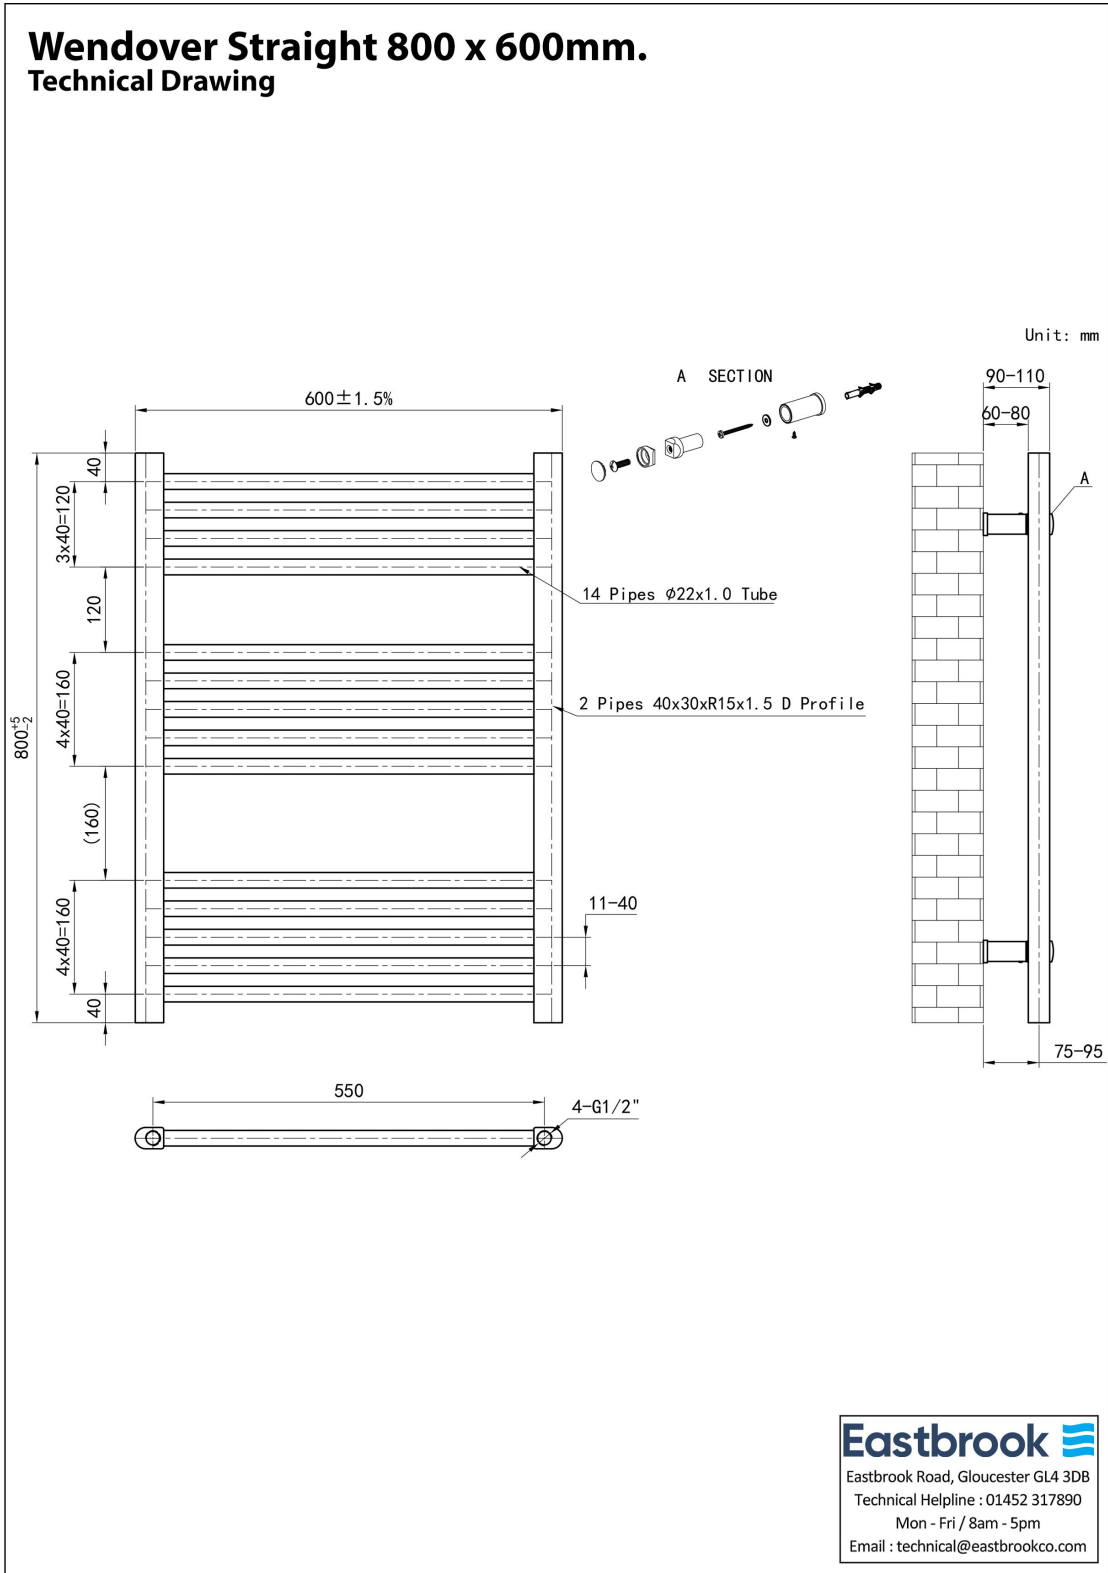

### General Information

Product:	41.0006
Description:	Wendover Straight Multirail 800 x 600
Website Link:	<a href="#">(Click Here)</a>
Product Type:	Towel Rail
Brand:	Eastbrook Company
Colour:	Gloss White
Material:	Mild Steel
Height (mm):	800mm
Width (mm):	600mm
Net Weight (kg):	6.64kg
Product Range:	Wendover

## Drawing

### Wendover Straight 800 x 600mm. Technical Drawing

**Eastbrook **  
Eastbrook Road, Gloucester GL4 3DB  
Technical Helpline : 01452 317890  
Mon - Fri / 8am - 5pm  
Email : technical@eastbrookco.com