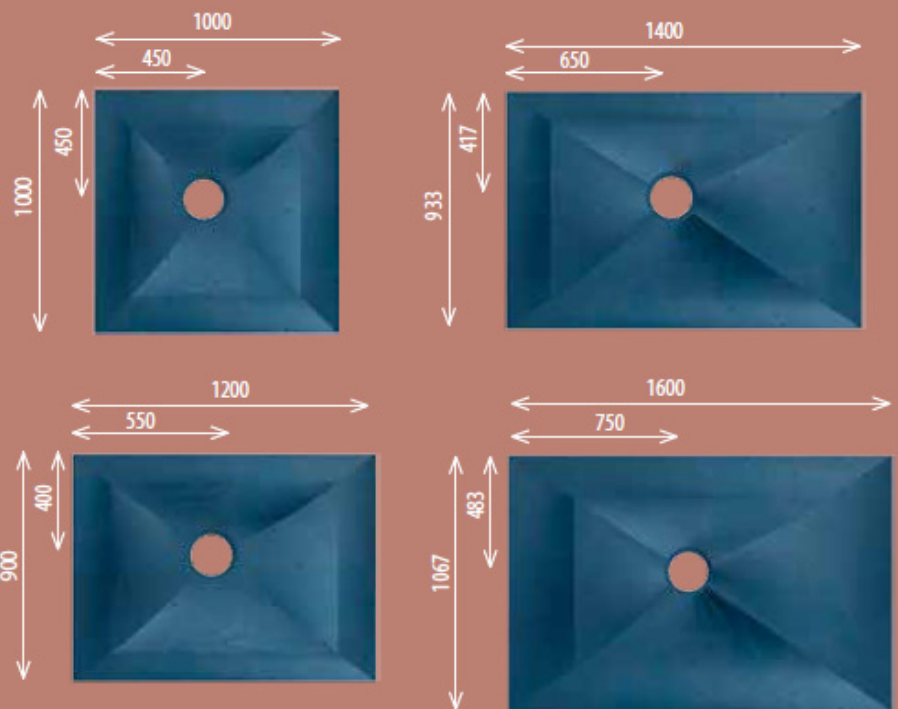

DATASHEET

Image

General Information

Product:	65.0002
Description:	Biava floor former 1000mm x 1000mm -
Website Link:	(Click Here)
Product Type:	Floor Former
Brand:	Eastbrook Company
Colour:	Blue
Height (mm):	30mm
Width (mm):	1000mm
Length (mm):	1000mm
Net Weight (kg):	12kg
Product Range:	Biava

Product Specifications

Waste Included:	Yes
-----------------	-----

Drawing

The Eastbrook Biava wet floor system consists of:

The Biava Floor Former

There are several sizes of lightweight easy to install floor formers with 100% rigidity and a consistent 1:40 gradient. These formers feature a unique patented four way floor design giving the benefits of clear linear finish and very high flow rate of water to the drainage waste. They are also designed to fit on both timber joisted floors and concrete floors.

- 1000 x 1000mm
- 1200 x 900mm
- 1400 x 933mm
- 1600 x 1067mm

Floor Formers

Size	Code
Biava floor former 1200mm x 900mm	65.0001
Biava floor former 1000mm x 1000mm	65.0002
Biava floor former 1400mm x 933mm	65.0003
Biava floor former 1600mm x 1067mm	65.0004
Biava 5m ² Membrane kit	65.0005