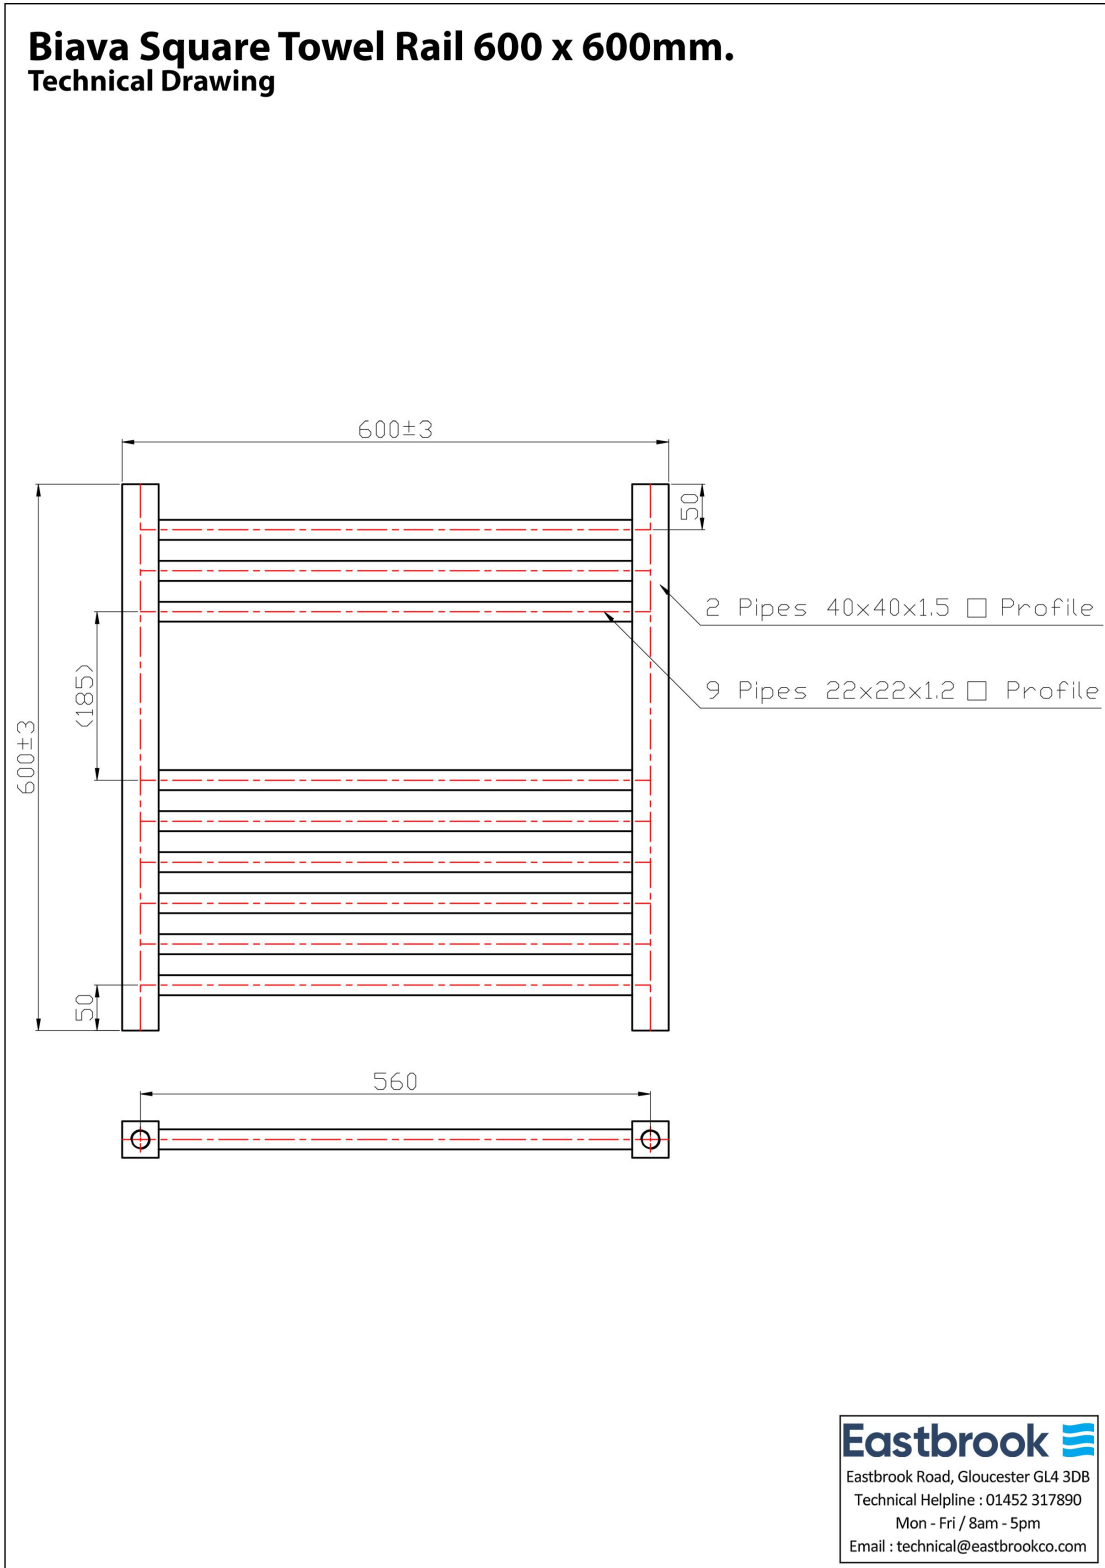

DATASHEET

Image

General Information

Product:	41.0124
Description:	Biava Square 600x600
Website Link:	(Click Here)
Product Type:	Clearance Towel Rail
Brand:	Eastbrook Company
Colour:	Gloss White
Material:	Mild Steel
Height (mm):	600mm
Width (mm):	600mm
Net Weight (kg):	5.8kg
Product Range:	Biava Square

Product Specifications

Warranty:	5 Year(s)
Supplied with fixings:	Yes

Drawing

Biava Square Towel Rail 600 x 600mm. Technical Drawing

Eastbrook 
Eastbrook Road, Gloucester GL4 3DB
Technical Helpline : 01452 317890
Mon - Fri / 8am - 5pm
Email : technical@eastbrookco.com