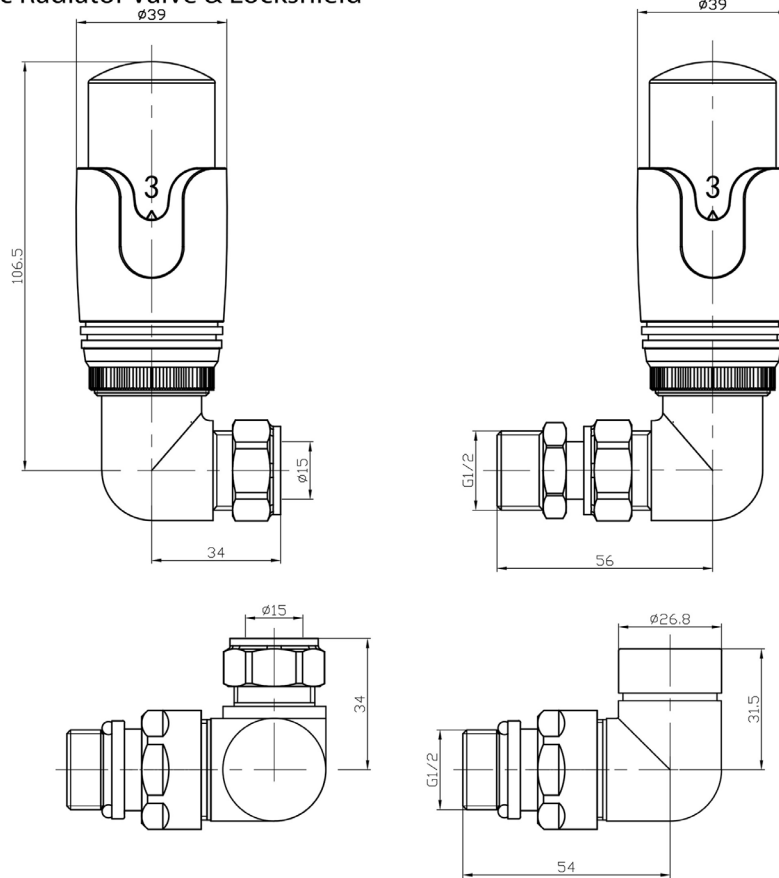

DATASHEET

Image

General Information

Product:	12.055
Description:	15mm Corner TRV & Lockshield Valve
Website Link:	(Click Here)
Product Type:	Radiator Valve
Brand:	Eastbrook Company
Colour:	Matt Cappuccino
Material:	Brass + Plastic
Net Weight (kg):	0.659kg
Product Range:	Radiator Valves

Product Specifications

Warranty:	2 Year(s)
Valve Types:	Corner

Drawing

Eastbrook

Corner Thermostatic Radiator Valve & Lockshield
Technical Drawing

- 12.049
- 12.045
- 12.061
- 41.3037
- 12.053
- 12.054
- 12.055
- 12.056
- 12.057
- 12.077
- 12.080
- 12.086