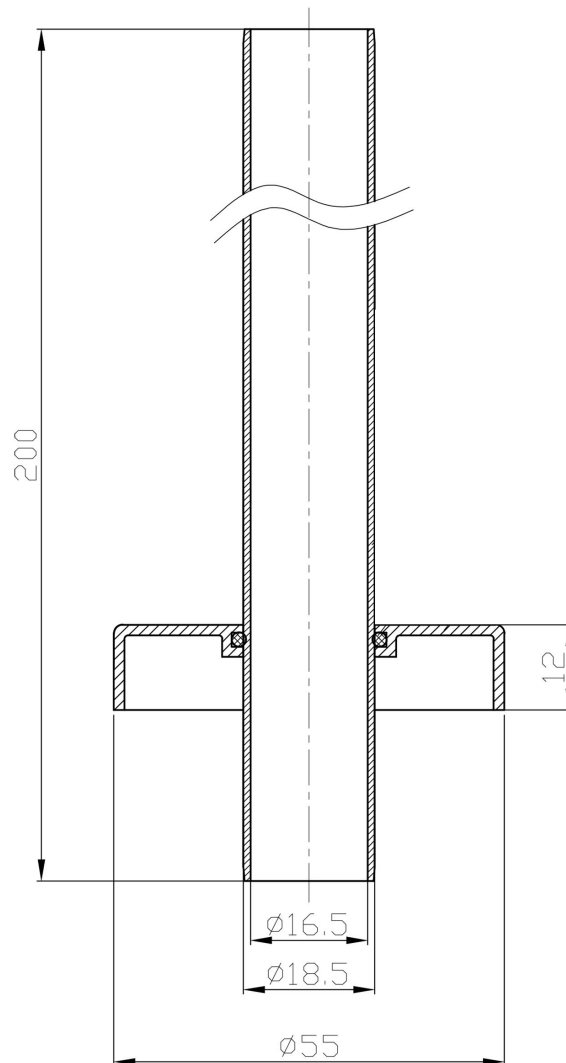

DATASHEET

Image

General Information

Product:	41.0600
Description:	15mm Sleeve Kit & Shrouds
Website Link:	(Click Here)
Product Type:	Pipe Shroud
Brand:	Eastbrook Company
Colour:	Matt Cappuccino
Material:	Brass
Net Weight (kg):	0.26kg
Product Range:	Universal

Product Specifications

Warranty:	5 Year(s)
-----------	-----------

Drawing

15mm Sleeve Kit & Shrouds Technical Drawing

FEATURES

- Manufactured from high quality brass
- Suitable for 15mm pipes, must be fitted together with radiator installation
- Each kit includes two pipe shrouds and two collars
- Shroud length 200mm., can be cut to desired length