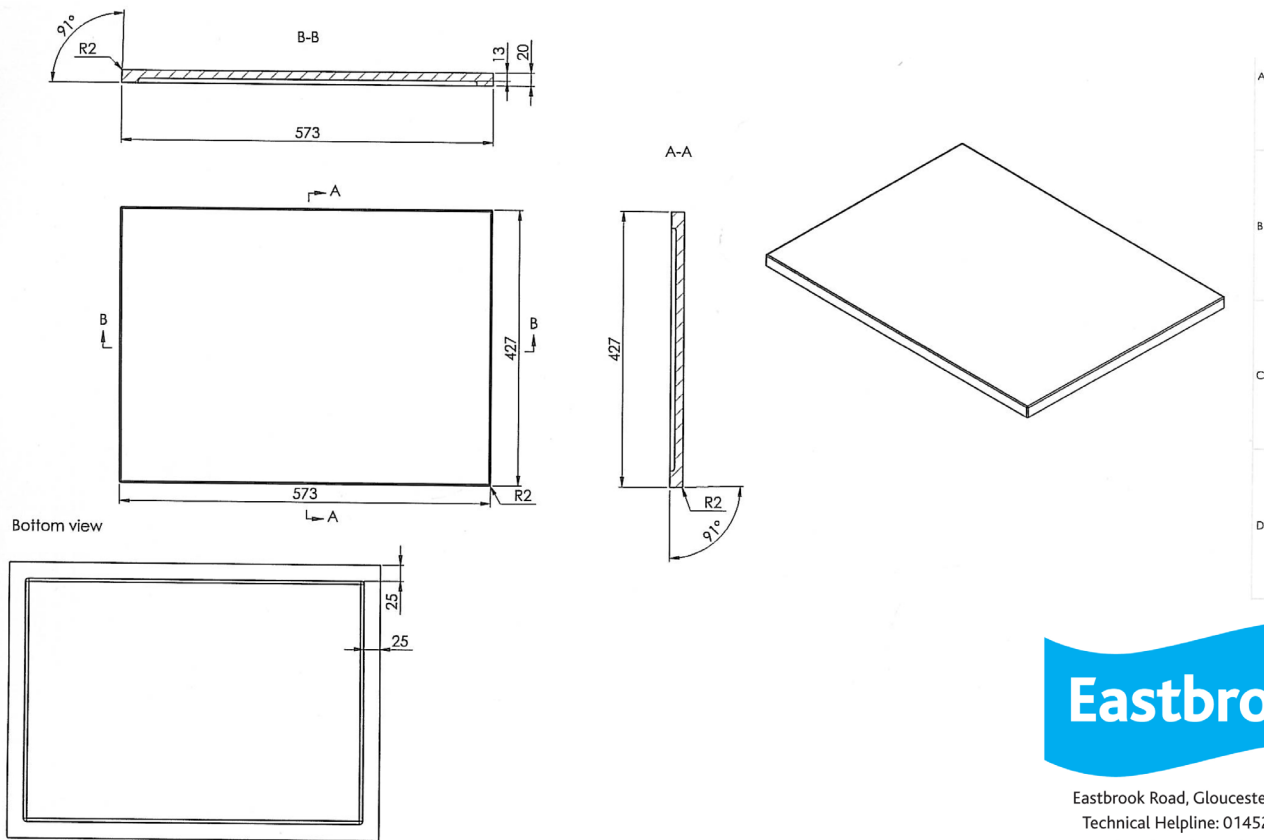

Drawing

Eastbrook Road, Gloucester GL4 3DB
Technical Helpline: 01452 317890
email: technical@eastbrookco.com