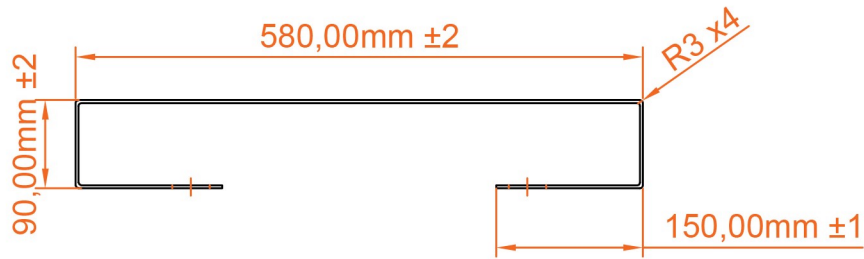

Deddington 550mm Towel Hanger

Technical Drawing

Eastbrook 

Eastbrook Road, Gloucester GL4 3DB

Technical Helpline : 01452 317890

Mon - Fri / 8am - 5pm

Email : technical@eastbrookco.com