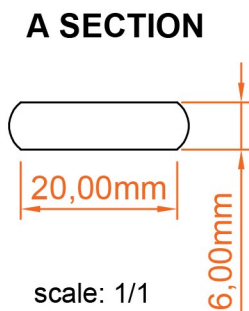

Deddington 550mm Towel Hanger

Technical Drawing

Eastbrook 

Eastbrook Road, Gloucester GL4 3DB

Technical Helpline : 01452 317890

Mon - Fri / 8am - 5pm

Email : technical@eastbrookco.com