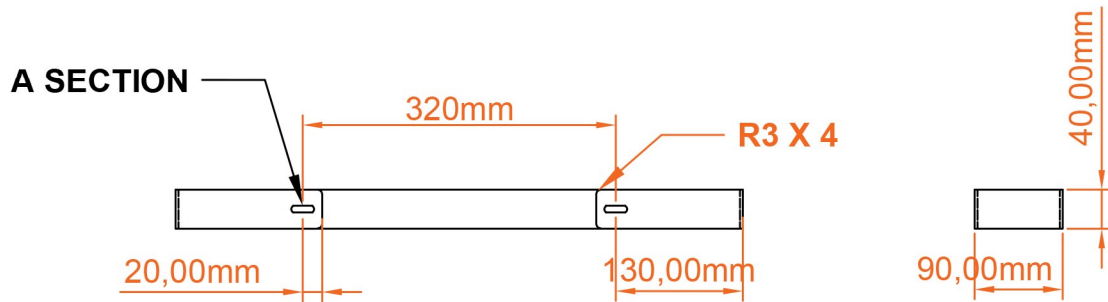

Deddington 550mm Towel Hanger

Technical Drawing

Eastbrook 

Eastbrook Road, Gloucester GL4 3DB

Technical Helpline : 01452 317890

Mon - Fri / 8am - 5pm

Email : technical@eastbrookco.com