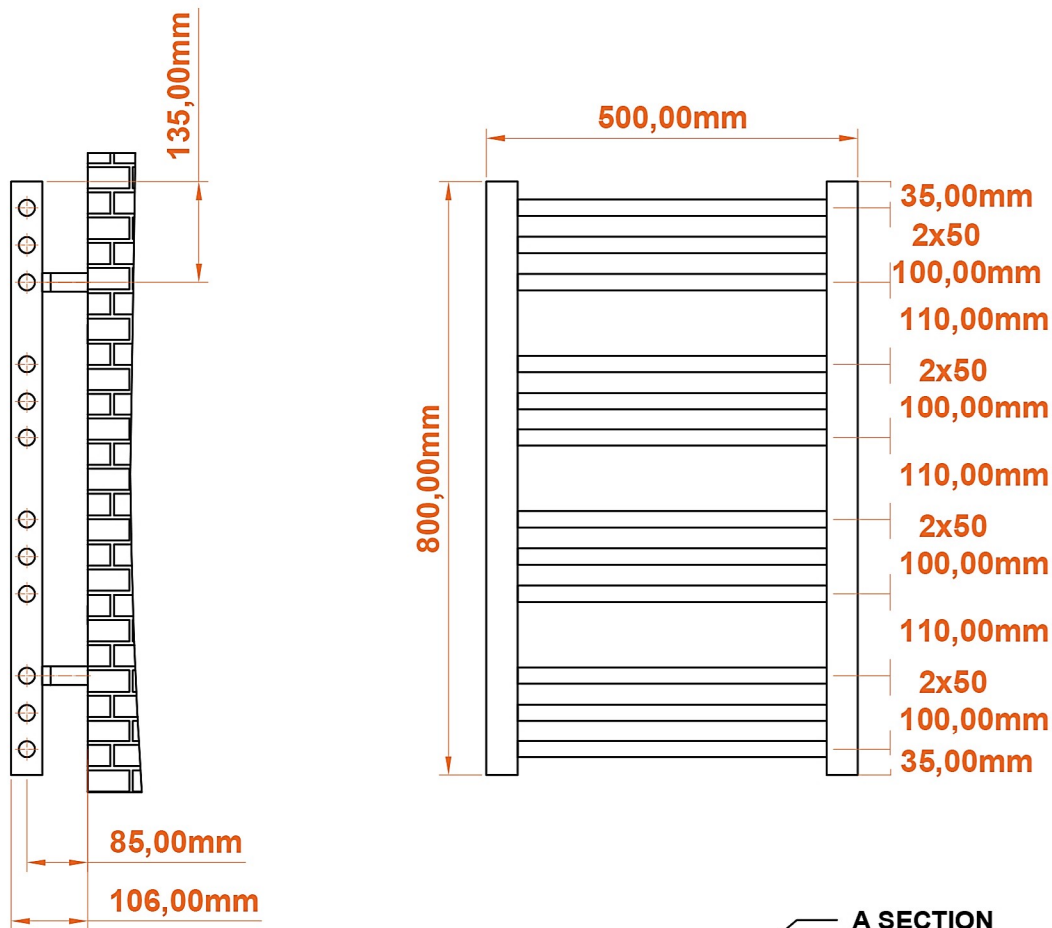

Corinium Round 800 x 500mm. Technical Drawing

A SECTION

B SECTION

scale : 1/1

Eastbrook 

Eastbrook Road, Gloucester GL4 3DB

Technical Helpline : 01452 317890

Mon - Fri / 8am - 5pm