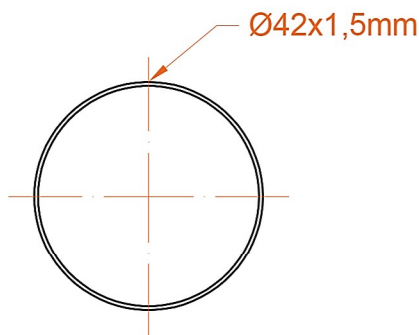

Corinium Round 800 x 500mm. Technical Drawing

A SECTION

B SECTION

scale : 1/1

Eastbrook 

Eastbrook Road, Gloucester GL4 3DB

Technical Helpline : 01452 317890

Mon - Fri / 8am - 5pm