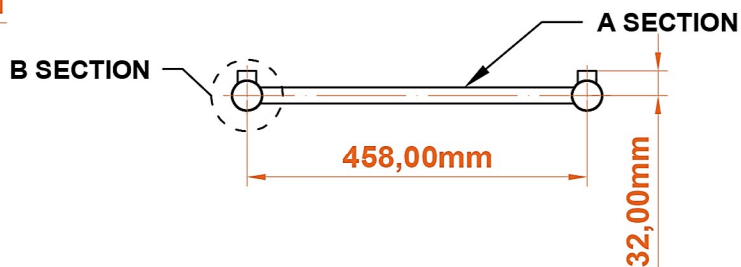

Corinium Round 800 x 500mm. Technical Drawing

A SECTION

B SECTION

scale : 1/1

Eastbrook 

Eastbrook Road, Gloucester GL4 3DB

Technical Helpline : 01452 317890

Mon - Fri / 8am - 5pm