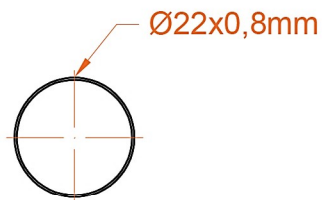

Corinium Round 800 x 500mm. Technical Drawing

A SECTION

B SECTION

scale : 1/1

Eastbrook 

Eastbrook Road, Gloucester GL4 3DB

Technical Helpline : 01452 317890

Mon - Fri / 8am - 5pm