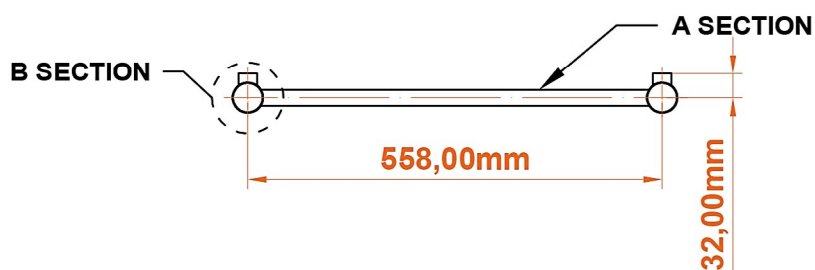

Corinium Round 800 x 600mm. Technical Drawing

A SECTION

B SECTION

scale : 1/1

Eastbrook 

Eastbrook Road, Gloucester GL4 3DB

Technical Helpline : 01452 317890

Mon - Fri / 8am - 5pm