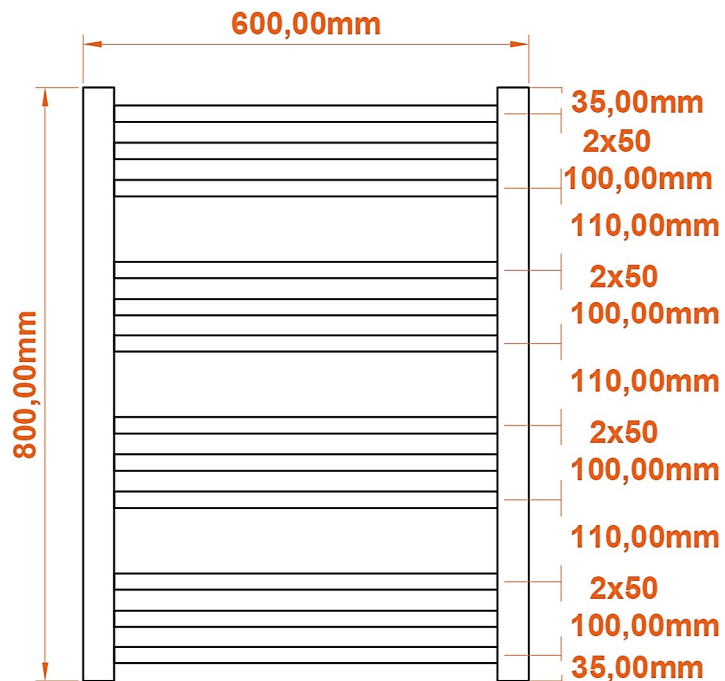

Corinium Round 800 x 600mm. Technical Drawing

A SECTION

B SECTION

scale : 1/1

Eastbrook 

Eastbrook Road, Gloucester GL4 3DB

Technical Helpline : 01452 317890

Mon - Fri / 8am - 5pm