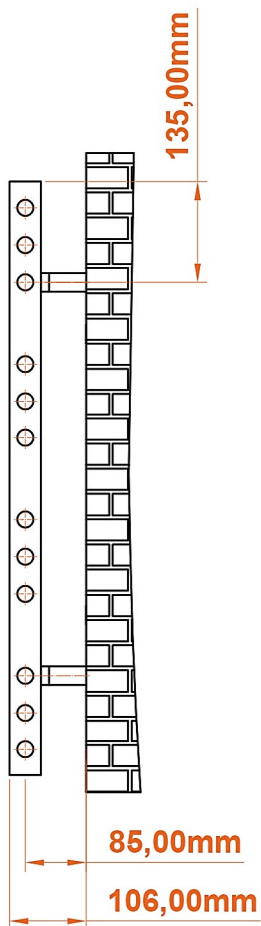

Corinium Round 800 x 600mm. Technical Drawing

A SECTION

B SECTION

scale : 1/1

Eastbrook 

Eastbrook Road, Gloucester GL4 3DB

Technical Helpline : 01452 317890

Mon - Fri / 8am - 5pm