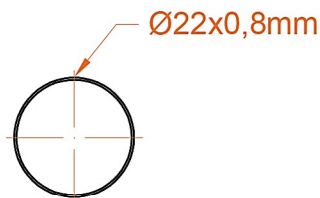

Corinium Round 800 x 600mm. Technical Drawing

A SECTION

B SECTION

scale : 1/1

Eastbrook 

Eastbrook Road, Gloucester GL4 3DB

Technical Helpline : 01452 317890

Mon - Fri / 8am - 5pm