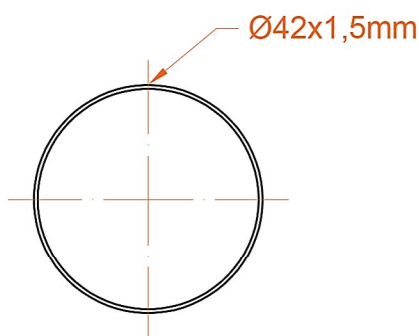

Corinium Round 800 x 600mm. Technical Drawing

A SECTION

B SECTION

scale : 1/1

Eastbrook 

Eastbrook Road, Gloucester GL4 3DB

Technical Helpline : 01452 317890

Mon - Fri / 8am - 5pm