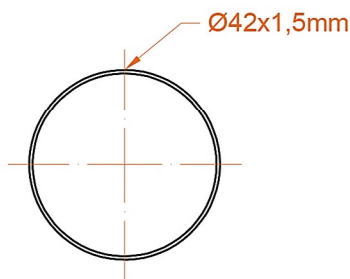

# Corinium Round 1800 x 600mm. Technical Drawing

**A SECTION**

**B SECTION**

scale : 1/1

**Eastbrook** 

Eastbrook Road, Gloucester GL4 3DB

Technical Helpline : 01452 317890

Mon - Fri / 8am - 5pm