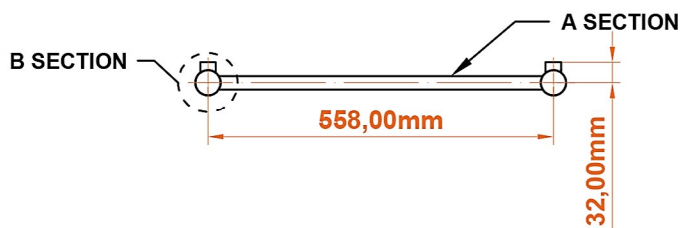

# Corinium Round 1800 x 600mm. Technical Drawing

**A SECTION**

**B SECTION**

scale : 1/1

**Eastbrook** 

Eastbrook Road, Gloucester GL4 3DB

Technical Helpline : 01452 317890

Mon - Fri / 8am - 5pm