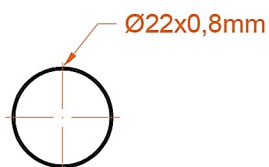

# Corinium Round 1800 x 600mm. Technical Drawing

**A SECTION**

**B SECTION**

scale : 1/1

**Eastbrook** 

Eastbrook Road, Gloucester GL4 3DB

Technical Helpline : 01452 317890

Mon - Fri / 8am - 5pm