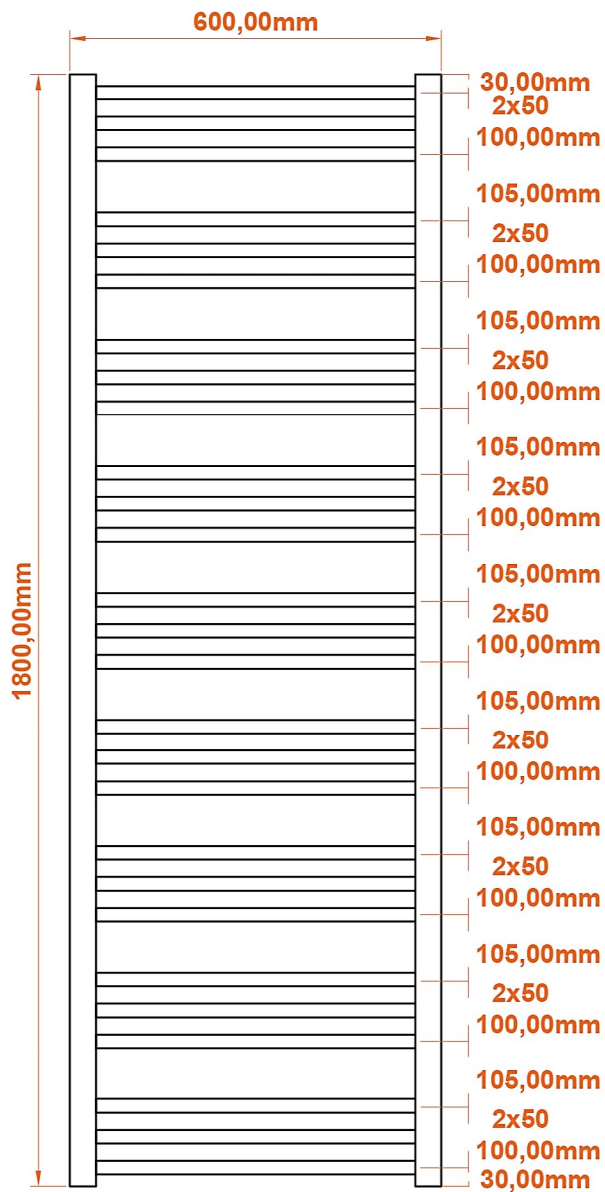

# Corinium Round 1800 x 600mm. Technical Drawing

**A SECTION**

**B SECTION**

scale : 1/1

**Eastbrook** 

Eastbrook Road, Gloucester GL4 3DB

Technical Helpline : 01452 317890

Mon - Fri / 8am - 5pm