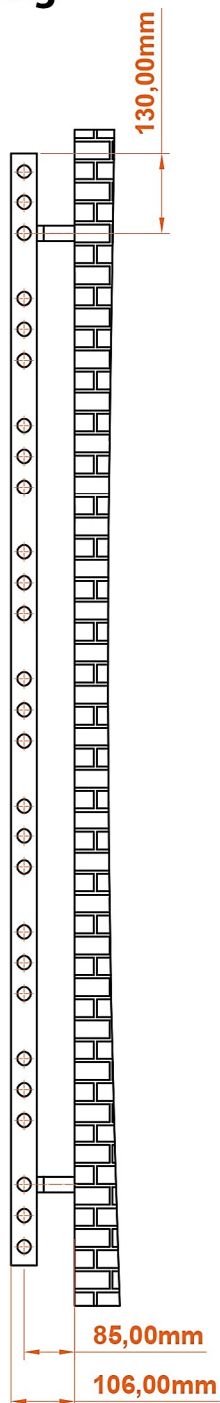

# Corinium Round 1800 x 600mm. Technical Drawing

**A SECTION**

**B SECTION**

scale : 1/1

**Eastbrook** 

Eastbrook Road, Gloucester GL4 3DB

Technical Helpline : 01452 317890

Mon - Fri / 8am - 5pm