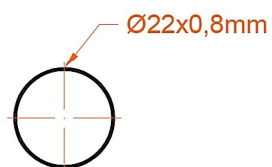

Corinium Round 1800 x 500mm. Technical Drawing

A SECTION

B SECTION

scale : 1/1

Eastbrook 

Eastbrook Road, Gloucester GL4 3DB

Technical Helpline : 01452 317890

Mon - Fri / 8am - 5pm