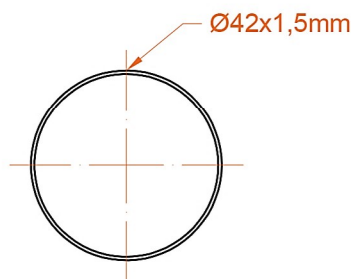

Corinium Round 1800 x 500mm. Technical Drawing

A SECTION

B SECTION

scale : 1/1

Eastbrook 

Eastbrook Road, Gloucester GL4 3DB

Technical Helpline : 01452 317890

Mon - Fri / 8am - 5pm