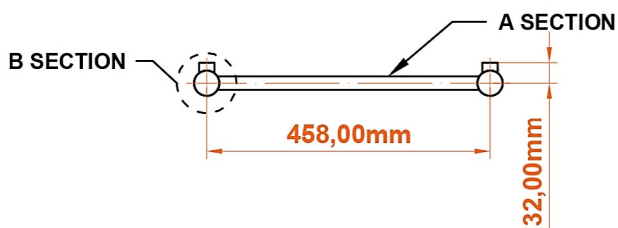

Corinium Round 1800 x 500mm. Technical Drawing

A SECTION

B SECTION

scale : 1/1

Eastbrook 

Eastbrook Road, Gloucester GL4 3DB

Technical Helpline : 01452 317890

Mon - Fri / 8am - 5pm