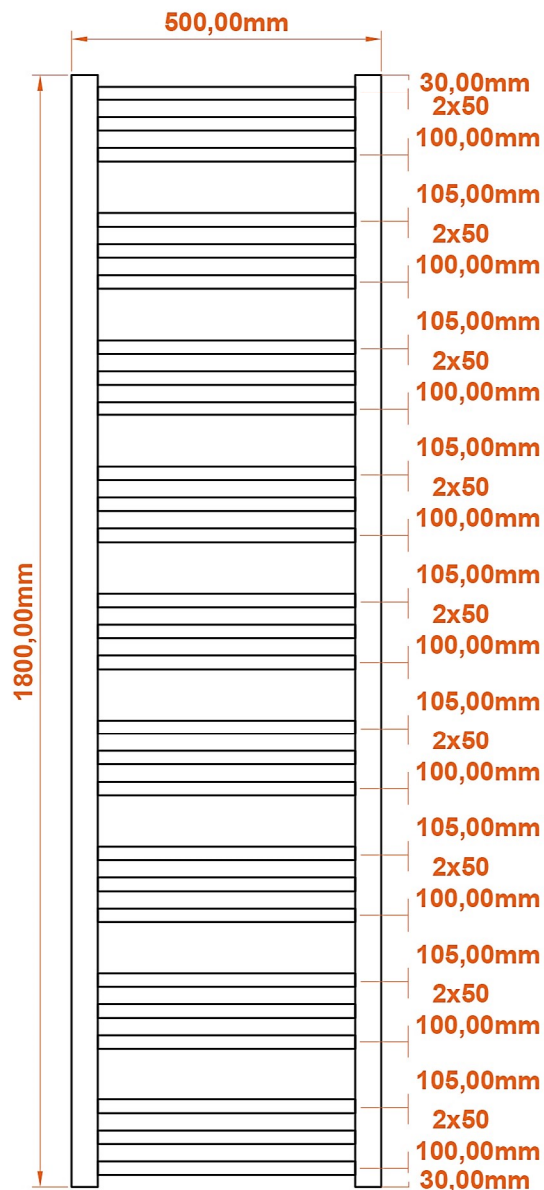

Corinium Round 1800 x 500mm. Technical Drawing

A SECTION

B SECTION

scale : 1/1

Eastbrook 

Eastbrook Road, Gloucester GL4 3DB

Technical Helpline : 01452 317890

Mon - Fri / 8am - 5pm