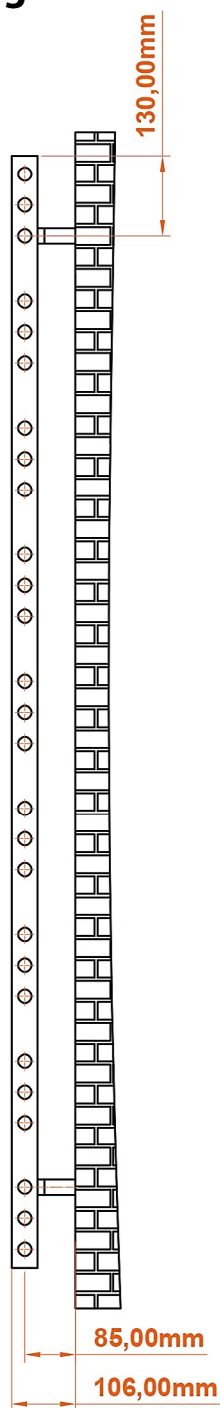

Corinium Round 1800 x 500mm. Technical Drawing

A SECTION

B SECTION

scale : 1/1

Eastbrook 

Eastbrook Road, Gloucester GL4 3DB

Technical Helpline : 01452 317890

Mon - Fri / 8am - 5pm