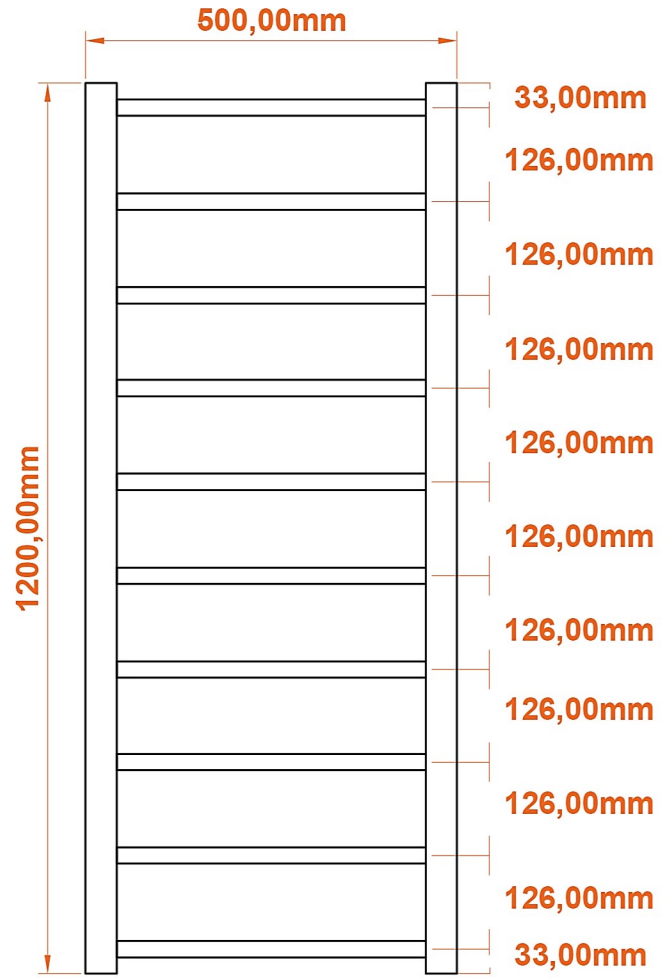

# Tuscan Round 1200 x 500mm.

## Technical Drawing

**A SECTION**

**B SECTION**

scale : 1/1