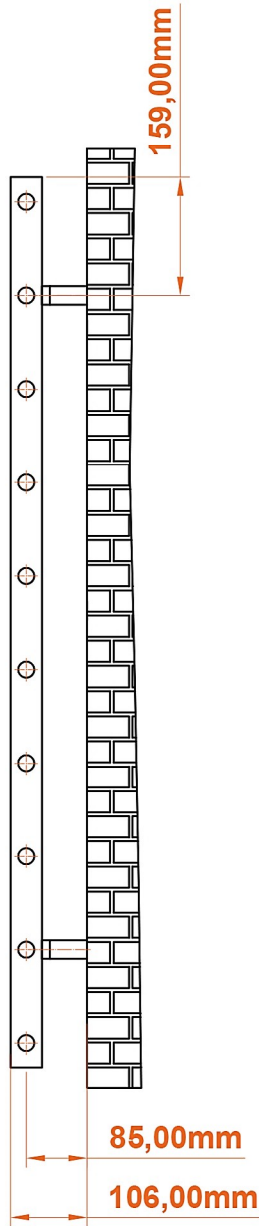

# Tuscan Round 1200 x 500mm.

## Technical Drawing

**A SECTION**

**B SECTION**

scale : 1/1