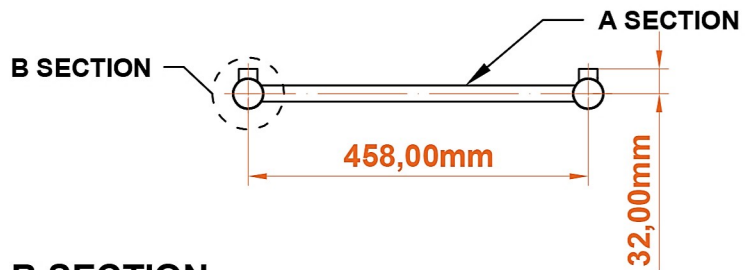

# Tuscan Round 1200 x 500mm.

## Technical Drawing

**A SECTION**

**B SECTION**

scale : 1/1