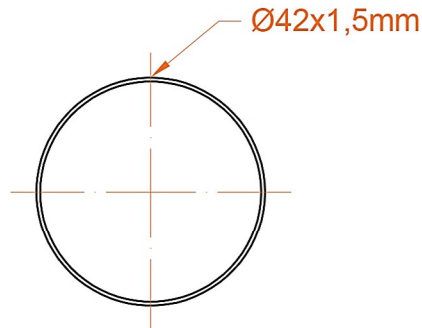

# Tuscan Round 1200 x 500mm.

## Technical Drawing

**A SECTION**

**B SECTION**

scale : 1/1