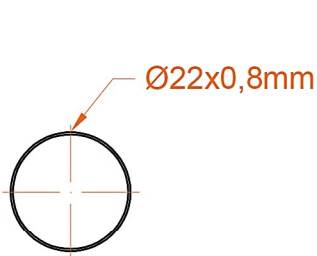

# Tuscan Round 1200 x 500mm.

## Technical Drawing

**A SECTION**

**B SECTION**

scale : 1/1