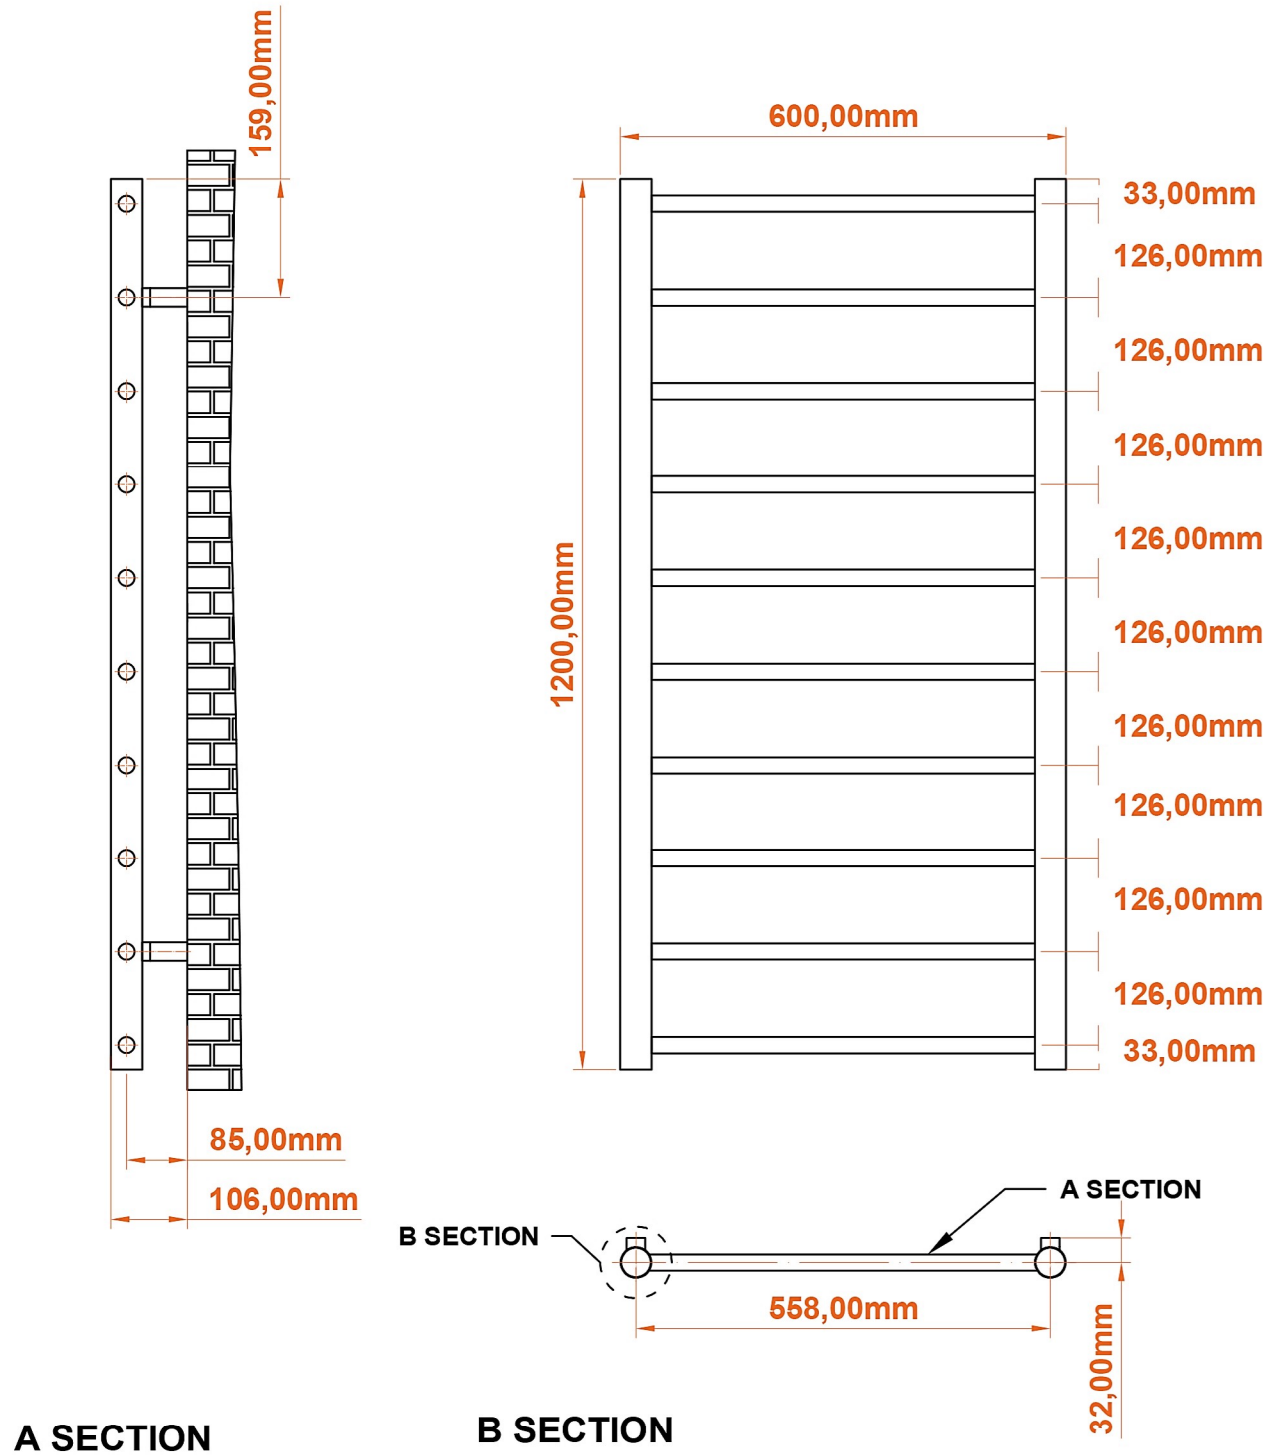

# Tuscan Round 1200 x 600mm.

## Technical Drawing

A SECTION

B SECTION

scale : 1/1