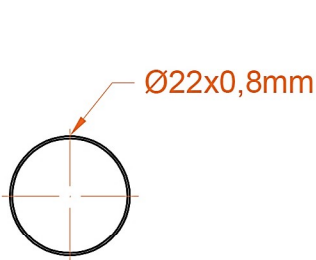

# Tuscan Round 1200 x 600mm.

## Technical Drawing

A SECTION

B SECTION

scale : 1/1