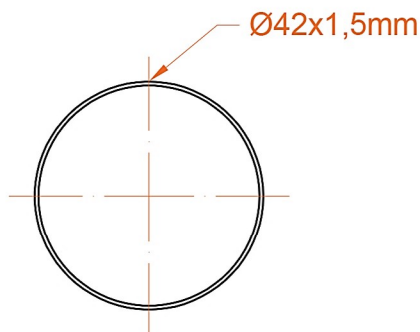

# Tuscan Round 1200 x 600mm.

## Technical Drawing

A SECTION

B SECTION

scale : 1/1