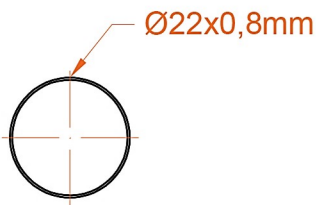

Tuscan Round 800 x 500mm.

Technical Drawing

A SECTION

B SECTION

scale : 1/1