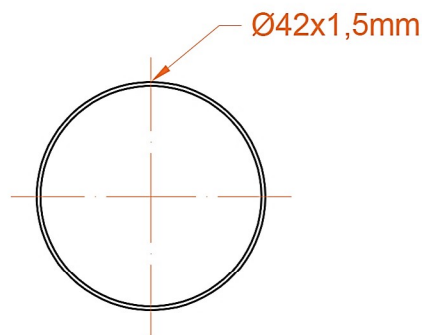

Tuscan Round 800 x 500mm.

Technical Drawing

A SECTION

B SECTION

scale : 1/1