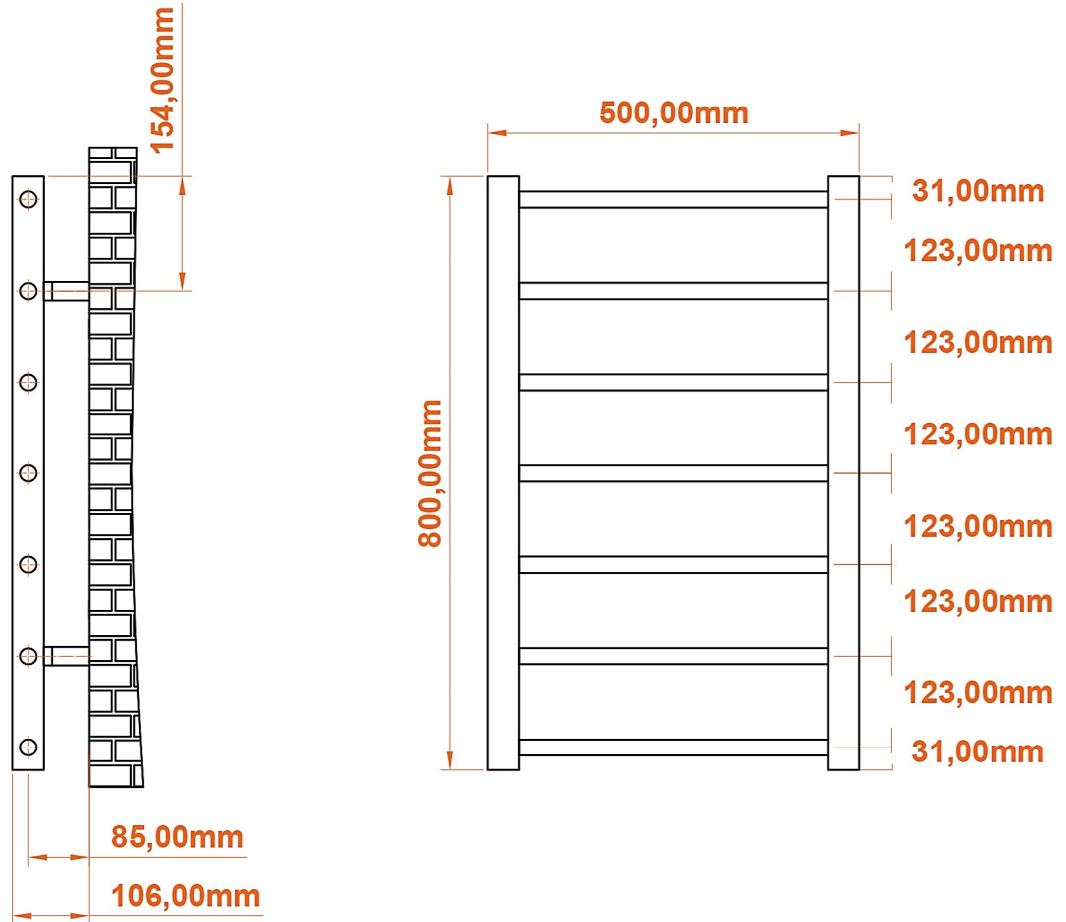

Tuscan Round 800 x 500mm.

Technical Drawing

A SECTION

B SECTION

scale : 1/1