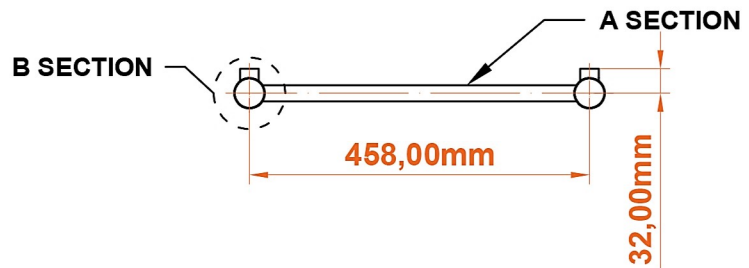

Tuscan Round 800 x 500mm.

Technical Drawing

A SECTION

B SECTION

scale : 1/1