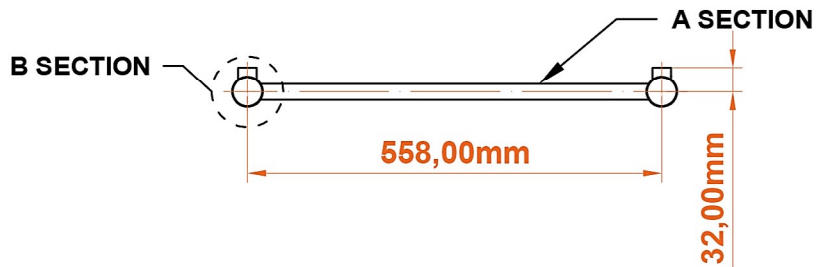

Tuscan Round 800 x 600mm.

Technical Drawing

A SECTION

B SECTION

scale : 1/1