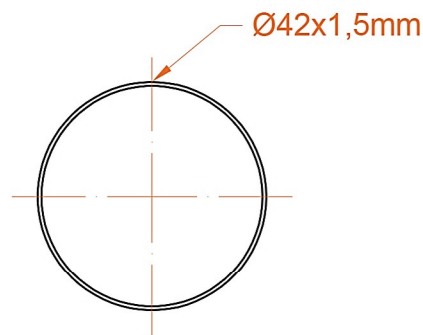

Tuscan Round 800 x 600mm.

Technical Drawing

A SECTION

B SECTION

scale : 1/1