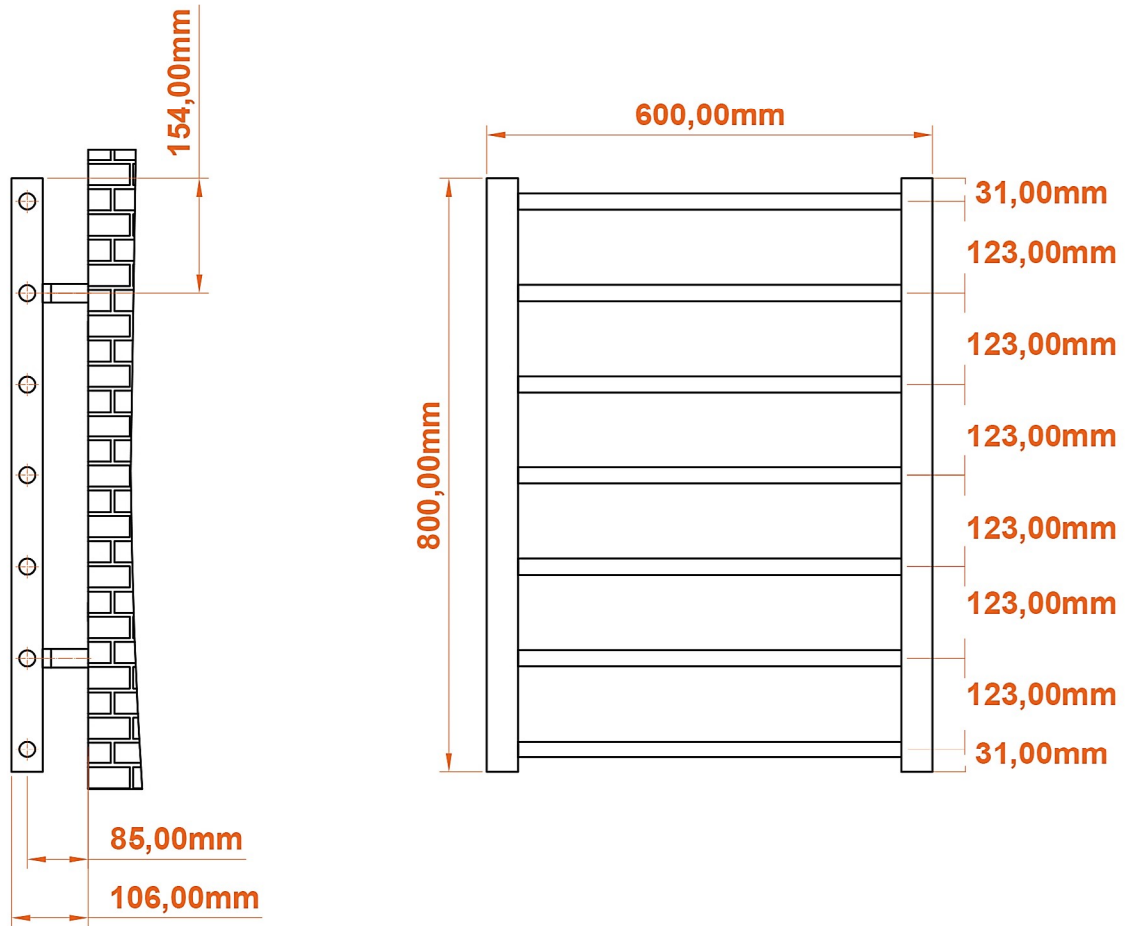

Tuscan Round 800 x 600mm.

Technical Drawing

A SECTION

B SECTION

scale : 1/1