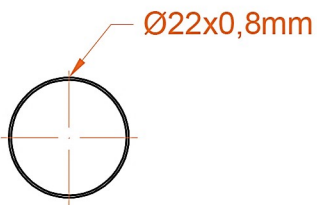

Tuscan Round 800 x 600mm.

Technical Drawing

A SECTION

B SECTION

scale : 1/1