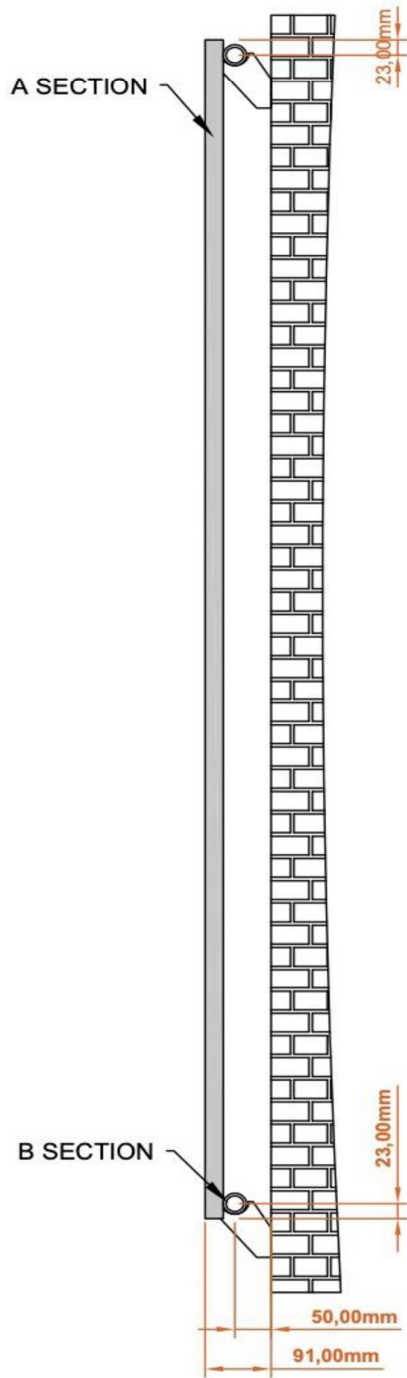

Tunstall Vertical 1800 x 490mm.

Technical Drawing

A SECTION

B SECTION