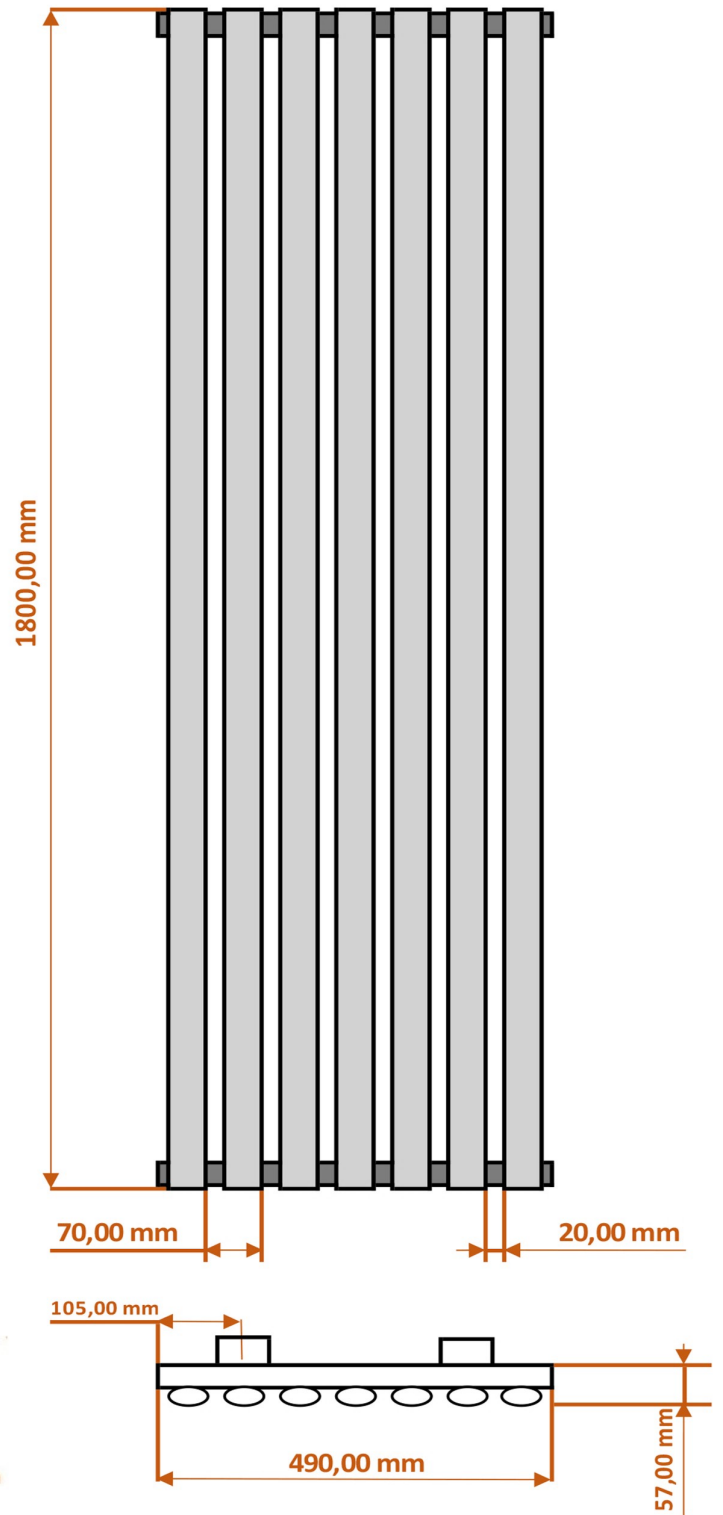

Tunstall Vertical 1800 x 490mm.

Technical Drawing

A SECTION

B SECTION