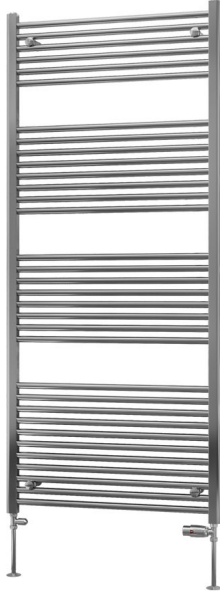

### Image

### General Information

Product:	41.0277
Description:	Straight Biava Multirail 1720 x 750
Website Link:	<a href="#">(Click Here)</a>
Product Type:	Towel Rail
Brand:	Eastbrook Company
Colour:	Chrome
Material:	Mild Steel
Height (mm):	1720mm
Width (mm):	750mm
Net Weight (kg):	17.64kg
Product Range:	Biava Multirail