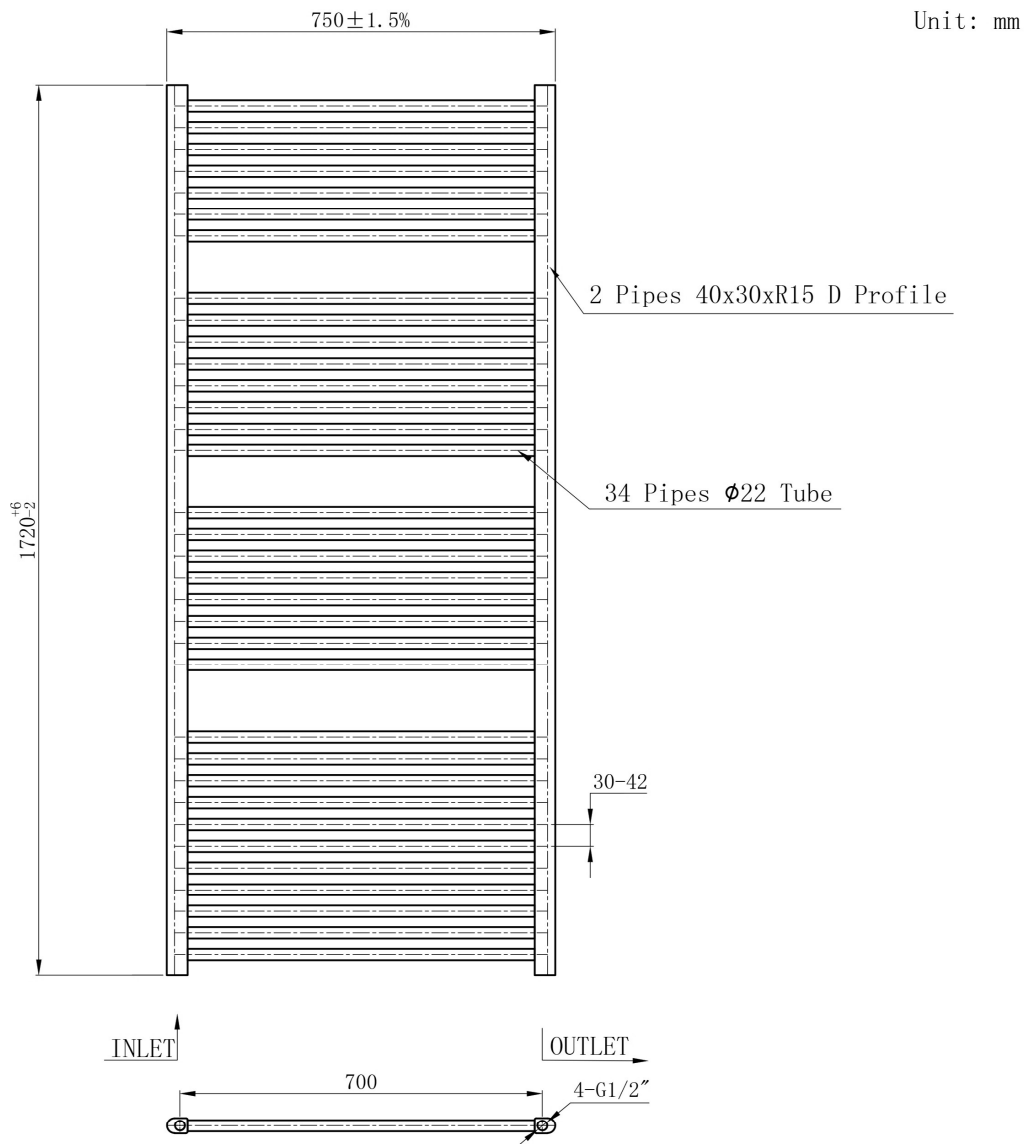

### General Information

Product:	41.0277
Description:	Straight Biava Multirail 1720 x 750
Website Link:	<a href="#">(Click Here)</a>
Product Type:	Towel Rail
Brand:	Eastbrook Company
Colour:	Chrome
Material:	Mild Steel
Height (mm):	1720mm
Width (mm):	750mm
Net Weight (kg):	17.64kg
Product Range:	Biava Multirail

### Biava Multirail Straight 1720 x 750mm. Technical Drawing

**Eastbrook**   
Eastbrook Road, Gloucester GL4 3DB  
Technical Helpline : 01452 317890  
Mon - Fri / 8am - 5pm  
Email : [technical@eastbrookco.com](mailto:technical@eastbrookco.com)