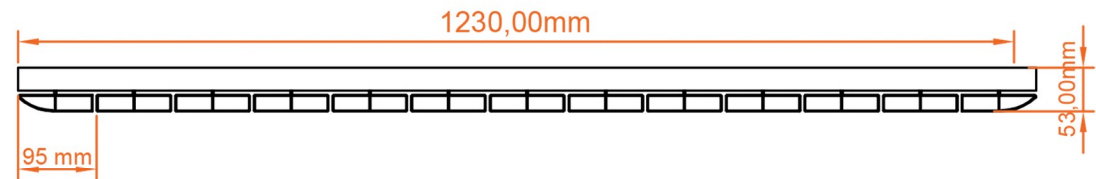

Withington Horizontal Aluminium Radiator 600 x 1230mm.

Technical Drawing

scale: 1/5