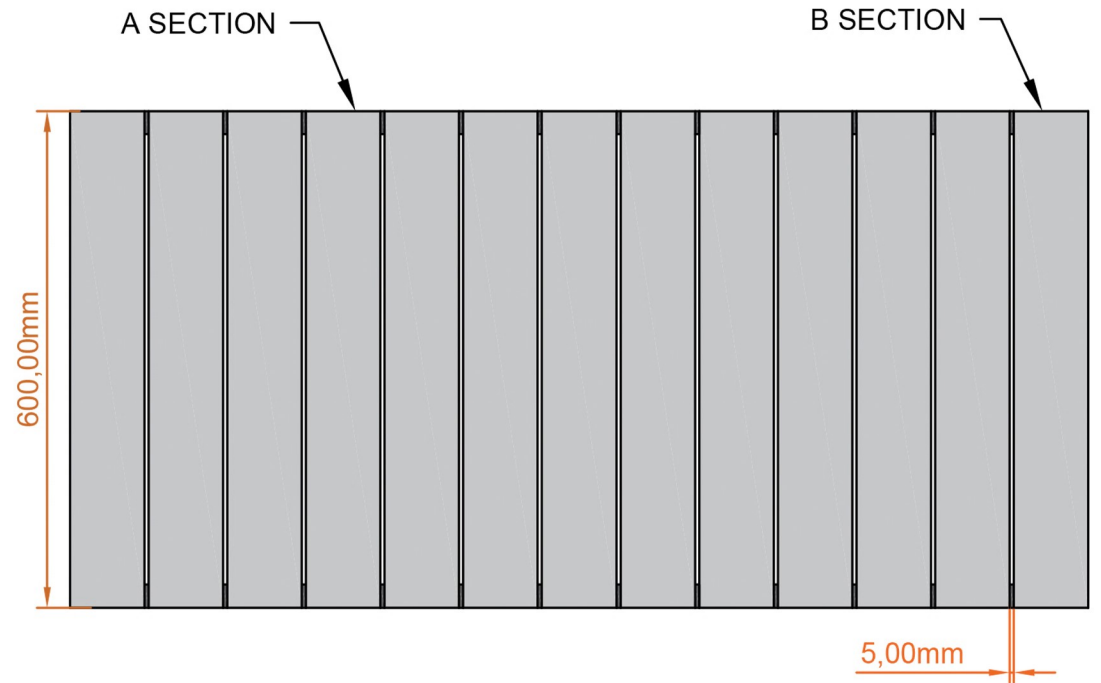

Withington Horizontal Aluminium Radiator 600 x 1230mm.

Technical Drawing

scale: 1/5