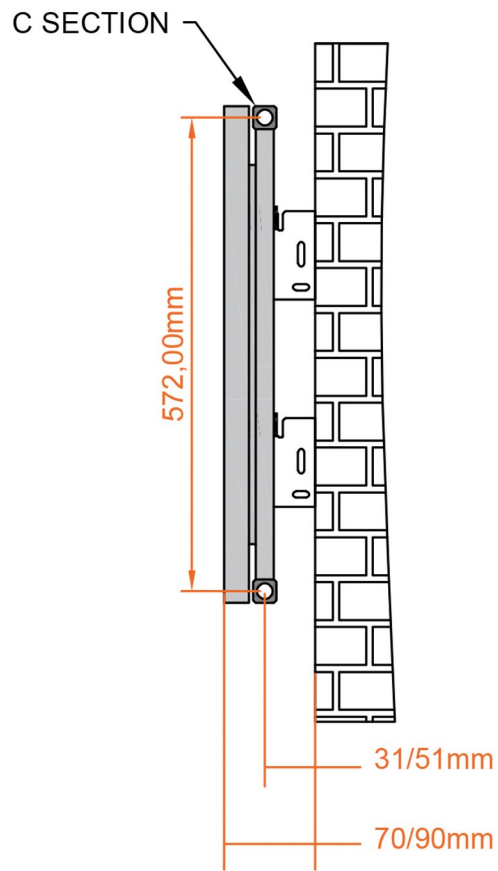

Withington Horizontal Aluminium Radiator 600 x 1230mm.

Technical Drawing

scale: 1/5