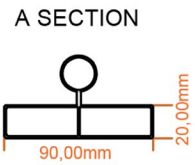

Withington Horizontal Aluminium Radiator 600 x 1230mm.

Technical Drawing

scale: 1/5