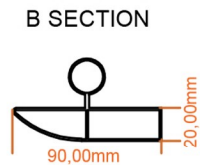

Withington Horizontal Aluminium Radiator 600 x 1230mm.

Technical Drawing

scale: 1/5