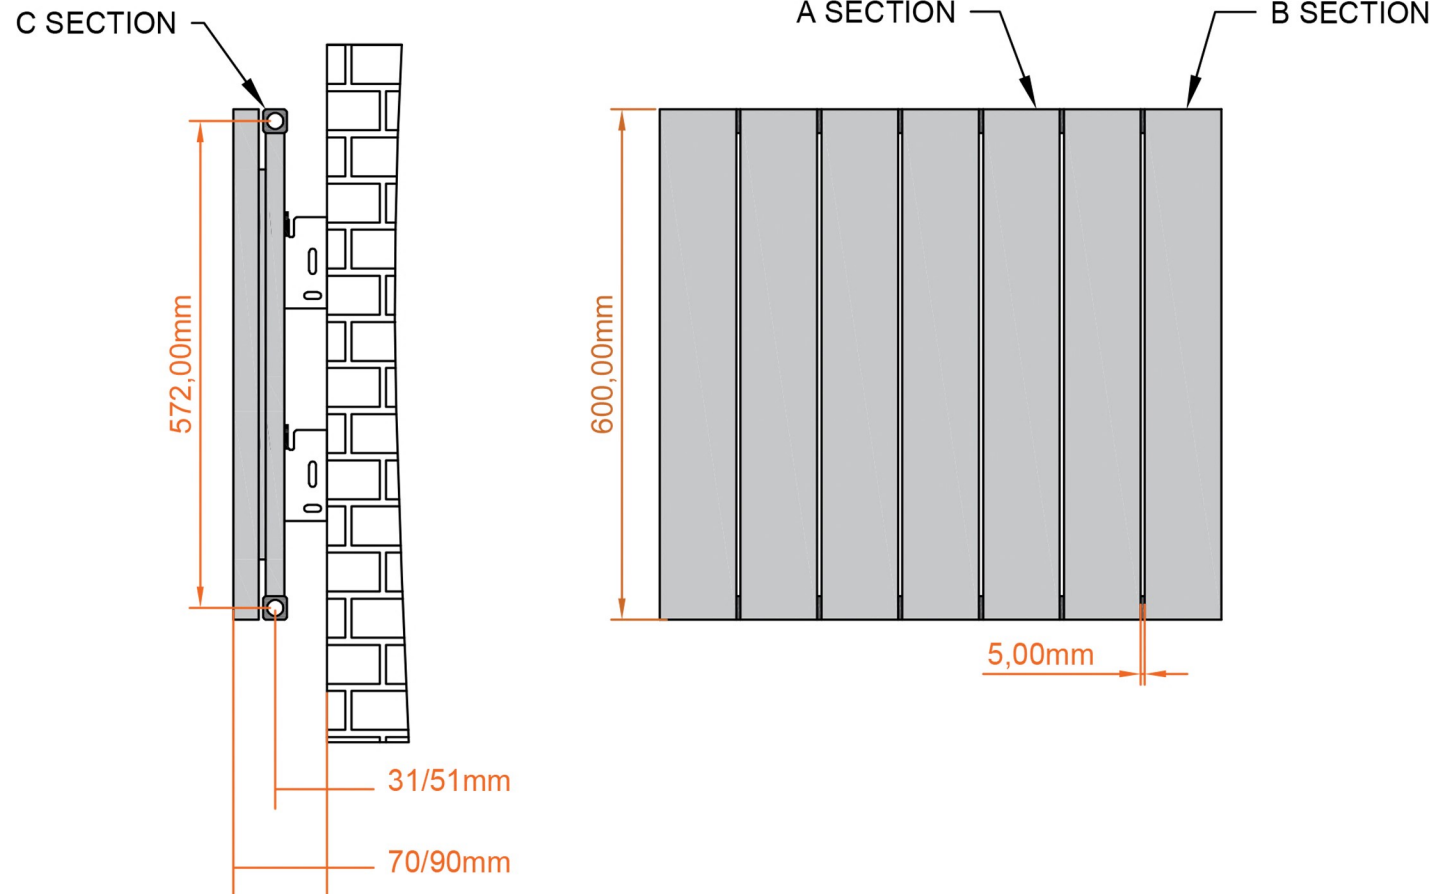

Withington Horizontal Aluminium Radiator 600 x 660mm.

Technical Drawing

A SECTION

B SECTION

C SECTION

scale: 1/5