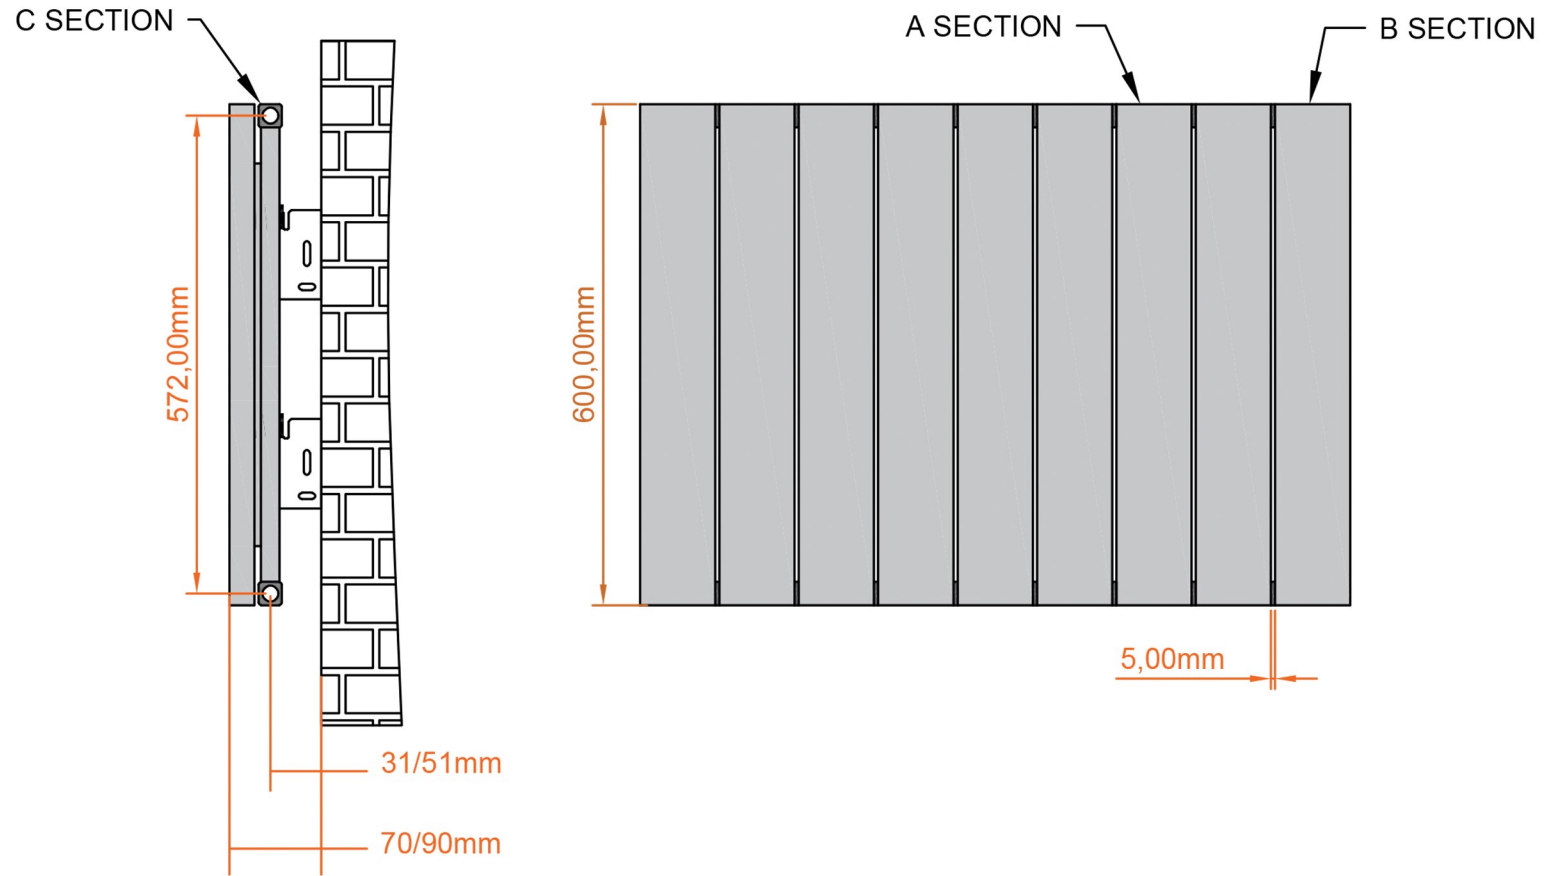

# Withington Horizontal Aluminium Radiator 600 x 850mm.

## Technical Drawing

A SECTION

B SECTION

C SECTION

scale: 1/5