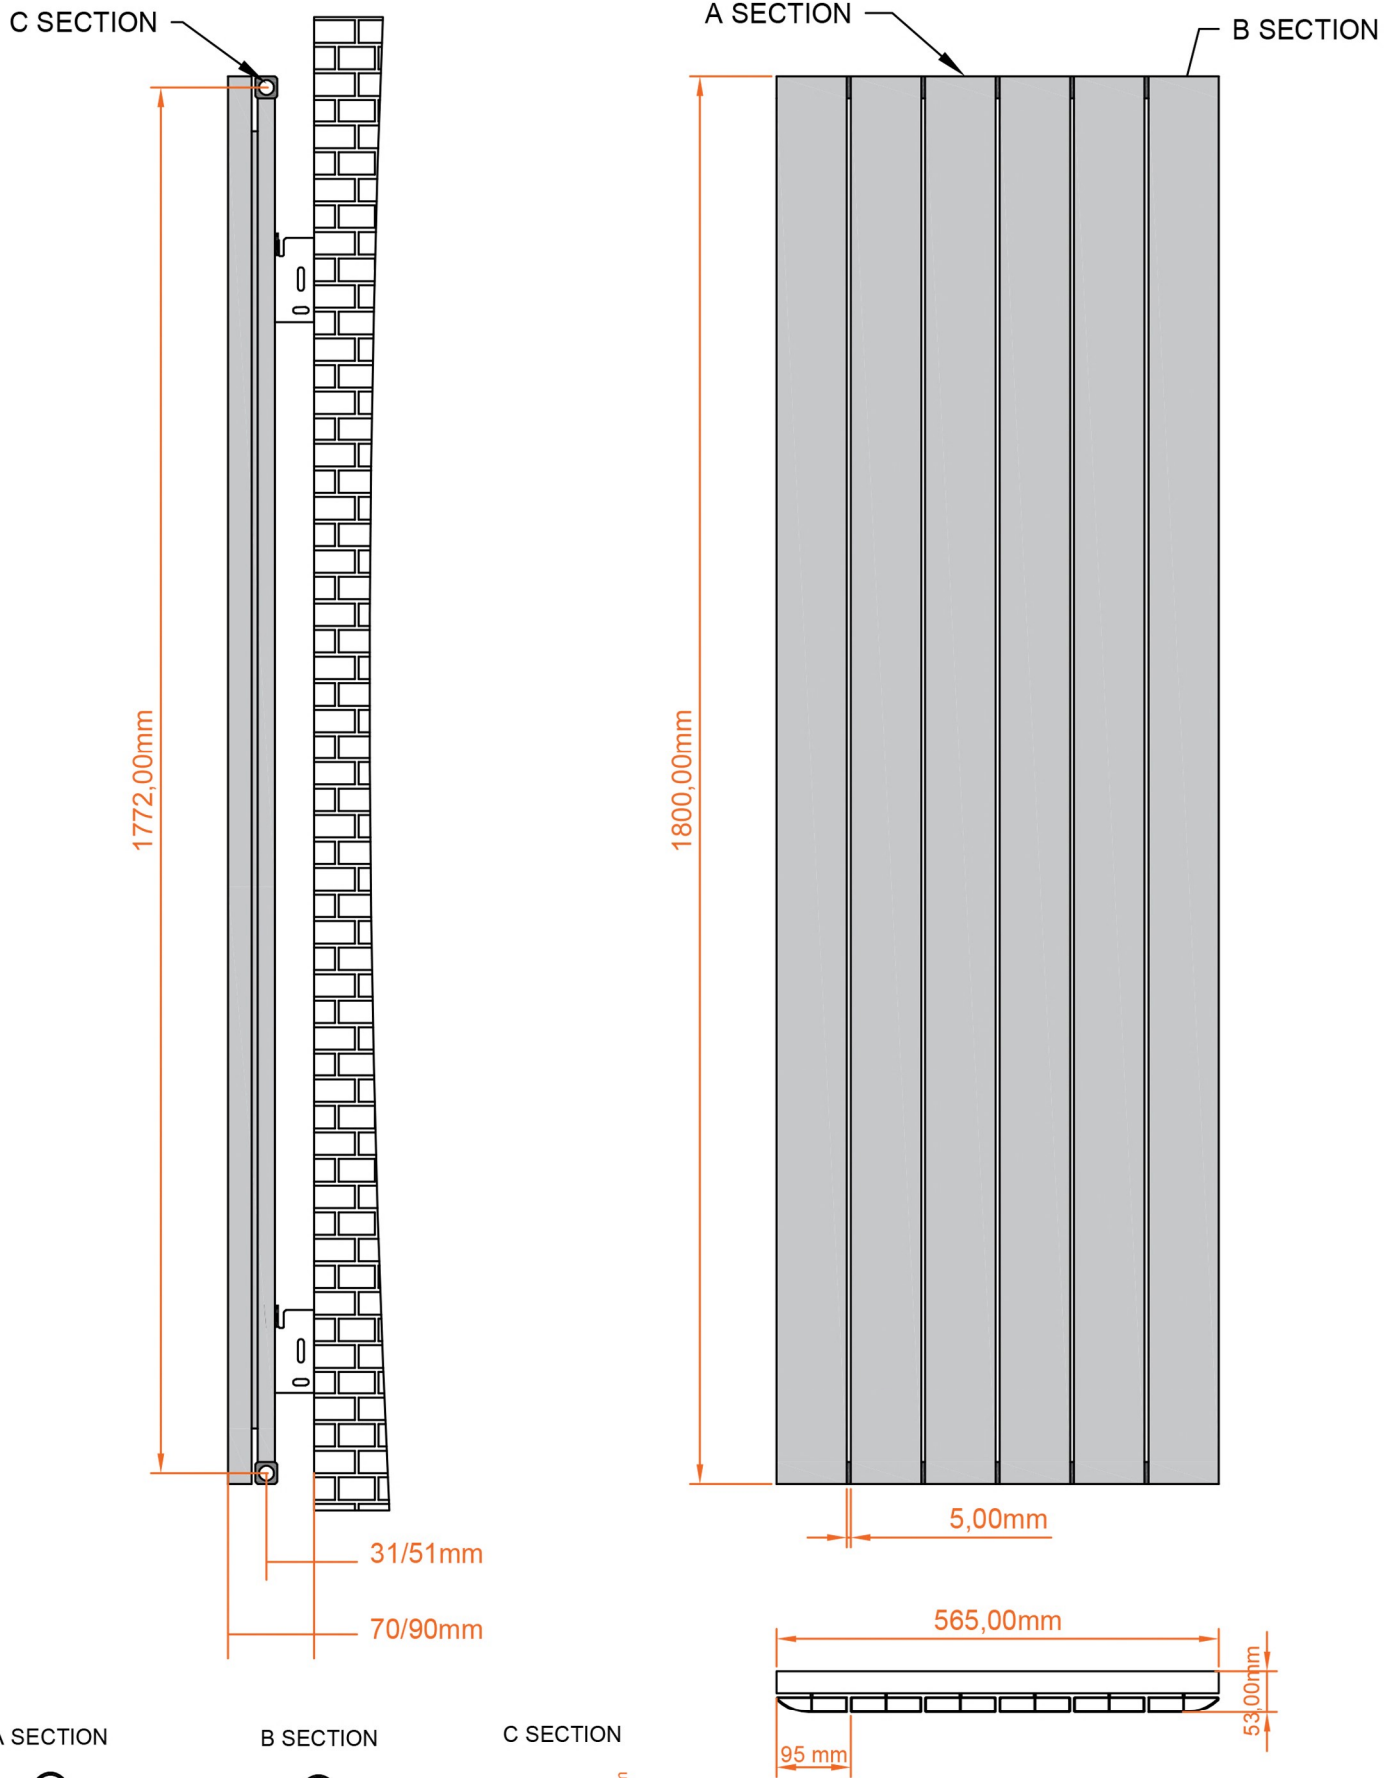

# Withington Vertical Aluminium Radiator 1800 x 565mm.

## Technical Drawing

scale: 1/5

**Eastbrook** 

Eastbrook Road, Gloucester GL4 3DB  
 Technical Helpline : 01452 317890  
 Mon - Fri / 8am - 5pm  
 Email : technical@eastbrookco.com