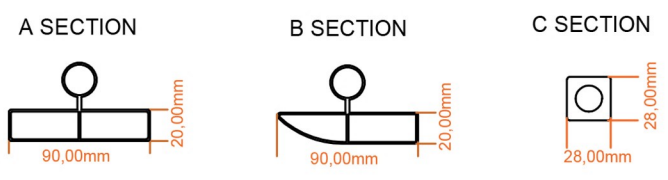

Withington Vertical Aluminium Radiator 1800 x 565mm.

Technical Drawing

scale: 1/5

Eastbrook

Eastbrook Road, Gloucester GL4 3DB
Technical Helpline : 01452 317890
Mon - Fri / 8am - 5pm
Email : technical@eastbrookco.com