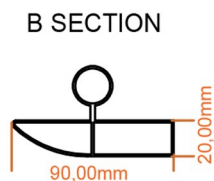

Withington Vertical Aluminium Radiator 600 x 280mm.

Technical Drawing

scale: 1/5