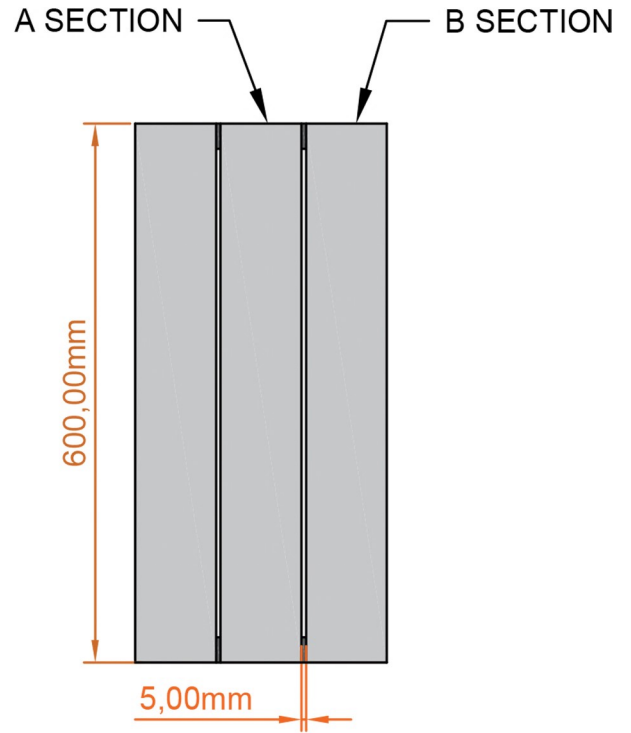

Withington Vertical Aluminium Radiator 600 x 280mm.

Technical Drawing

scale: 1/5