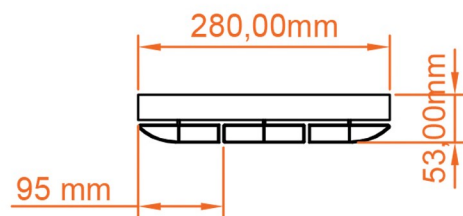

Withington Vertical Aluminium Radiator 600 x 280mm.

Technical Drawing

scale: 1/5