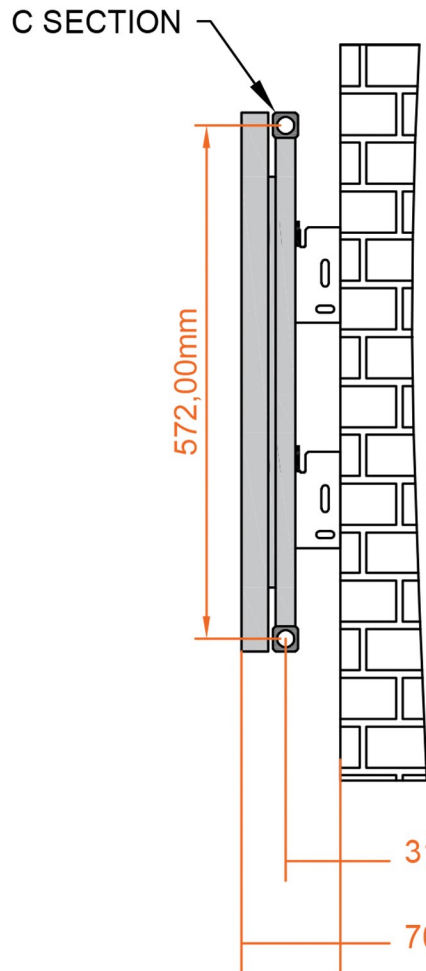

Withington Vertical Aluminium Radiator 600 x 280mm.

Technical Drawing

scale: 1/5