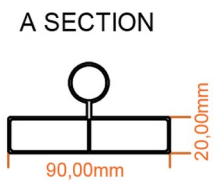

Withington Vertical Aluminium Radiator 600 x 280mm.

Technical Drawing

scale: 1/5