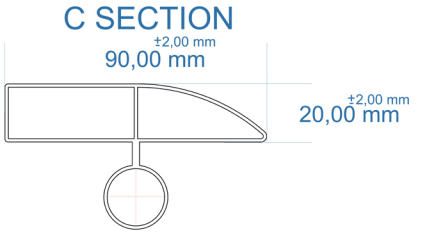

TOWEL HANGER HOLES ARE AT THE BACK OF THE RADIATOR

Eastbrook Road, Gloucester GL4 3DB
 Technical Hepline : 01452 317890
 email : technical@eastbrookco.com