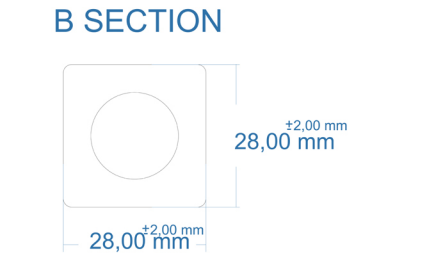

TOWEL HANGER HOLES ARE AT THE BACK OF THE RADIATOR

Eastbrook Road, Gloucester GL4 3DB
 Technical Hepline : 01452 317890
 email : technical@eastbrookco.com