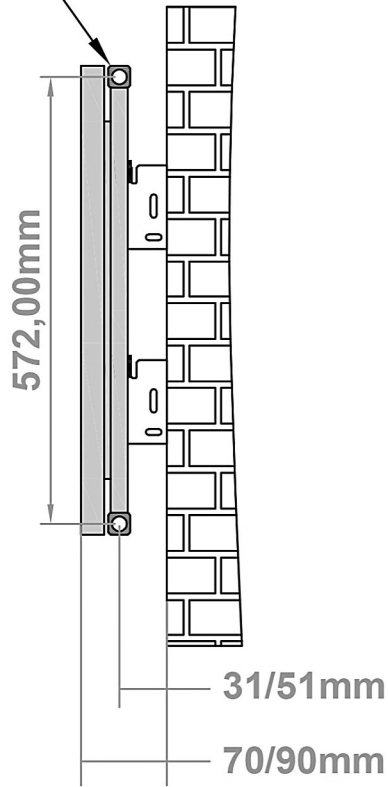

Withington Aluminium Radiator 600 x 470mm.

Technical Drawing

C SECTION

A SECTION

B SECTION

A SECTION

B SECTION

C SECTION