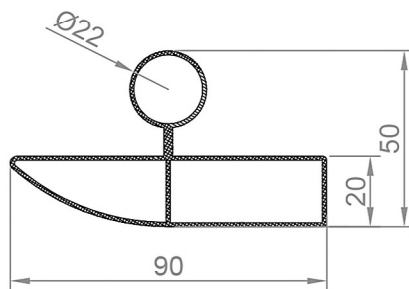

Withington Aluminium Radiator 600 x 470mm.

Technical Drawing

C SECTION

A SECTION

B SECTION

A SECTION

B SECTION

C SECTION