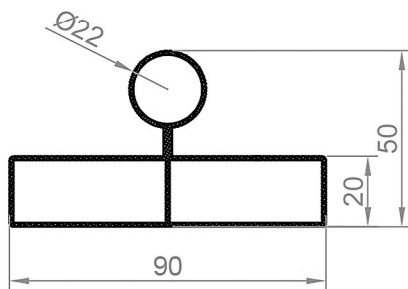

Withington Aluminium Radiator 600 x 470mm.

Technical Drawing

C SECTION

A SECTION

B SECTION

A SECTION

B SECTION

C SECTION