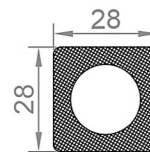

Withington Aluminium Radiator 600 x 470mm.

Technical Drawing

C SECTION

A SECTION

B SECTION

A SECTION

B SECTION

C SECTION