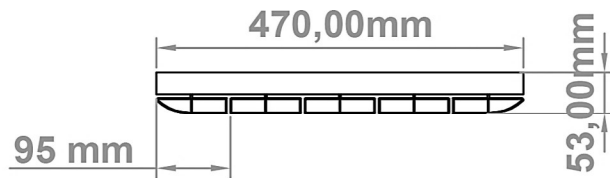

Withington Aluminium Radiator 600 x 470mm.

Technical Drawing

C SECTION

A SECTION

B SECTION

A SECTION

B SECTION

C SECTION