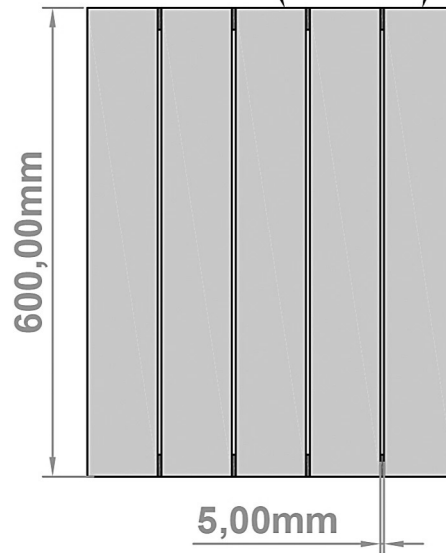

Withington Aluminium Radiator 600 x 470mm.

Technical Drawing

C SECTION

A SECTION

B SECTION

A SECTION

B SECTION

C SECTION