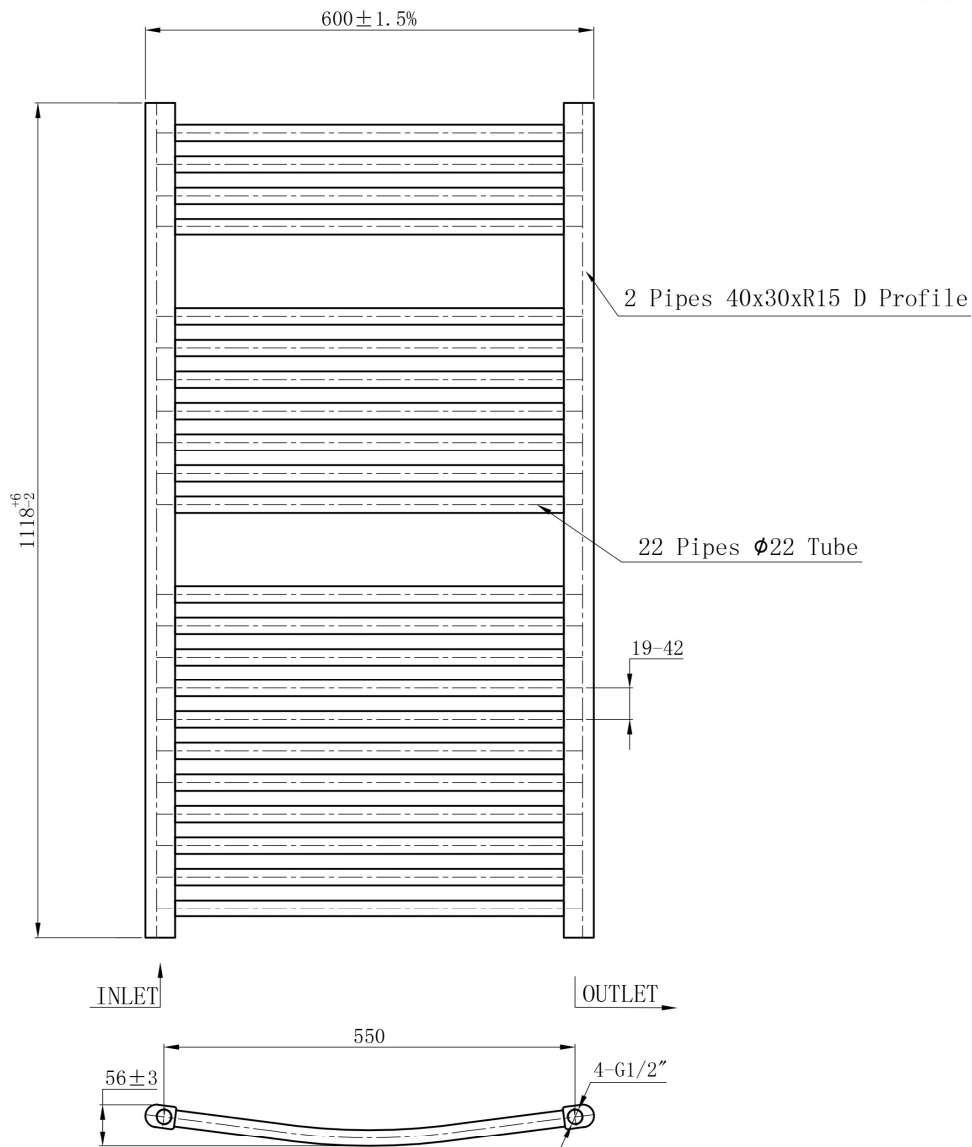

### General Information

Product:	41.0303
Description:	Curved Biava Multirail 1118 x 600
Website Link:	<a href="#">(Click Here)</a>
Product Type:	Towel Rail
Brand:	Eastbrook Company
Colour:	Gloss White
Material:	Mild Steel
Height (mm):	1118mm
Width (mm):	600mm
Net Weight (kg):	4.44kg
Product Range:	Biava Multirail

## Drawing

### Biava Multirail Curved 1118 x 600mm. Technical Drawing

Unit: mm

**Eastbrook**   
Eastbrook Road, Gloucester GL4 3DB  
Technical Helpline : 01452 317890  
Mon - Fri / 8am - 5pm  
Email : technical@eastbrookco.com