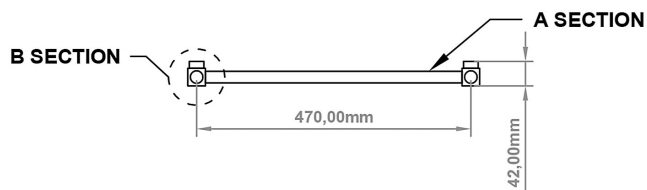

DATASHEET

Image

General Information

Product:	89.1250
Description:	Tuscan Square Towel Rail 800 x 500
Website Link:	(Click Here)
Product Type:	Towel Rail
Brand:	Eastbrook Company
Colour:	Matt Grey
Material:	Mild Steel
Height (mm):	800mm
Width (mm):	500mm
Net Weight (kg):	4.5kg
Product Range:	Tuscan Square

Product Specifications

Warranty:	5 Year(s)
Supplied with fixings:	Yes
BTU $\Delta T50^{\circ}\text{C}$:	814
BTU $\Delta T60^{\circ}\text{C}$:	1041
Watts $\Delta T50^{\circ}\text{C}$:	239
Watts $\Delta T60^{\circ}\text{C}$:	305

Drawing

Tuscan Square 800 x 500mm. Technical Drawing

A SECTION

Eastbrook
Eastbrook Road, Gloucester GL4 3DB
Technical Helpline : 01452 317890
Mon - Fri / 8am - 5pm
Email : technical@eastbrookco.com