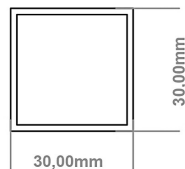

DATASHEET

Image

General Information

Product:	89.1250
Description:	Tuscan Square Towel Rail 800 x 500
Website Link:	(Click Here)
Product Type:	Towel Rail
Brand:	Eastbrook Company
Colour:	Matt Grey
Material:	Mild Steel
Height (mm):	800mm
Width (mm):	500mm
Net Weight (kg):	4.5kg
Product Range:	Tuscan Square

Drawing

Tuscan Square 800 x 500mm. Technical Drawing

A SECTION

B SECTION

Eastbrook 
Eastbrook Road, Gloucester GL4 3DB
Technical Helpline : 01452 317890
Mon - Fri / 8am - 5pm
Email : technical@eastbrookco.com