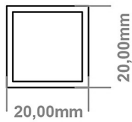

DATASHEET

Image

General Information

Product:	89.1250
Description:	Tuscan Square Towel Rail 800 x 500
Website Link:	(Click Here)
Product Type:	Towel Rail
Brand:	Eastbrook Company
Colour:	Matt Grey
Material:	Mild Steel
Height (mm):	800mm
Width (mm):	500mm
Net Weight (kg):	4.5kg
Product Range:	Tuscan Square

Drawing

Tuscan Square 800 x 500mm. Technical Drawing

A SECTION

B SECTION

Eastbrook 
Eastbrook Road, Gloucester GL4 3DB
Technical Helpline : 01452 317890
Mon - Fri / 8am - 5pm
Email : technical@eastbrookco.com