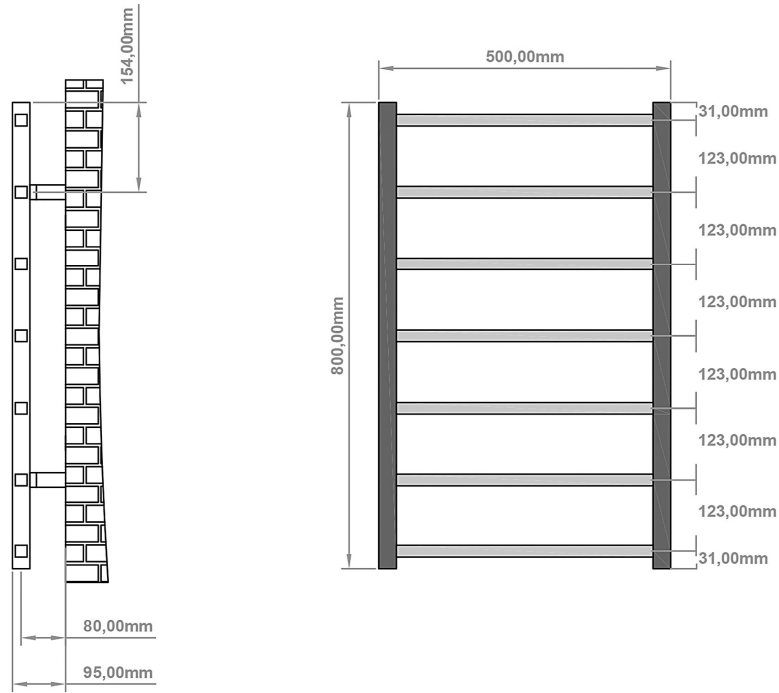

DATASHEET

Image

General Information

Product:	89.1250
Description:	Tuscan Square Towel Rail 800 x 500
Website Link:	(Click Here)
Product Type:	Towel Rail
Brand:	Eastbrook Company
Colour:	Matt Grey
Material:	Mild Steel
Height (mm):	800mm
Width (mm):	500mm
Net Weight (kg):	4.5kg
Product Range:	Tuscan Square

Drawing

Tuscan Square 800 x 500mm. Technical Drawing

A SECTION

B SECTION

Eastbrook 
Eastbrook Road, Gloucester GL4 3DB
Technical Helpline : 01452 317890
Mon - Fri / 8am - 5pm
Email : technical@eastbrookco.com