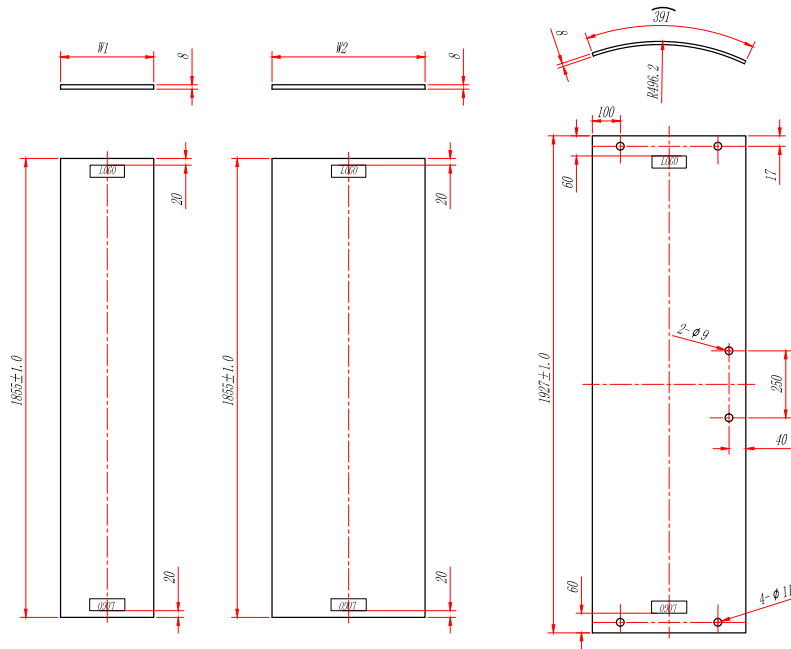

DATASHEET

Image

General Information

Product:	69.0062
Description:	Corniche easy clean offset quad 900x760
Website Link:	(Click Here)
Product Type:	Offset Quad Shower Enclosures
Brand:	Eastbrook Company
Colour:	Chrome
Material:	Tempered Glass
Height (mm):	1950mm
Width (mm):	760mm
Length (mm):	900mm
Net Weight (kg):	55kg
Product Range:	Corniche

Product Specifications

Warranty:	10 Year(s)
Door opening (mm):	410mm
Easy Clean glass:	Yes
Finish:	Polished
Frameless:	No
Glass Thickness (mm):	8mm
Glass type:	Clear Glass
Waste Included:	No
Adjustment (mm):	870-900 x 730-760mm
Enclosure Size:	900x760

Drawing

Dimension	Fixed glass(W1)	Fixed glass(W2)
900X1200X1950	274mm	574mm
900X1000X1950	274mm	374mm
800X1200X1950	174mm	574mm
800X1000X1950	174mm	374mm
760X1000X1950	134mm	374mm
800X900X1950	174mm	274mm
760X900X1950	134mm	274mm