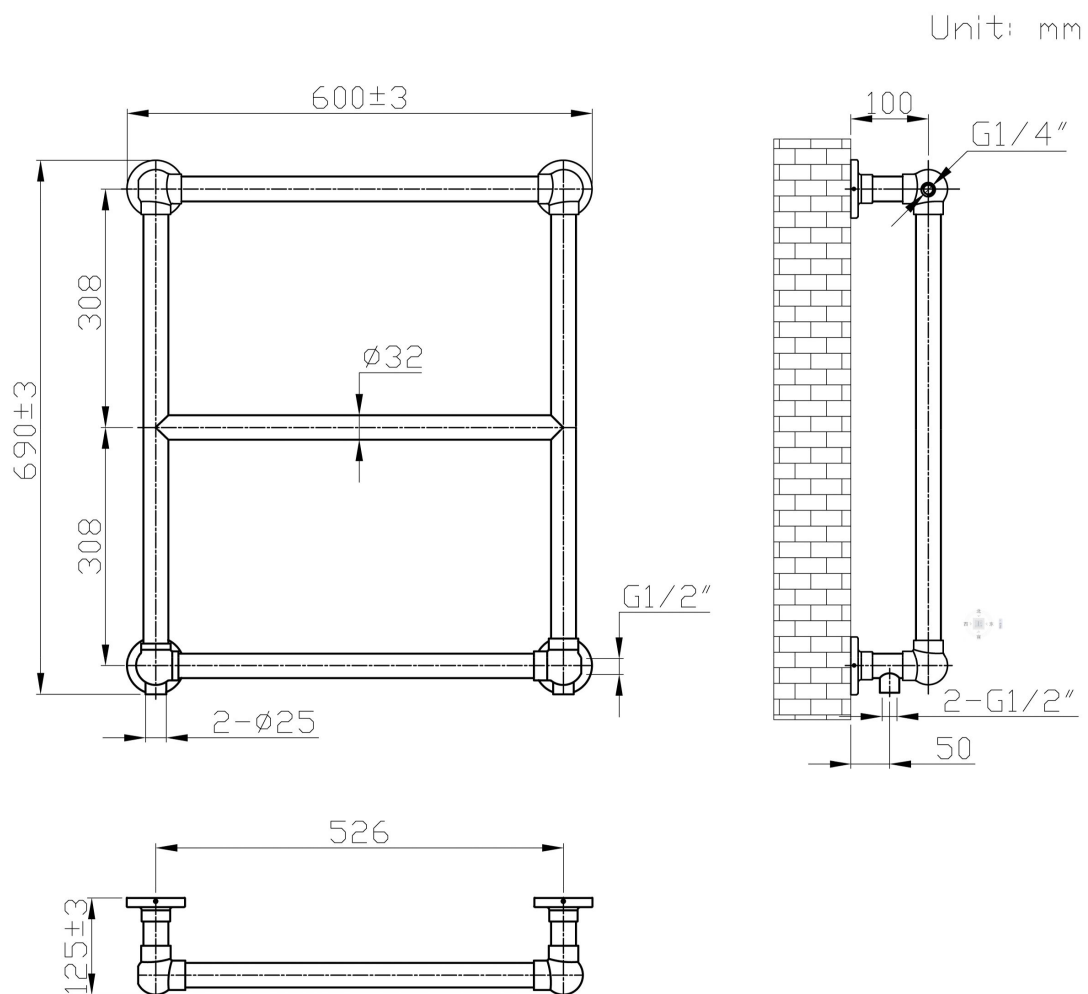

### General Information

Product:	41.0432
Description:	Stour 690 x 600
Website Link:	<a href="#">(Click Here)</a>
Product Type:	Towel Rail
Brand:	Eastbrook Company
Colour:	Matt White
Material:	Mild Steel
Height (mm):	690mm
Width (mm):	600mm
Net Weight (kg):	5.5kg
Product Range:	Stour

## Drawing

### Stour 690 x 600mm. Technical Drawing

Tappings : 526mm.  
Tappings from wall : 50mm.  
Distance from wall : 125mm.

**This product should be fitted by a fully qualified installer.**

**Eastbrook **  
Eastbrook Road, Gloucester GL4 3DB  
Technical Helpline : 01452 317890  
Mon - Fri / 8am - 5pm  
Email : [technical@eastbrookco.com](mailto:technical@eastbrookco.com)