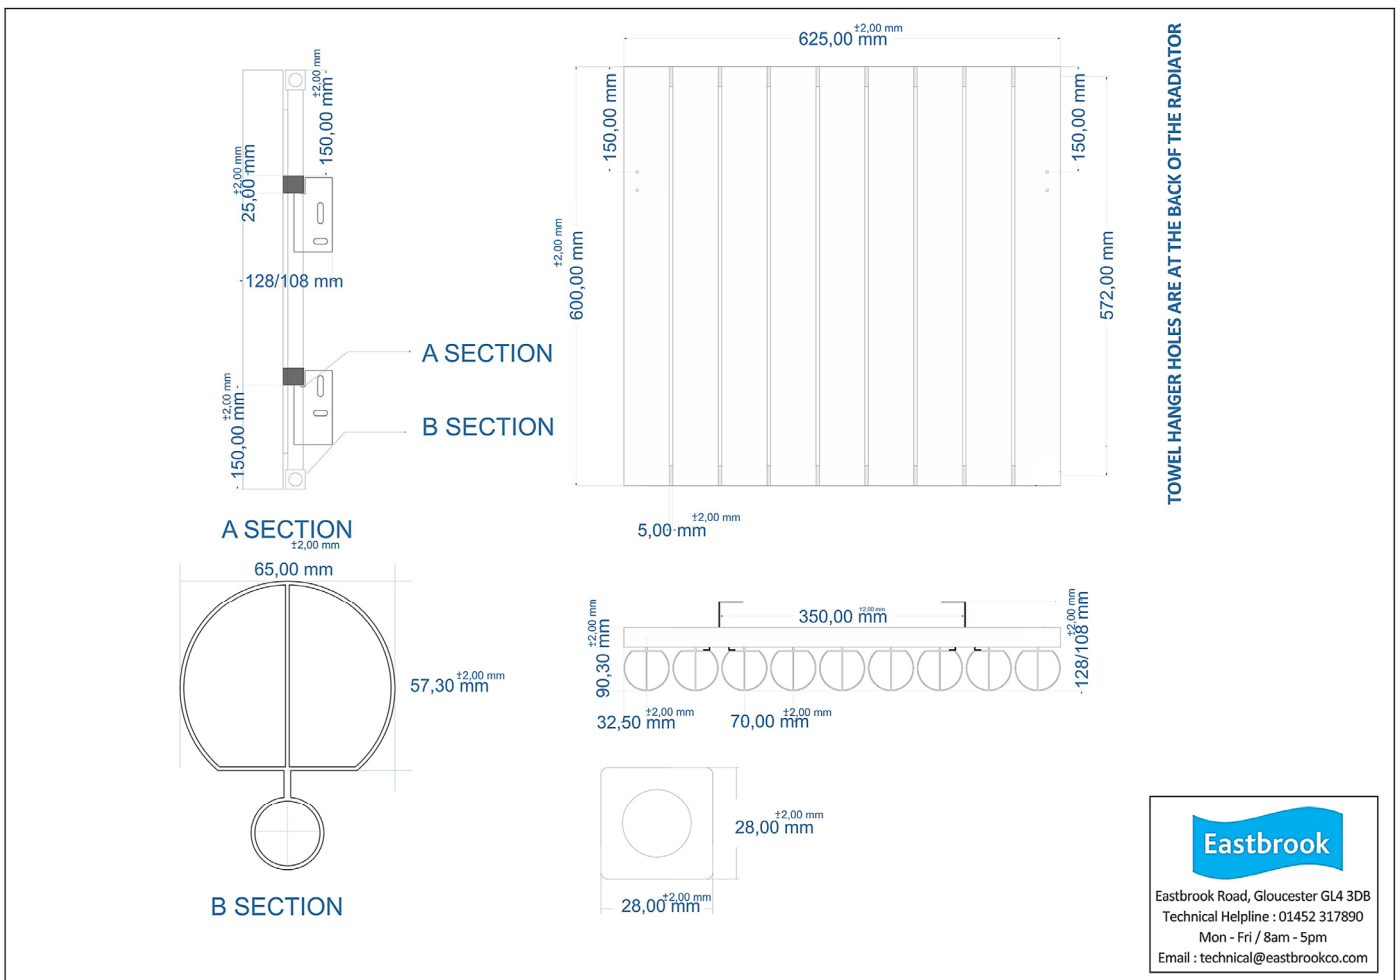

Drawing

Eastbrook Road, Gloucester GL4 3DB
Technical Helpline : 01452 317890
Mon - Fri / 8am - 5pm
Email : technical@eastbrookco.com