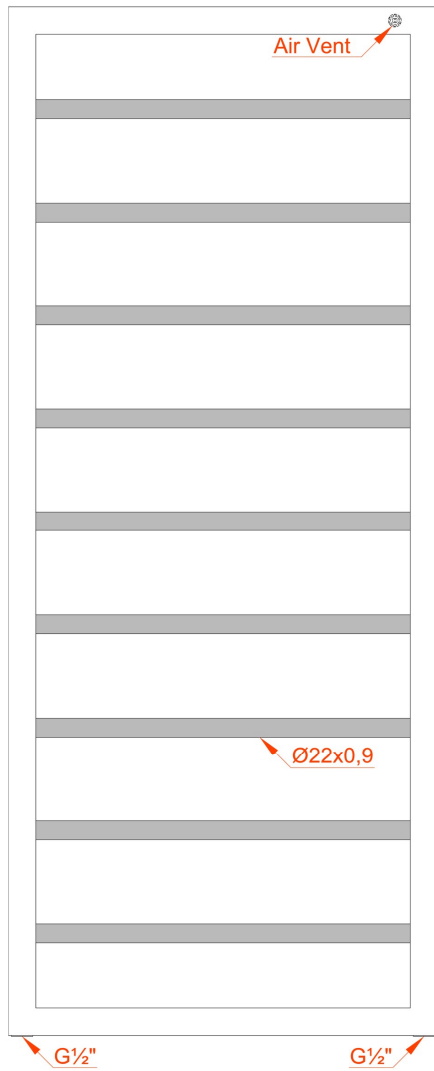

DATASHEET

Image

General Information

Product:	61.0023
Description:	Kenilworth 1200 x 600mm. Towel Rail
Website Link:	(Click Here)
Product Type:	Towel Rail
Brand:	Eastbrook Company
Colour:	Matt White
Material:	Mild Steel
Height (mm):	1200mm
Width (mm):	600mm
Net Weight (kg):	6.53kg
Product Range:	Kenilworth

Product Specifications

Warranty:	5 Year(s)
Supplied with fixings:	Yes
Orientation:	Vertical
BTU $\Delta T50^{\circ}\text{C}$:	1467
BTU $\Delta T60^{\circ}\text{C}$:	1849
Watts $\Delta T50^{\circ}\text{C}$:	430
Watts $\Delta T60^{\circ}\text{C}$:	542

Drawing

Kenilworth 1200 x 600mm. Technical Drawing

* Element can only be fitted on the right hand side.

Eastbrook 
Eastbrook Road, Gloucester GL4 3DB
Technical Helpline : 01452 317890
Mon - Fri / 8am - 5pm
Email : technical@eastbrookco.com