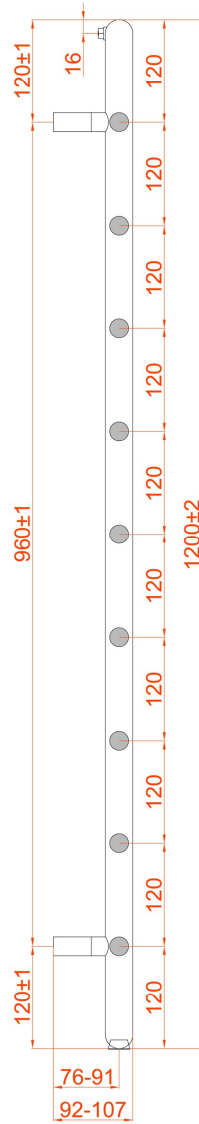

DATASHEET

Image

General Information

Product:	61.0023
Description:	Kenilworth 1200 x 600mm. Towel Rail
Website Link:	(Click Here)
Product Type:	Towel Rail
Brand:	Eastbrook Company
Colour:	Matt White
Material:	Mild Steel
Height (mm):	1200mm
Width (mm):	600mm
Net Weight (kg):	6.53kg
Product Range:	Kenilworth

Product Specifications

Warranty:	5 Year(s)
Supplied with fixings:	Yes
Orientation:	Vertical
BTU $\Delta T50^{\circ}\text{C}$:	1467
BTU $\Delta T60^{\circ}\text{C}$:	1849
Watts $\Delta T50^{\circ}\text{C}$:	430
Watts $\Delta T60^{\circ}\text{C}$:	542

Drawing

Kenilworth 1200 x 600mm. Technical Drawing

* Element can only be fitted on the right hand side.

Eastbrook 
Eastbrook Road, Gloucester GL4 3DB
Technical Helpline : 01452 317890
Mon - Fri / 8am - 5pm
Email : technical@eastbrookco.com