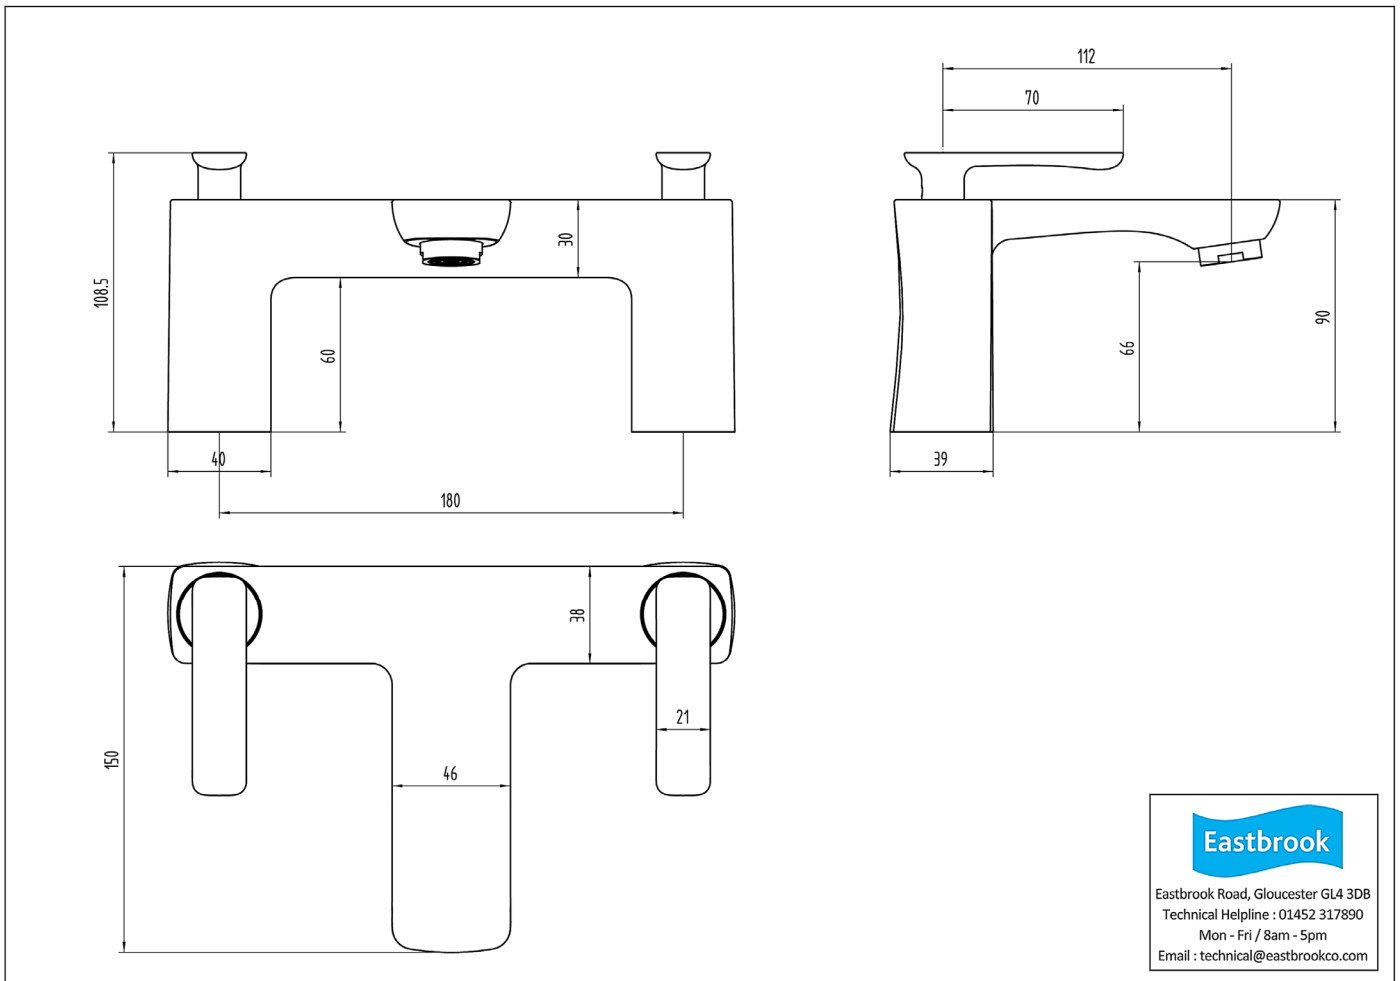

DATASHEET

Image

General Information

Product:	93.0017
Description:	Helston Bath Filler
Website Link:	(Click Here)
Product Type:	Bath Taps
Brand:	Eastbrook Company
Colour:	Chrome/Matt Anthracite
Height (mm):	168mm
Width (mm):	220mm
Length (mm):	150mm
Net Weight (kg):	1.99kg
Product Range:	Helston

Product Specifications

Finish:	Matt
Supplied with fixings:	Yes
Flow rate Litres/Min (1.0 bar):	11
Flow rate Litres/Min (2.0 bar):	15.3
Flow rate Litres/Min (3.0 bar):	18.7
Minimum Bar Pressure re-	0.5

Drawing