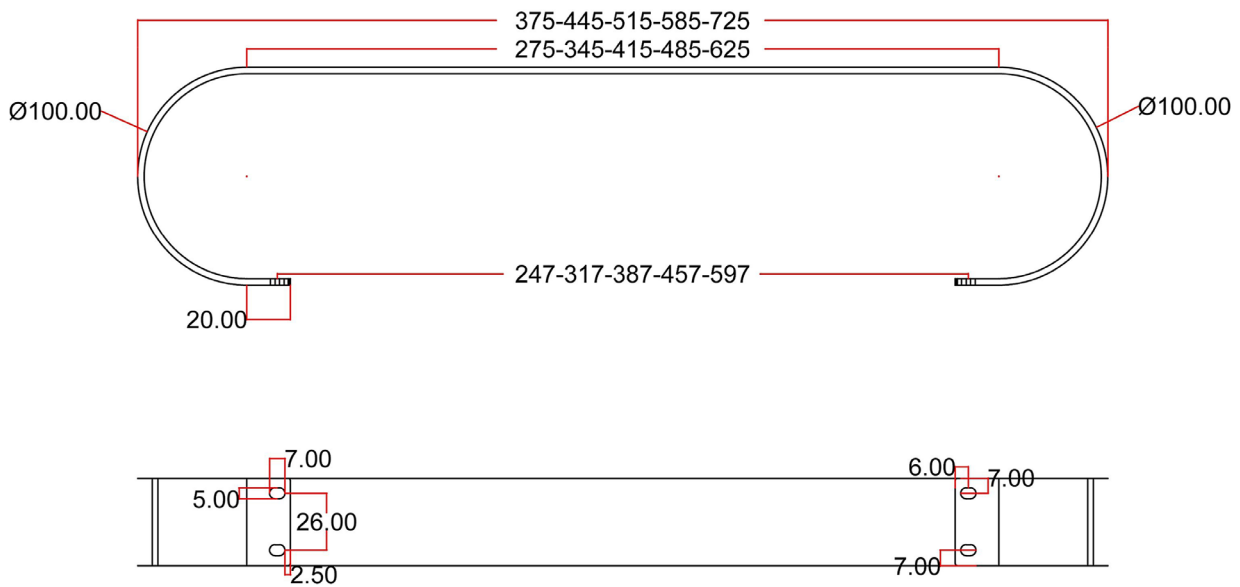

DATASHEET

Image

General Information

Product:	89.0342
Description:	Burford Towel Hanger 415mm
Website Link:	(Click Here)
Product Type:	Towel Hanger
Brand:	Eastbrook Company
Colour:	Chrome
Material:	Mild Steel
Width (mm):	415mm
Net Weight (kg):	0.7kg
Product Range:	Burford

Product Specifications

Warranty:	1 Year(s)
-----------	-----------

Drawing

Burford Towel Hanger - 275 / 345 / 415 / 485 / 625mm. Widths Technical Drawing

Eastbrook 
Eastbrook Road, Gloucester GL4 3DB
Technical Helpline : 01452 317890
Mon - Fri / 8am - 5pm
Email : technical@eastbrookco.com