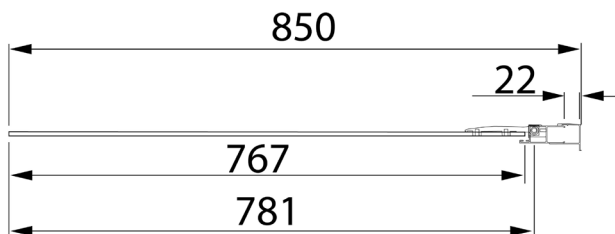

DATASHEET

Image

Drawing

General Information

Product:	58.703
Description:	Volente 8mm hinge bath screen 850x1500 easy clean
Website Link:	(Click Here)
Product Type:	Hinge Bath Screens
Brand:	Eastbrook Company
Colour:	Chrome Profiles
Material:	Tempered Glass
Height (mm):	1500mm
Width (mm):	850mm
Net Weight (kg) (kg):	26kg
Product Range:	Designer Screens

Product Specifications

Warranty:	1 Year(s)
Easy Clean glass:	Yes
Finish:	Polished
Frameless:	Yes
Glass Thickness (mm):	8mm
Glass type:	Clear Glass