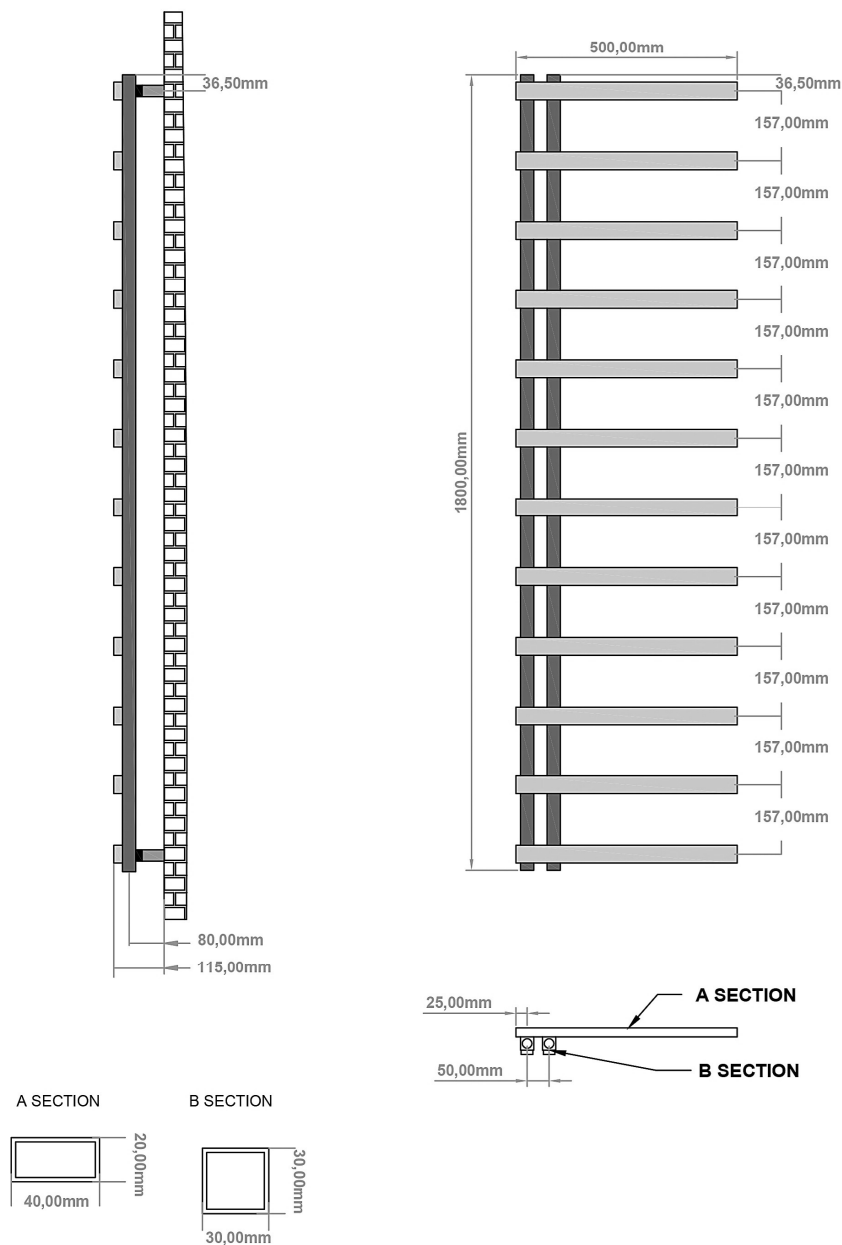

### Image

### General Information

Product:	89.1338
Description:	Platani 1800 x 500mm Towel Rail
Website Link:	<a href="#">(Click Here)</a>
Product Type:	Towel Rail
Brand:	Eastbrook Company
Colour:	Matt Grey
Material:	Mild Steel
Height (mm):	1800mm
Width (mm):	500mm
Net Weight (kg):	14.6kg
Product Range:	Platani

## Drawing

### Platani 1800 x 500mm. Technical Drawing

**Eastbrook**   
Eastbrook Road, Gloucester GL4 3DB  
Technical Helpline : 01452 317890  
Mon - Fri / 8am - 5pm  
Email : [technical@eastbrookco.com](mailto:technical@eastbrookco.com)