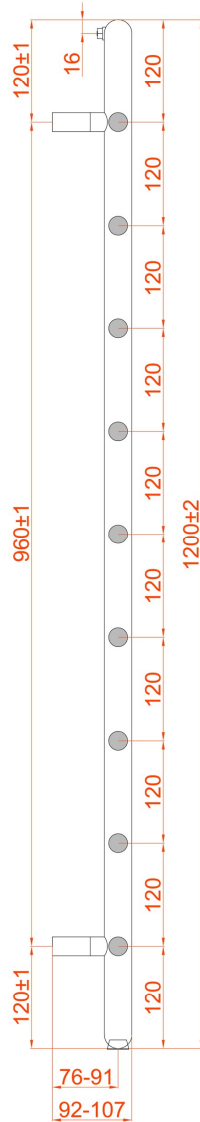

DATASHEET

Image

General Information

Product:	61.0035
Description:	Kenilworth 1200 x 600mm. Towel Rail
Website Link:	(Click Here)
Product Type:	Towel Rail
Brand:	Eastbrook Company
Colour:	Chrome
Material:	Mild Steel
Height (mm):	1200mm
Width (mm):	600mm
Net Weight (kg):	6.53kg
Product Range:	Kenilworth

Product Specifications

Warranty:	5 Year(s)
Supplied with fixings:	Yes
Orientation:	Vertical
BTU $\Delta T50^{\circ}\text{C}$:	959
BTU $\Delta T60^{\circ}\text{C}$:	1211
Watts $\Delta T50^{\circ}\text{C}$:	281
Watts $\Delta T60^{\circ}\text{C}$:	355

Drawing

Kenilworth 1200 x 600mm. Technical Drawing

* Element can only be fitted on the right hand side.

Eastbrook 
Eastbrook Road, Gloucester GL4 3DB
Technical Helpline : 01452 317890
Mon - Fri / 8am - 5pm
Email : technical@eastbrookco.com