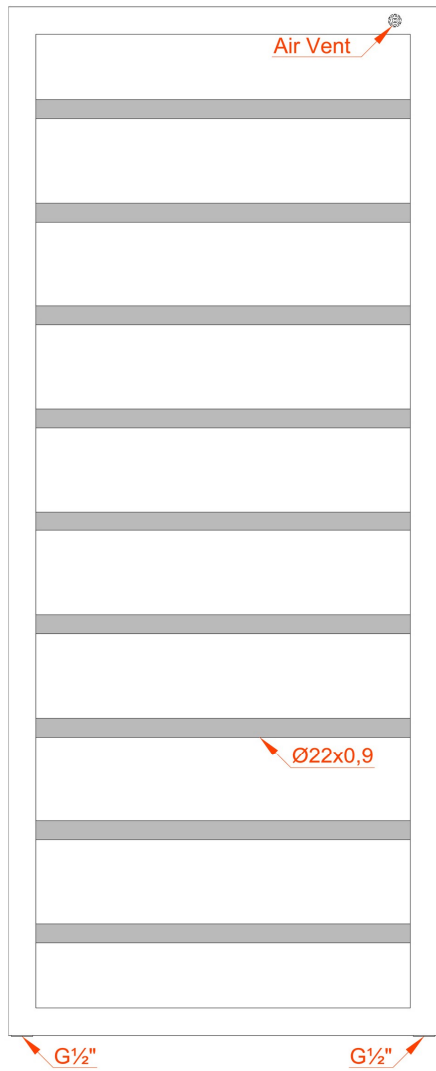

DATASHEET

Image

General Information

Product:	61.0035
Description:	Kenilworth 1200 x 600mm. Towel Rail
Website Link:	(Click Here)
Product Type:	Towel Rail
Brand:	Eastbrook Company
Colour:	Chrome
Material:	Mild Steel
Height (mm):	1200mm
Width (mm):	600mm
Net Weight (kg):	6.53kg
Product Range:	Kenilworth

Product Specifications

Warranty:	5 Year(s)
Supplied with fixings:	Yes
Orientation:	Vertical
BTU $\Delta T50^{\circ}\text{C}$:	959
BTU $\Delta T60^{\circ}\text{C}$:	1211
Watts $\Delta T50^{\circ}\text{C}$:	281
Watts $\Delta T60^{\circ}\text{C}$:	355

Drawing

Kenilworth 1200 x 600mm. Technical Drawing

* Element can only be fitted on the right hand side.

Eastbrook 
Eastbrook Road, Gloucester GL4 3DB
Technical Helpline : 01452 317890
Mon - Fri / 8am - 5pm
Email : technical@eastbrookco.com