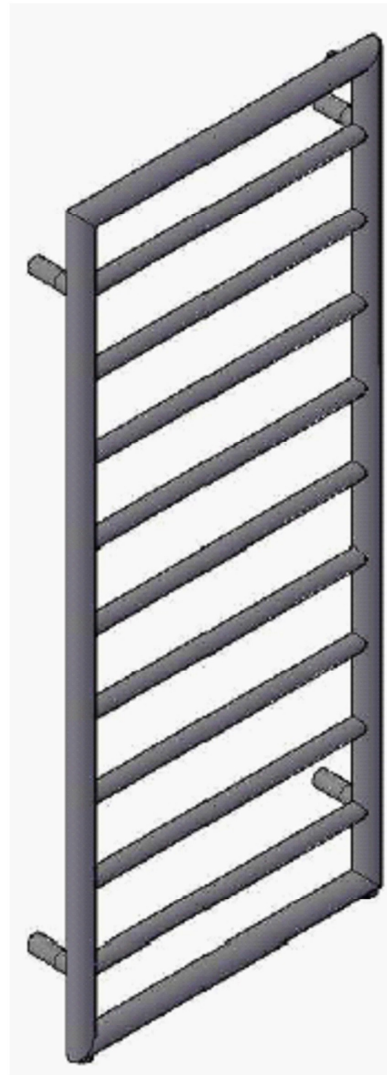

DATASHEET

Image

General Information

Product:	61.0035
Description:	Kenilworth 1200 x 600mm. Towel Rail
Website Link:	(Click Here)
Product Type:	Towel Rail
Brand:	Eastbrook Company
Colour:	Chrome
Material:	Mild Steel
Height (mm):	1200mm
Width (mm):	600mm
Net Weight (kg):	6.53kg
Product Range:	Kenilworth

Product Specifications

Warranty:	5 Year(s)
Supplied with fixings:	Yes
Orientation:	Vertical
BTU $\Delta T50^{\circ}\text{C}$:	959
BTU $\Delta T60^{\circ}\text{C}$:	1211
Watts $\Delta T50^{\circ}\text{C}$:	281
Watts $\Delta T60^{\circ}\text{C}$:	355

Drawing

Kenilworth 1200 x 600mm. Technical Drawing

* Element can only be fitted on the right hand side.

Eastbrook 
Eastbrook Road, Gloucester GL4 3DB
Technical Helpline : 01452 317890
Mon - Fri / 8am - 5pm
Email : technical@eastbrookco.com