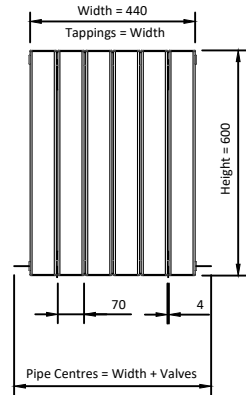

# 600

**Eastbrook** 

Eastbrook Road, Gloucester GL4 3DB

Technical Helpline : 01452 317890

Mon - Fri / 8am - 5pm

Email : [technical@eastbrookco.com](mailto:technical@eastbrookco.com)