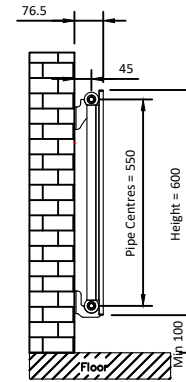

# 600

**Eastbrook** 

Eastbrook Road, Gloucester GL4 3DB

Technical Helpline : 01452 317890

Mon - Fri / 8am - 5pm

Email : [technical@eastbrookco.com](mailto:technical@eastbrookco.com)