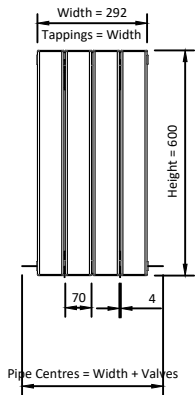

# 600

**Eastbrook** 

Eastbrook Road, Gloucester GL4 3DB

Technical Helpline : 01452 317890

Mon - Fri / 8am - 5pm

Email : [technical@eastbrookco.com](mailto:technical@eastbrookco.com)