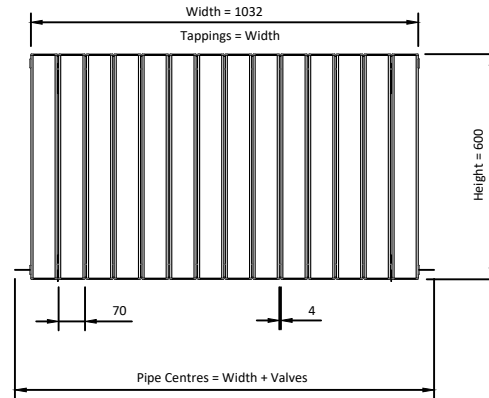

# 600

**Eastbrook** 

Eastbrook Road, Gloucester GL4 3DB

Technical Helpline : 01452 317890

Mon - Fri / 8am - 5pm

Email : [technical@eastbrookco.com](mailto:technical@eastbrookco.com)