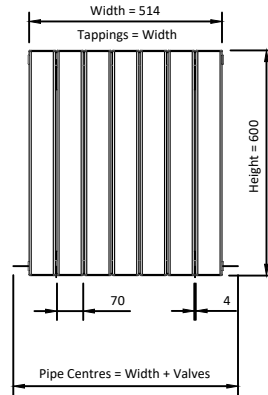

# 600

**Eastbrook** 

Eastbrook Road, Gloucester GL4 3DB

Technical Helpline : 01452 317890

Mon - Fri / 8am - 5pm

Email : [technical@eastbrookco.com](mailto:technical@eastbrookco.com)