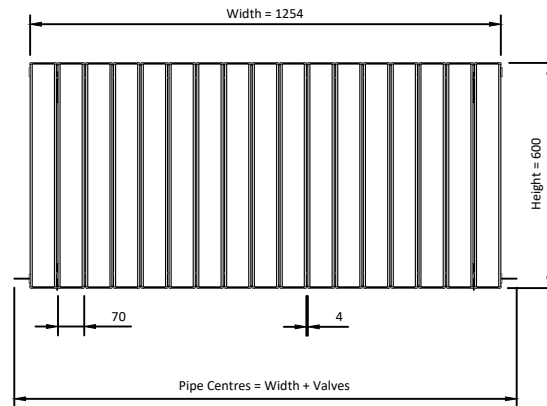

# 600

**Eastbrook** 

Eastbrook Road, Gloucester GL4 3DB

Technical Helpline : 01452 317890

Mon - Fri / 8am - 5pm

Email : [technical@eastbrookco.com](mailto:technical@eastbrookco.com)