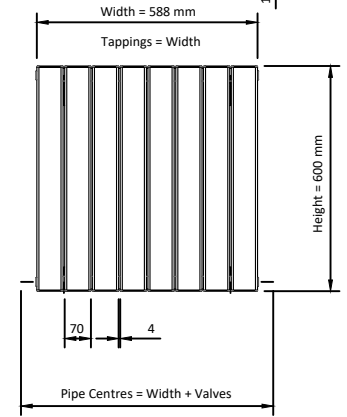

# 600

**Eastbrook** 

Eastbrook Road, Gloucester GL4 3DB

Technical Helpline : 01452 317890

Mon - Fri / 8am - 5pm

Email : [technical@eastbrookco.com](mailto:technical@eastbrookco.com)