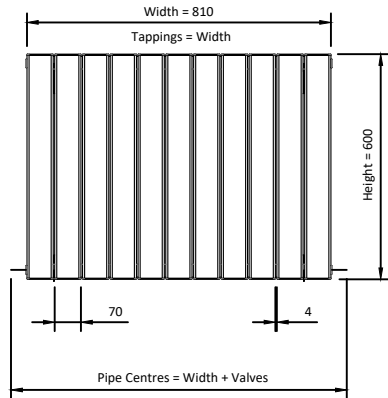

# 600

**Eastbrook** 

Eastbrook Road, Gloucester GL4 3DB

Technical Helpline : 01452 317890

Mon - Fri / 8am - 5pm

Email : [technical@eastbrookco.com](mailto:technical@eastbrookco.com)