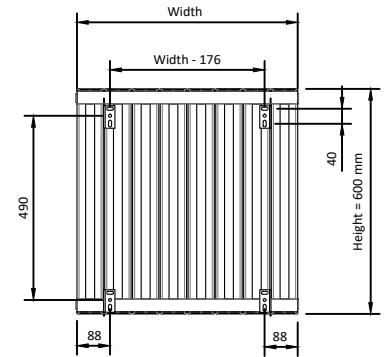

# 600

**Eastbrook** 

Eastbrook Road, Gloucester GL4 3DB

Technical Helpline : 01452 317890

Mon - Fri / 8am - 5pm

Email : [technical@eastbrookco.com](mailto:technical@eastbrookco.com)