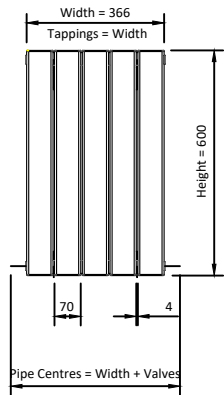

# 600

**Eastbrook** 

Eastbrook Road, Gloucester GL4 3DB

Technical Helpline : 01452 317890

Mon - Fri / 8am - 5pm

Email : [technical@eastbrookco.com](mailto:technical@eastbrookco.com)