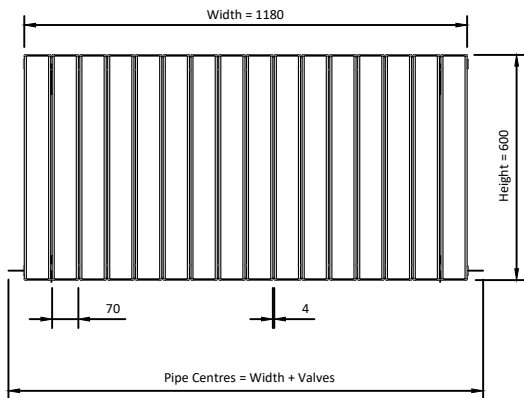

# 600

**Eastbrook** 

Eastbrook Road, Gloucester GL4 3DB

Technical Helpline : 01452 317890

Mon - Fri / 8am - 5pm

Email : [technical@eastbrookco.com](mailto:technical@eastbrookco.com)