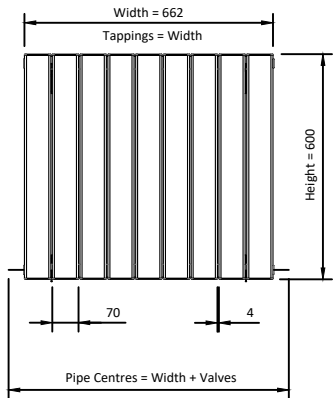

# 600

**Eastbrook** 

Eastbrook Road, Gloucester GL4 3DB

Technical Helpline : 01452 317890

Mon - Fri / 8am - 5pm

Email : [technical@eastbrookco.com](mailto:technical@eastbrookco.com)