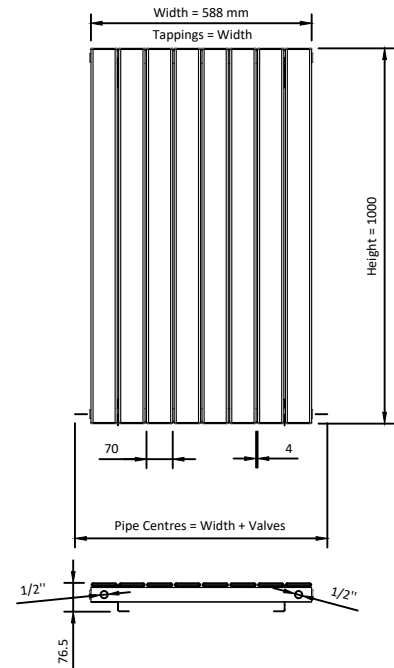

1000

Eastbrook 

Eastbrook Road, Gloucester GL4 3DB
Technical Helpline : 01452 317890
Mon - Fri / 8am - 5pm
Email : technical@eastbrookco.com