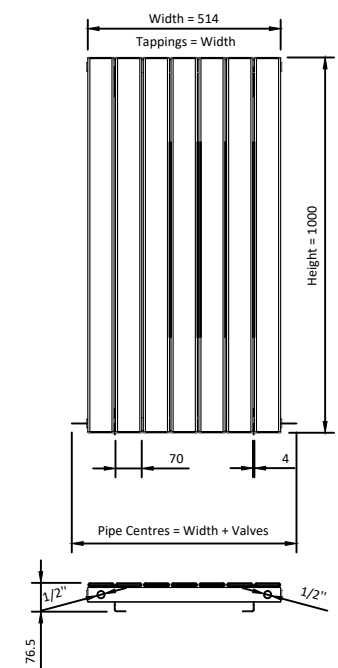

1000

Eastbrook 

Eastbrook Road, Gloucester GL4 3DB
Technical Helpline : 01452 317890
Mon - Fri / 8am - 5pm
Email : technical@eastbrookco.com