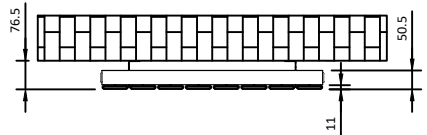

1000

Eastbrook 

Eastbrook Road, Gloucester GL4 3DB
Technical Helpline : 01452 317890
Mon - Fri / 8am - 5pm
Email : technical@eastbrookco.com