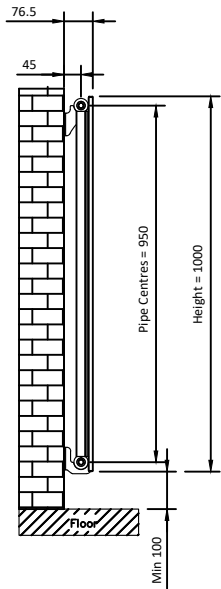

1000

Eastbrook 

Eastbrook Road, Gloucester GL4 3DB
Technical Helpline : 01452 317890
Mon - Fri / 8am - 5pm
Email : technical@eastbrookco.com