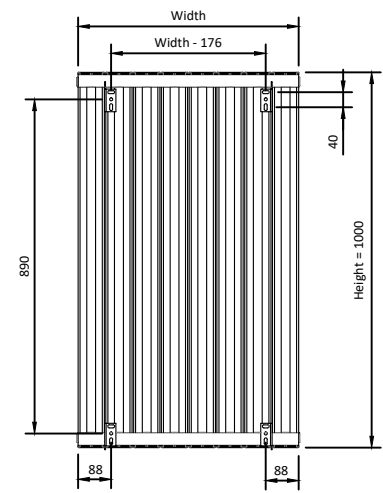

1000

Eastbrook 

Eastbrook Road, Gloucester GL4 3DB
Technical Helpline : 01452 317890
Mon - Fri / 8am - 5pm
Email : technical@eastbrookco.com