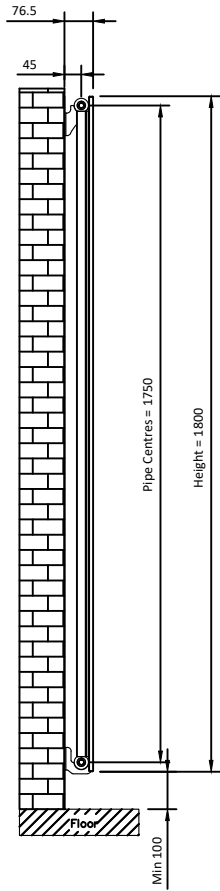

1800

Eastbrook 

Eastbrook Road, Gloucester GL4 3DB

Technical Helpline : 01452 317890

Mon - Fri / 8am - 5pm

Email : technical@eastbrookco.com