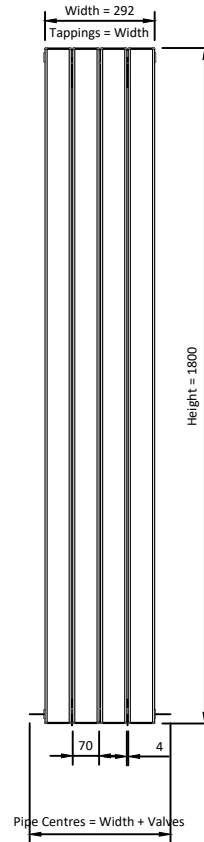

1800

Eastbrook 

Eastbrook Road, Gloucester GL4 3DB

Technical Helpline : 01452 317890

Mon - Fri / 8am - 5pm

Email : technical@eastbrookco.com