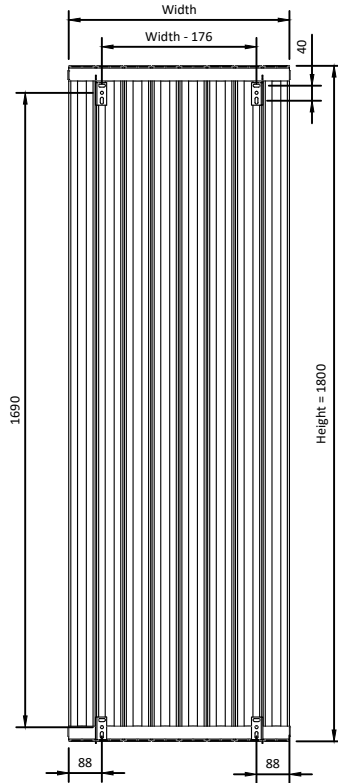

1800

Eastbrook 

Eastbrook Road, Gloucester GL4 3DB

Technical Helpline : 01452 317890

Mon - Fri / 8am - 5pm

Email : technical@eastbrookco.com