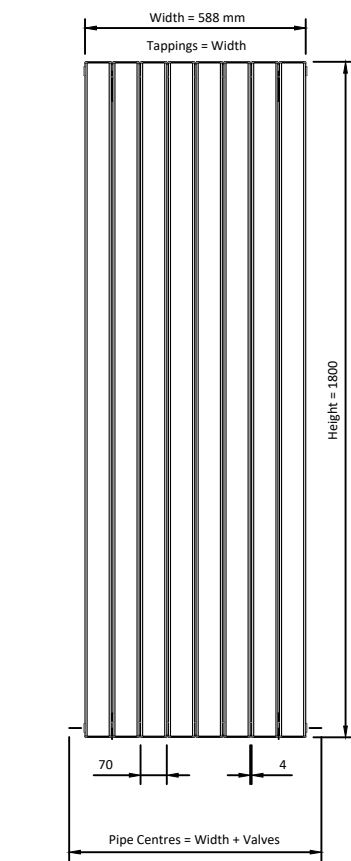

1800

Eastbrook 

Eastbrook Road, Gloucester GL4 3DB

Technical Helpline : 01452 317890

Mon - Fri / 8am - 5pm

Email : technical@eastbrookco.com