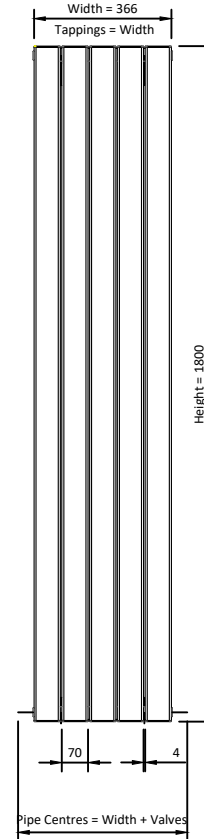

1800

Eastbrook 

Eastbrook Road, Gloucester GL4 3DB

Technical Helpline : 01452 317890

Mon - Fri / 8am - 5pm

Email : technical@eastbrookco.com