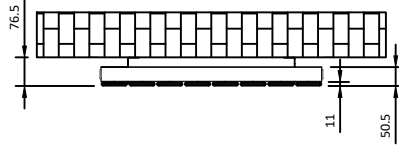

1800

Eastbrook 

Eastbrook Road, Gloucester GL4 3DB

Technical Helpline : 01452 317890

Mon - Fri / 8am - 5pm

Email : technical@eastbrookco.com