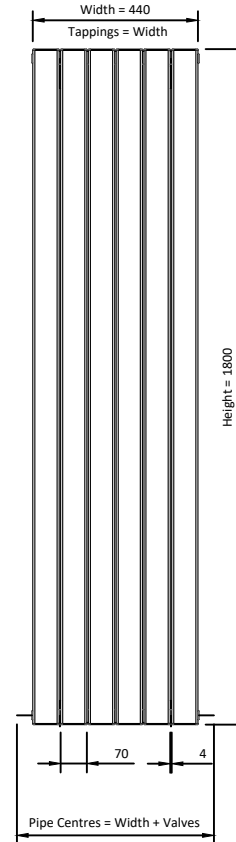

1800

Eastbrook 

Eastbrook Road, Gloucester GL4 3DB

Technical Helpline : 01452 317890

Mon - Fri / 8am - 5pm

Email : technical@eastbrookco.com