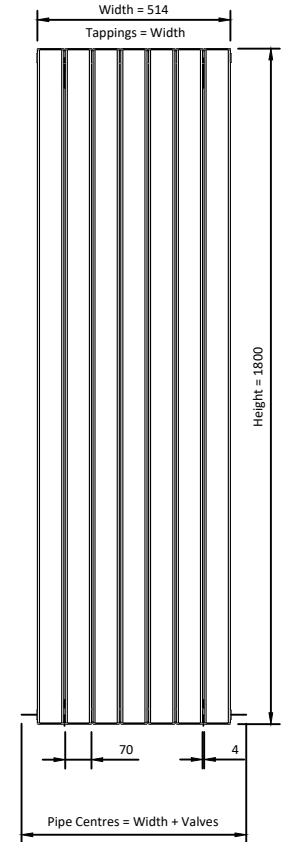

1800

Eastbrook 

Eastbrook Road, Gloucester GL4 3DB

Technical Helpline : 01452 317890

Mon - Fri / 8am - 5pm

Email : technical@eastbrookco.com