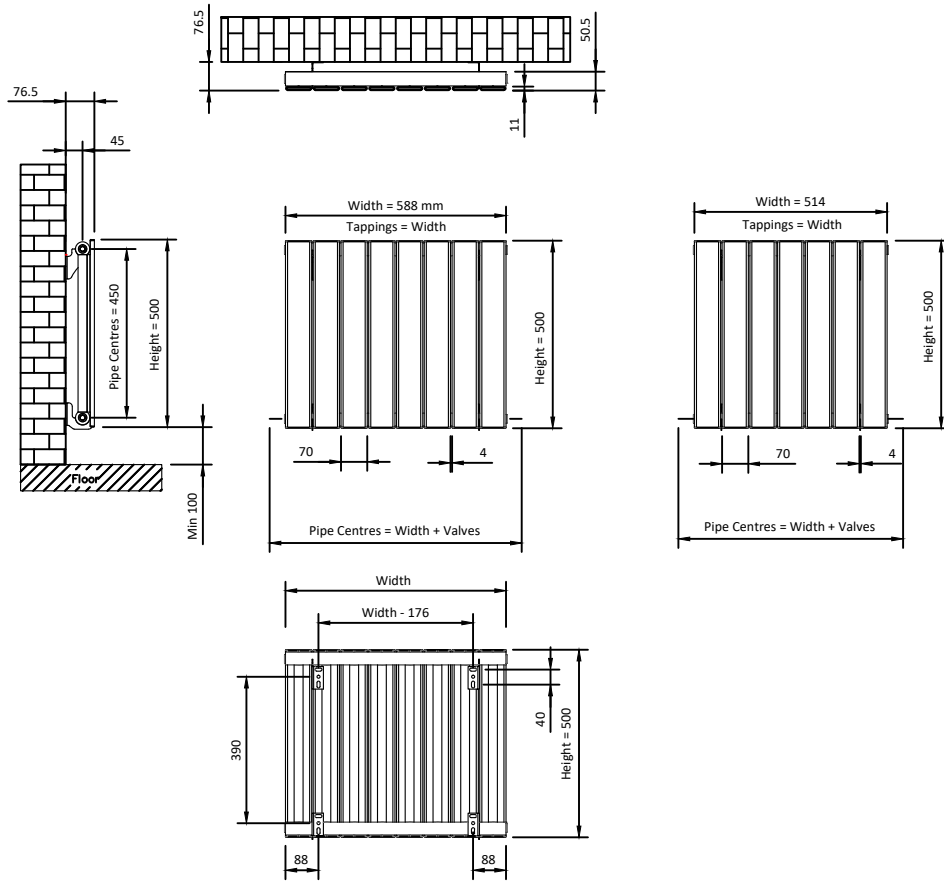

500

800

Eastbrook 

Eastbrook Road, Gloucester GL4 3DB

Technical Helpline : 01452 317890

Mon - Fri / 8am - 5pm

Email : technical@eastbrookco.com