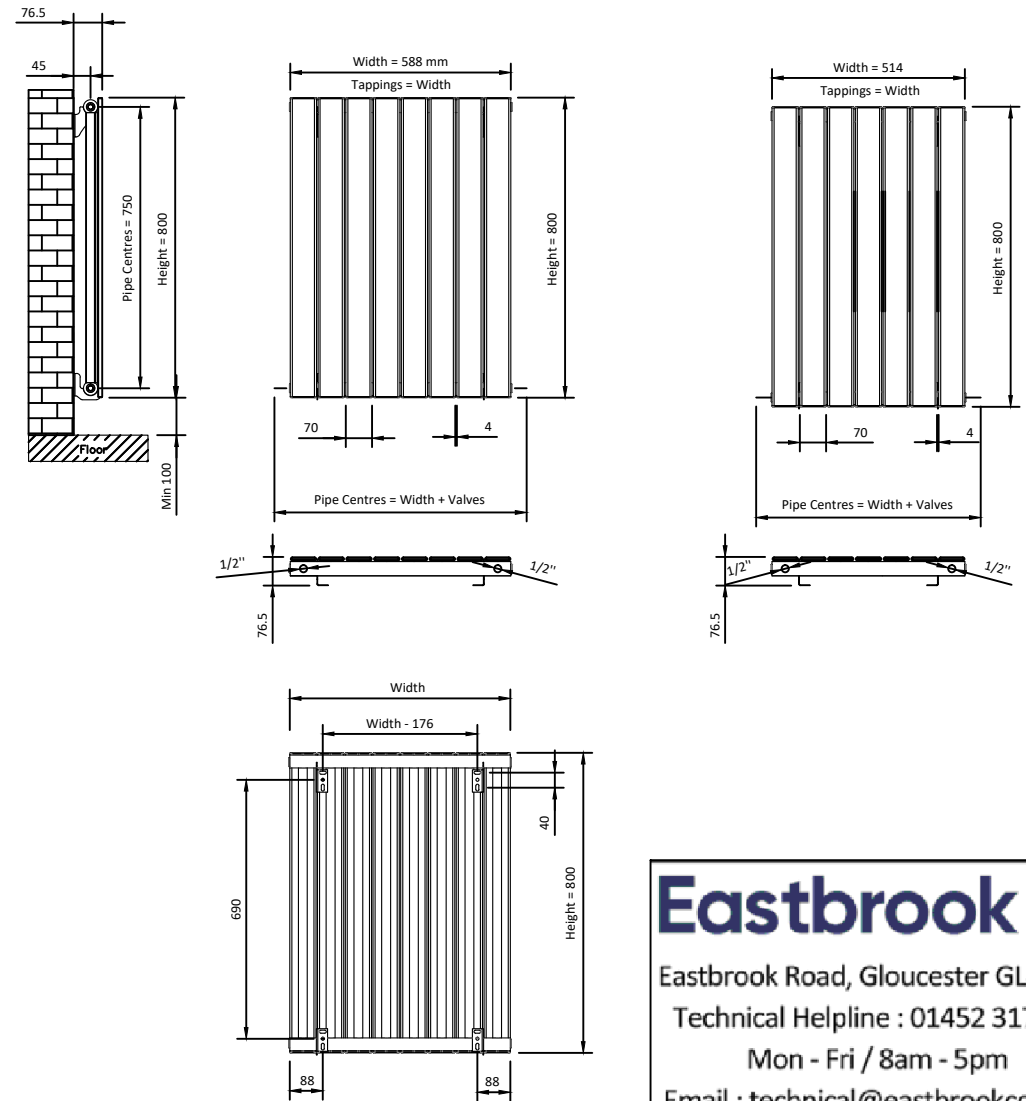

500

800

Eastbrook 

Eastbrook Road, Gloucester GL4 3DB

Technical Helpline : 01452 317890

Mon - Fri / 8am - 5pm

Email : technical@eastbrookco.com