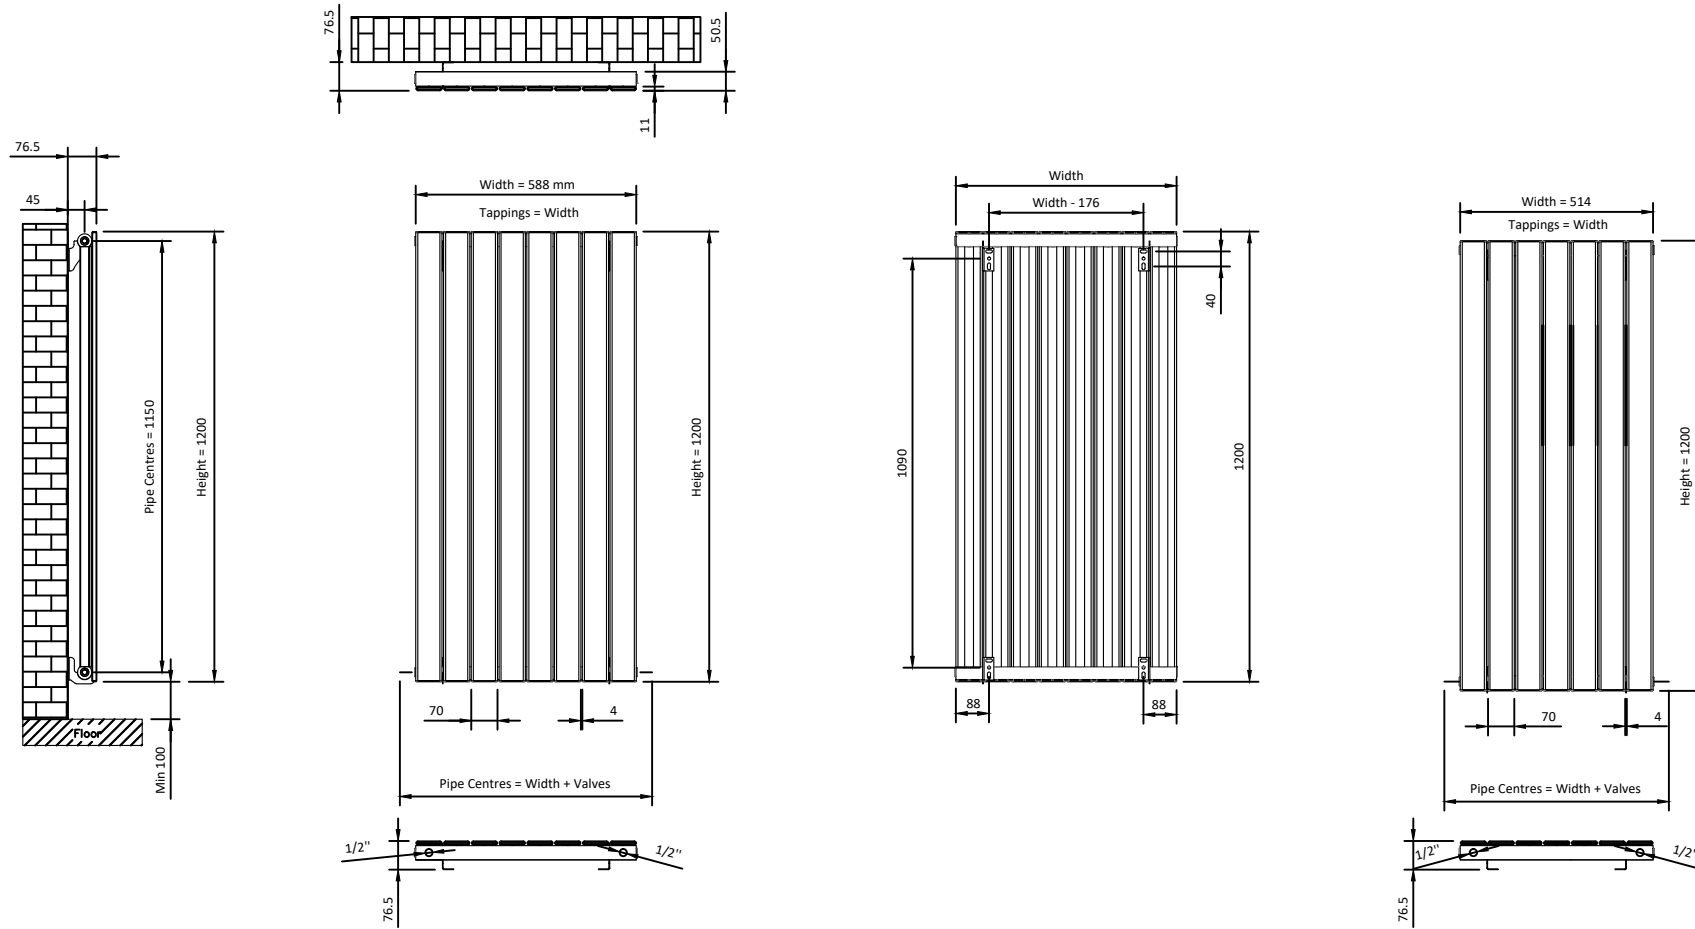

1200

Eastbrook 

Eastbrook Road, Gloucester GL4 3DB

Technical Helpline : 01452 317890

Mon - Fri / 8am - 5pm

Email : technical@eastbrookco.com