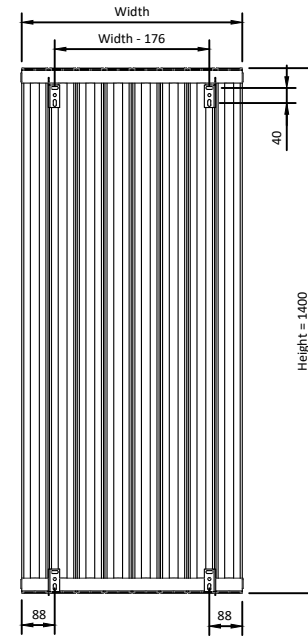

1400

Eastbrook 

Eastbrook Road, Gloucester GL4 3DB

Technical Helpline : 01452 317890

Mon - Fri / 8am - 5pm

Email : technical@eastbrookco.com