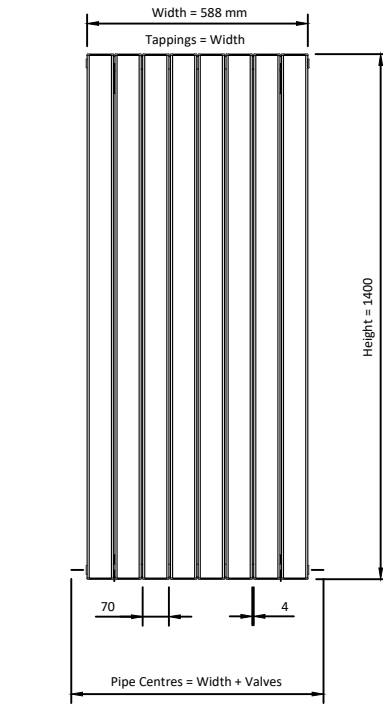

1400

Eastbrook 

Eastbrook Road, Gloucester GL4 3DB

Technical Helpline : 01452 317890

Mon - Fri / 8am - 5pm

Email : technical@eastbrookco.com