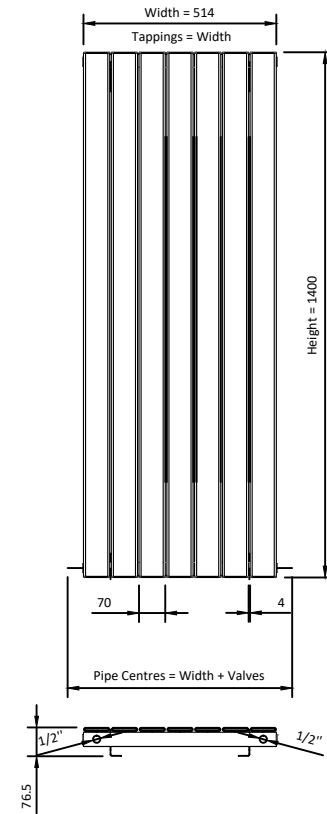

1400

Eastbrook 

Eastbrook Road, Gloucester GL4 3DB

Technical Helpline : 01452 317890

Mon - Fri / 8am - 5pm

Email : technical@eastbrookco.com