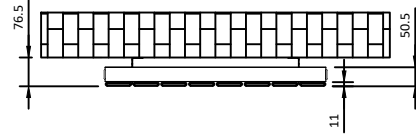

1400

Eastbrook 

Eastbrook Road, Gloucester GL4 3DB

Technical Helpline : 01452 317890

Mon - Fri / 8am - 5pm

Email : technical@eastbrookco.com