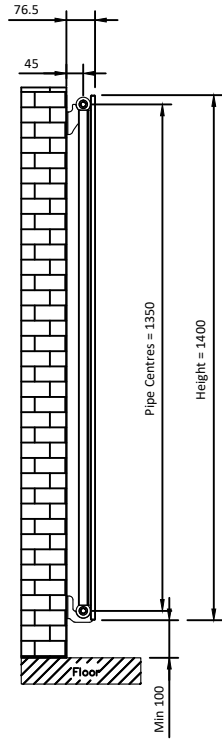

1400

Eastbrook 

Eastbrook Road, Gloucester GL4 3DB

Technical Helpline : 01452 317890

Mon - Fri / 8am - 5pm

Email : technical@eastbrookco.com