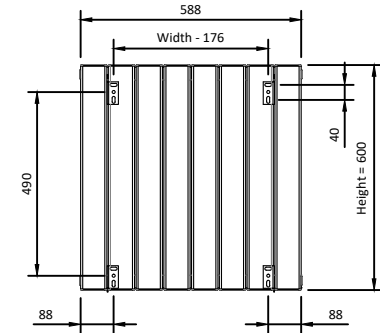

# 600

**Eastbrook** 

Eastbrook Road, Gloucester GL4 3DB

Technical Helpline : 01452 317890

Mon - Fri / 8am - 5pm

Email : [technical@eastbrookco.com](mailto:technical@eastbrookco.com)