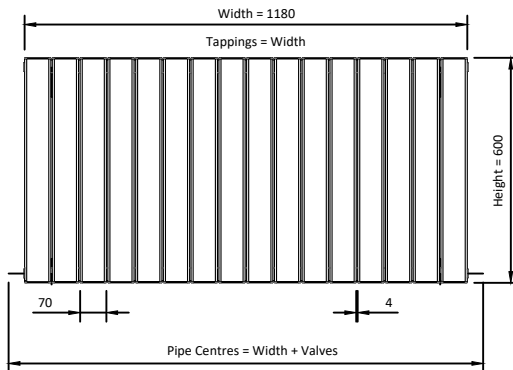

# 600

**Eastbrook** 

Eastbrook Road, Gloucester GL4 3DB

Technical Helpline : 01452 317890

Mon - Fri / 8am - 5pm

Email : [technical@eastbrookco.com](mailto:technical@eastbrookco.com)