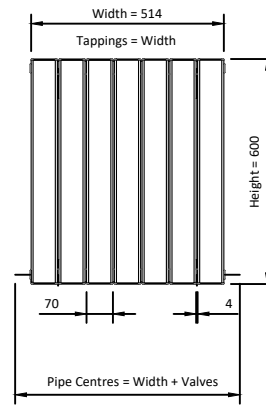

# 600

**Eastbrook** 

Eastbrook Road, Gloucester GL4 3DB

Technical Helpline : 01452 317890

Mon - Fri / 8am - 5pm

Email : [technical@eastbrookco.com](mailto:technical@eastbrookco.com)