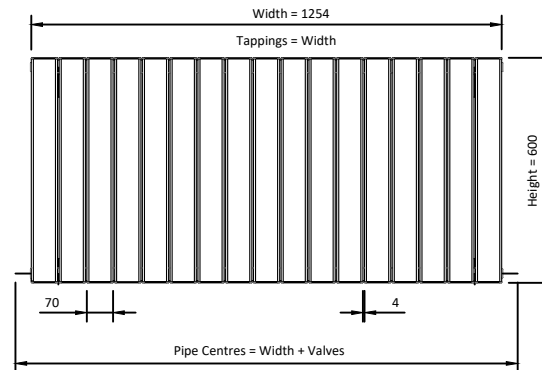

# 600

**Eastbrook** 

Eastbrook Road, Gloucester GL4 3DB

Technical Helpline : 01452 317890

Mon - Fri / 8am - 5pm

Email : [technical@eastbrookco.com](mailto:technical@eastbrookco.com)