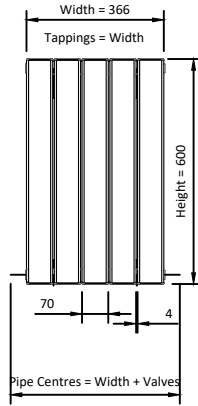

# 600

**Eastbrook** 

Eastbrook Road, Gloucester GL4 3DB

Technical Helpline : 01452 317890

Mon - Fri / 8am - 5pm

Email : [technical@eastbrookco.com](mailto:technical@eastbrookco.com)