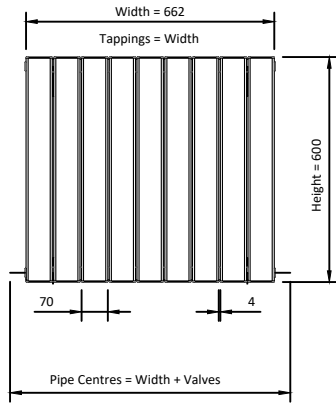

# 600

**Eastbrook** 

Eastbrook Road, Gloucester GL4 3DB

Technical Helpline : 01452 317890

Mon - Fri / 8am - 5pm

Email : [technical@eastbrookco.com](mailto:technical@eastbrookco.com)