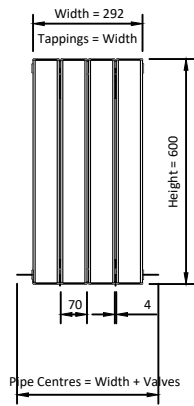

# 600

**Eastbrook** 

Eastbrook Road, Gloucester GL4 3DB

Technical Helpline : 01452 317890

Mon - Fri / 8am - 5pm

Email : [technical@eastbrookco.com](mailto:technical@eastbrookco.com)