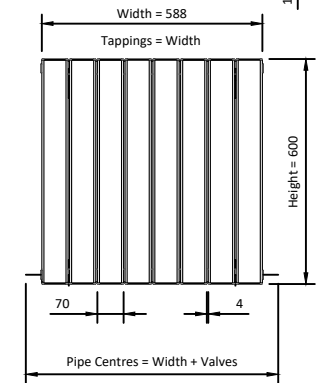

# 600

**Eastbrook** 

Eastbrook Road, Gloucester GL4 3DB

Technical Helpline : 01452 317890

Mon - Fri / 8am - 5pm

Email : [technical@eastbrookco.com](mailto:technical@eastbrookco.com)