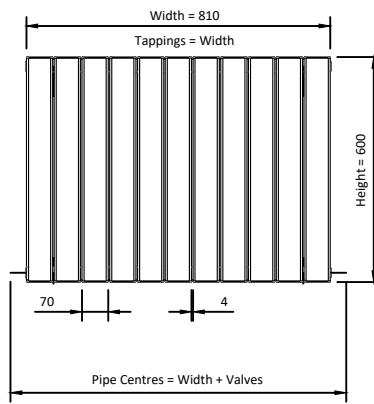

# 600

**Eastbrook** 

Eastbrook Road, Gloucester GL4 3DB

Technical Helpline : 01452 317890

Mon - Fri / 8am - 5pm

Email : [technical@eastbrookco.com](mailto:technical@eastbrookco.com)