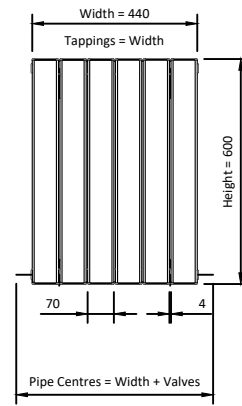

# 600

**Eastbrook** 

Eastbrook Road, Gloucester GL4 3DB

Technical Helpline : 01452 317890

Mon - Fri / 8am - 5pm

Email : [technical@eastbrookco.com](mailto:technical@eastbrookco.com)