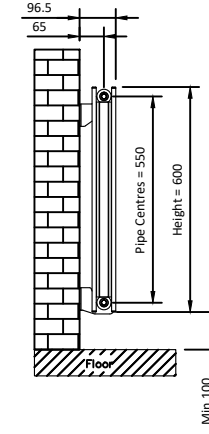

# 600

**Eastbrook** 

Eastbrook Road, Gloucester GL4 3DB

Technical Helpline : 01452 317890

Mon - Fri / 8am - 5pm

Email : [technical@eastbrookco.com](mailto:technical@eastbrookco.com)