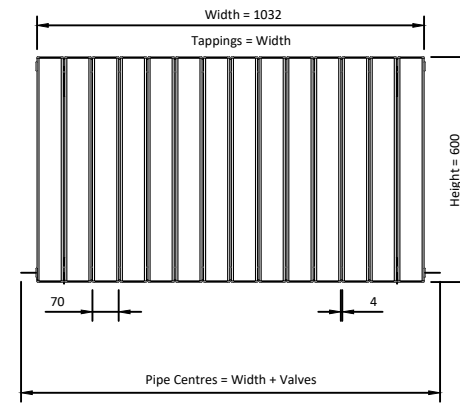

# 600

**Eastbrook** 

Eastbrook Road, Gloucester GL4 3DB

Technical Helpline : 01452 317890

Mon - Fri / 8am - 5pm

Email : [technical@eastbrookco.com](mailto:technical@eastbrookco.com)