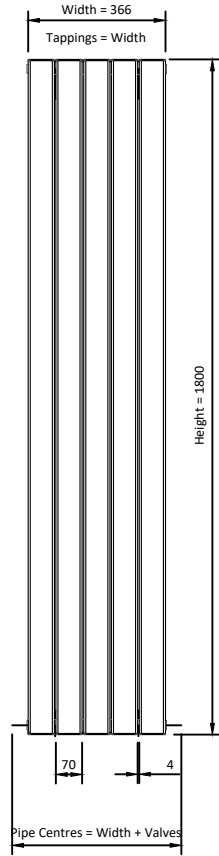

1800

Eastbrook 

Eastbrook Road, Gloucester GL4 3DB

Technical Helpline : 01452 317890

Mon - Fri / 8am - 5pm

Email : technical@eastbrookco.com