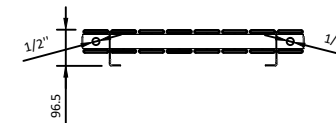

1800

Eastbrook 

Eastbrook Road, Gloucester GL4 3DB

Technical Helpline : 01452 317890

Mon - Fri / 8am - 5pm

Email : technical@eastbrookco.com