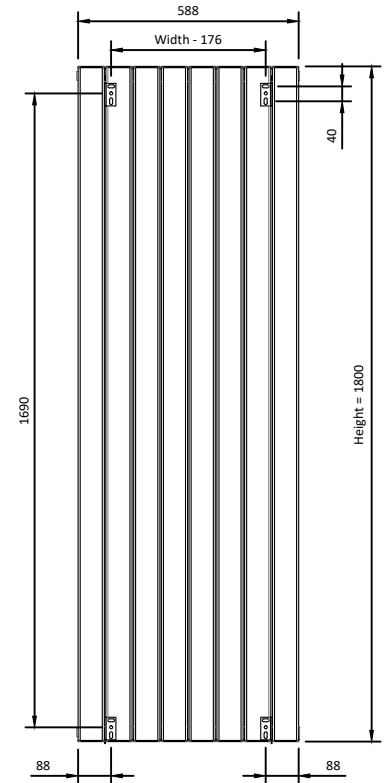

1800

Eastbrook 

Eastbrook Road, Gloucester GL4 3DB

Technical Helpline : 01452 317890

Mon - Fri / 8am - 5pm

Email : technical@eastbrookco.com