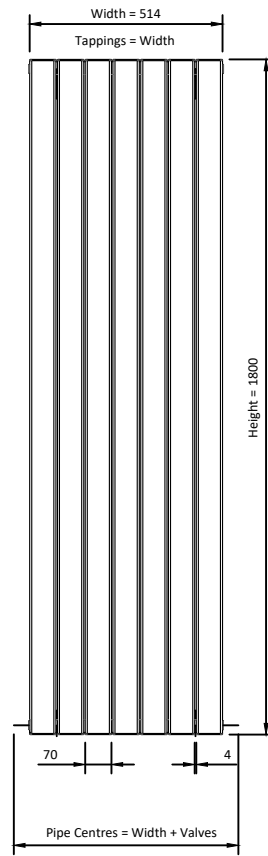

1800

Eastbrook 

Eastbrook Road, Gloucester GL4 3DB

Technical Helpline : 01452 317890

Mon - Fri / 8am - 5pm

Email : technical@eastbrookco.com