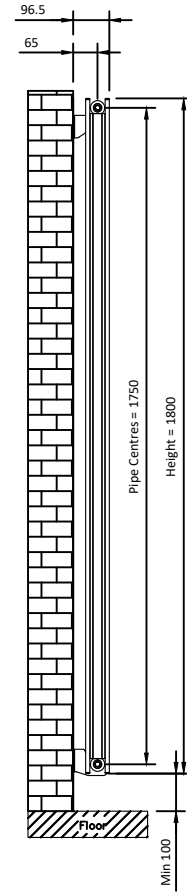

1800

Eastbrook 

Eastbrook Road, Gloucester GL4 3DB

Technical Helpline : 01452 317890

Mon - Fri / 8am - 5pm

Email : technical@eastbrookco.com