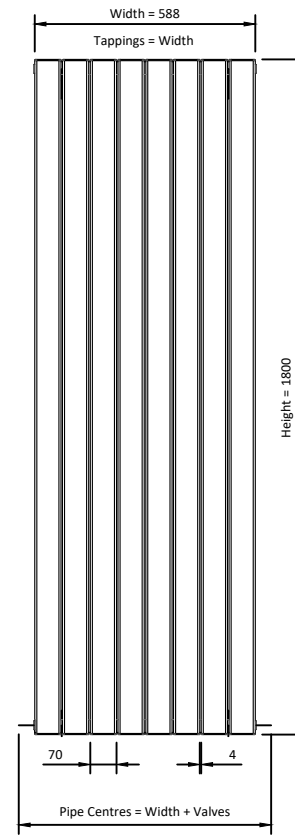

1800

Eastbrook 

Eastbrook Road, Gloucester GL4 3DB

Technical Helpline : 01452 317890

Mon - Fri / 8am - 5pm

Email : technical@eastbrookco.com