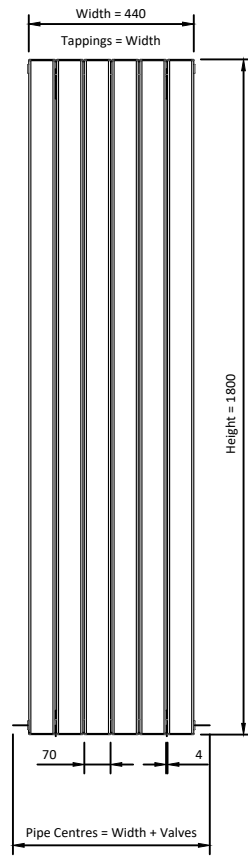

1800

Eastbrook 

Eastbrook Road, Gloucester GL4 3DB

Technical Helpline : 01452 317890

Mon - Fri / 8am - 5pm

Email : technical@eastbrookco.com