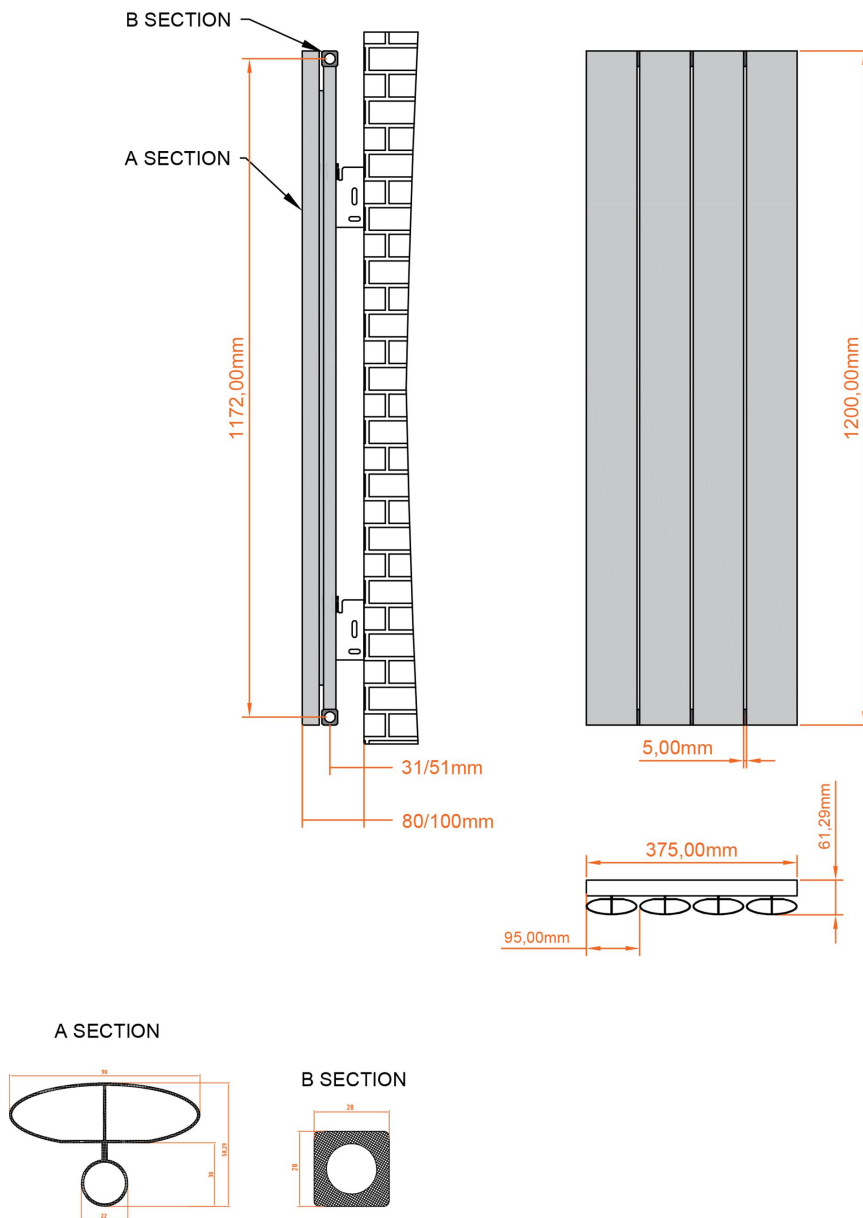

DATASHEET

Image

General Information

Product:	89.0954
Description:	Malmesbury 1200 x 375 Aluminium Radiator
Website Link:	(Click Here)
Product Type:	Radiator
Brand:	Eastbrook Company
Colour:	Matt Cappuccino
Material:	Aluminium
Height (mm):	1200mm
Width (mm):	375mm
Net Weight (kg):	5.727kg
Product Range:	Malmesbury

Product Specifications

Warranty:	5 Year(s)
Supplied with fixings:	Yes
Orientation:	Vertical
BTU $\Delta T50^{\circ}\text{C}$:	1946
BTU $\Delta T60^{\circ}\text{C}$:	2491
Watts $\Delta T50^{\circ}\text{C}$:	571
Watts $\Delta T60^{\circ}\text{C}$:	730

Drawing

Malmesbury Vertical Aluminium Radiator 1200 x 375mm. Technical Drawing

Eastbrook 
Eastbrook Road, Gloucester GL4 3DB
Technical Helpline : 01452 317890
Mon - Fri / 8am - 5pm
Email : technical@eastbrookco.com